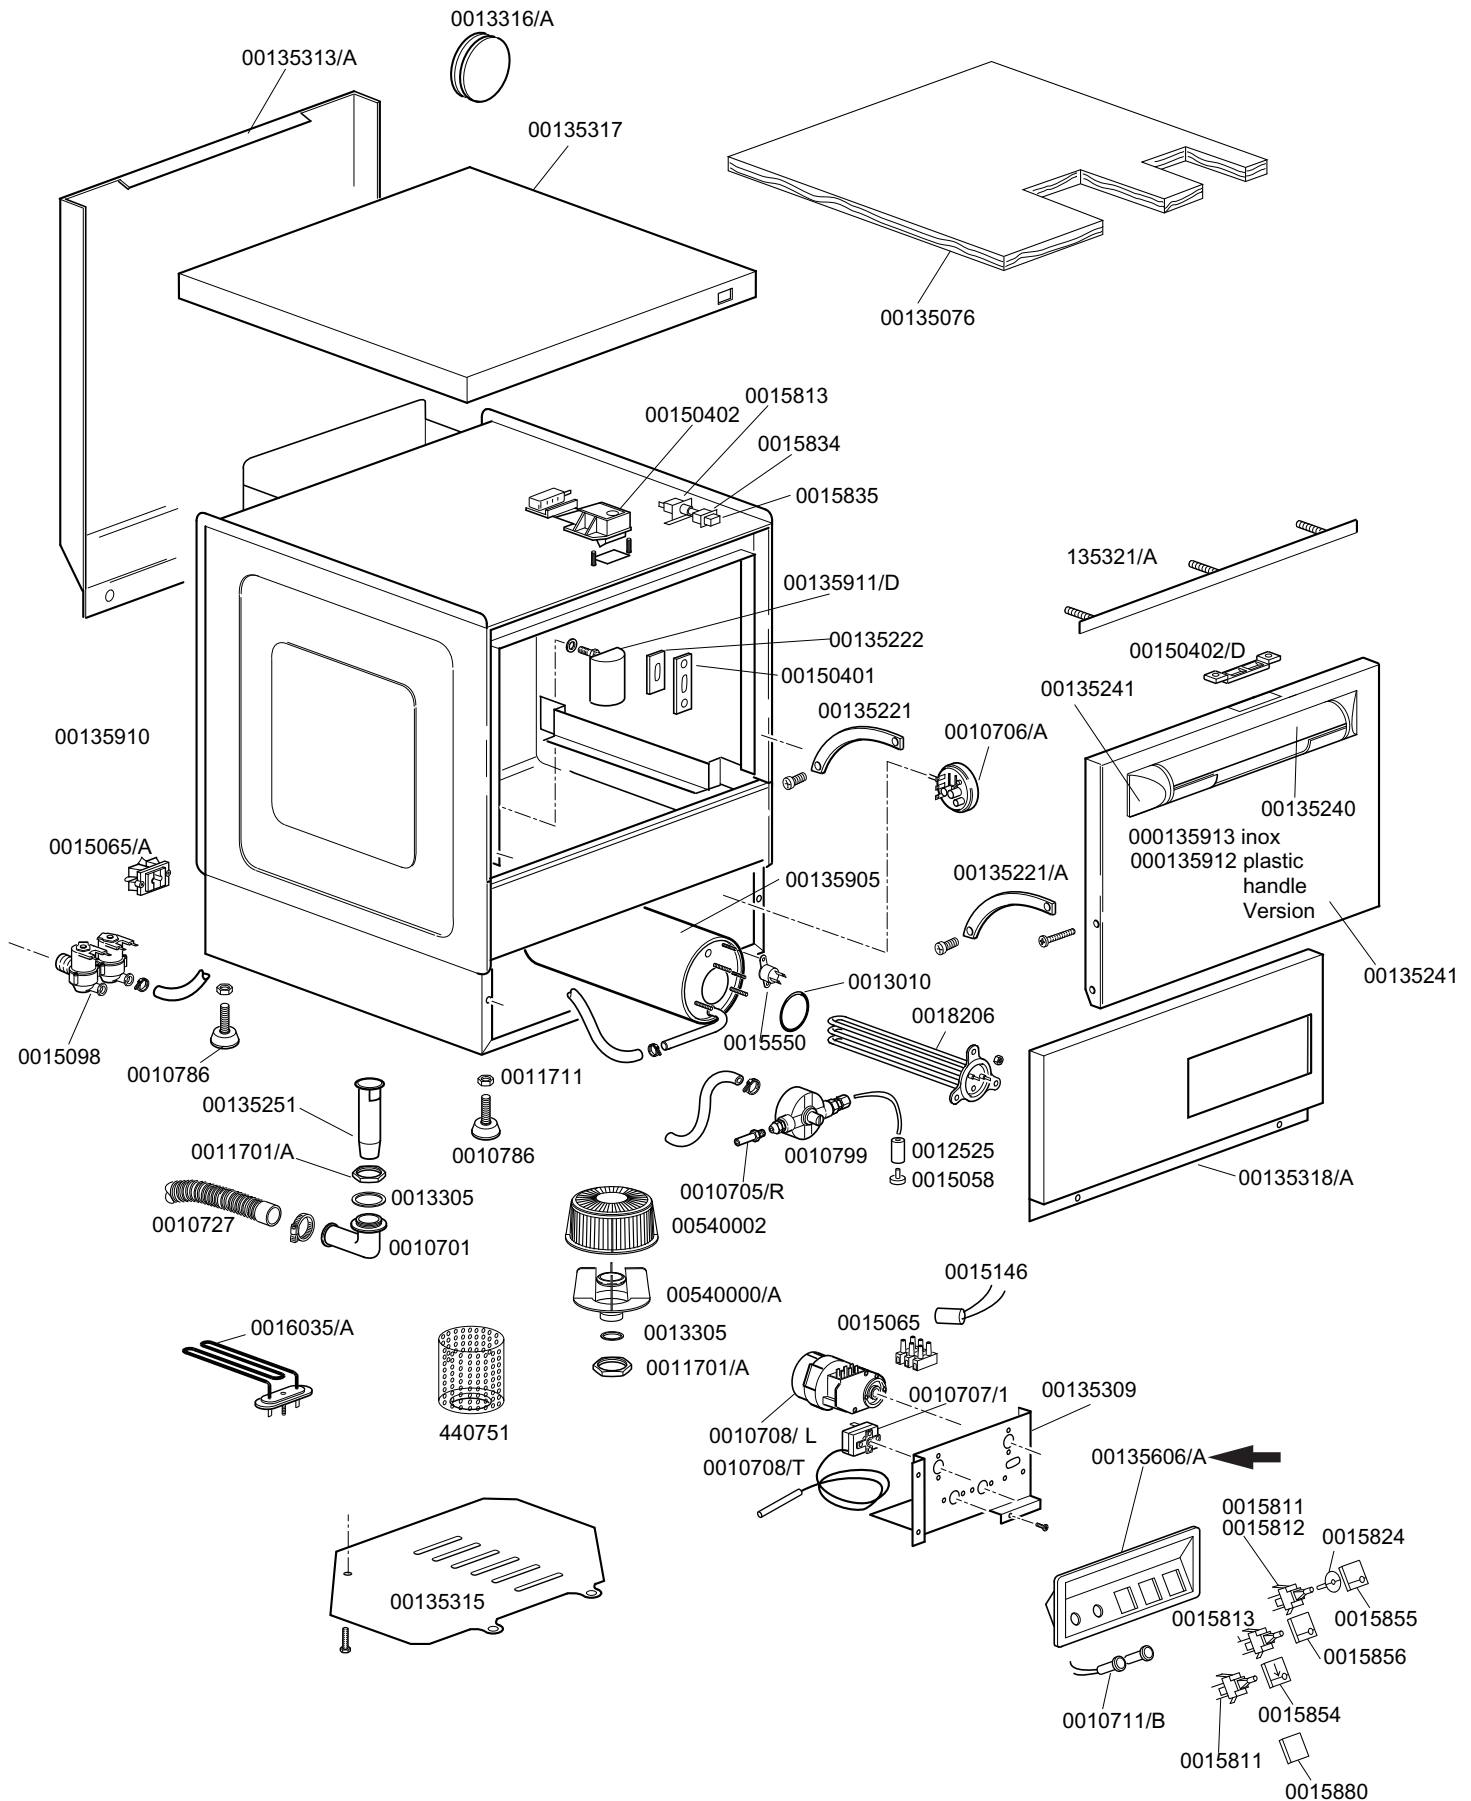

KROMO**TABLE
KI4010****REV
10****Зип Общепит****vsezip.ru****GLASSWASHER K 35****From serial Nr.01020578 on****+7(812)987-08-81**

GLASSWASHER K 35

Зип Общепит

TABLE
KI4010

CODE	DESCRIPTION	CODE	DESCRIPTION
0010701	Drain elbow	0016035/A	1850W basin heating element
0010705/R	Pipe fitting d. 8	0018206	2400W heating element
0010706/A	Pressure switch	00440751	Inox filter for drain pump
0010707/1	0-90 TR2 thermostat	00540000/A	Filter body
0010708/L	Rapid timer 120"	00540002	Plastic filter for body d. 42
0010708/T	Rapid timer 150" 230V. 50Hz Thermos.		
0010711/B	Fluor pilot lamp		
0010727	1,5m H2O drain liner		
0010786	40 Diam.M10X25 small black foot		
0010799	Shining product dosing device		
0011701	36x5 nut		
0011701/A	Stainless steel nut for floor drain		
0011711	M10 znc-plated nut		
0012525	Counter weight for small filter		
0013010	Heating element gasket		
0013305	Drain elbow gasket		
00135076	Polystirene coat K 35		
00135221	Right door rod		
00135221/A	Left door rod		
00135222	Beating door		
00135240	Handle door in plastic		
00135241	Ending of handle K		
00135251	Overflow K 35		
00135309	Support component K 35		
00135313/A	Dorsal panel K 35		
00135315	Base protection for K 35		
00135317	Lid for K 35		
00135318/A	Lower door K 35		
00135321/A	Angular for door gasket		
0013316/A	Blind gasket for DVGW hole		
00135606/A	3F+2S instrument panel		
00135905	Complete boiler		
00135910	Complete body for K 35		
00135911/D	Complete air trap		
00135912	Complete door plastic handle version		
00135913	Complete inox door		
00150401	Guide for bent rod		
00150402	Complete brass hook		
00150402/D	Block brass door hook		
0015058	Small shining product suction filter		
0015065	12 poles terminal board		
0015065/A	Cable fastener with screw		
0015098	Double solenoid valve		
0015146	Antijamming filter		
0015550	Conveyor safety thermostat		
0015811	Button fruit 16A bipolar		
0015812	Button fruit 16A		
0015813	Button fruit unip. 16A		
0015824	Green-orange cam		
0015834	Start switch		
0015835	Square start button		
0015854	Switch Q5 drain pump		
0015855	Switch Q5 yellow		
0015872	Switch Q7 green		
0015874	Main Switch Q6 green		
0015880	Square grey fix push button		