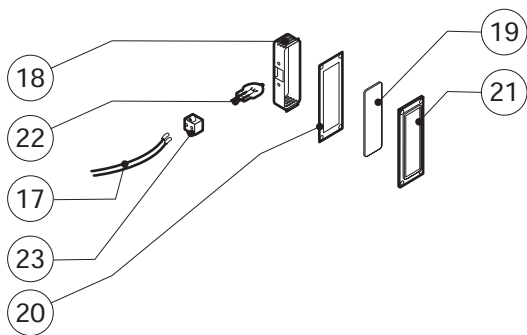

ЗипОбщепит

vsezip.ru

+7(812)987-08481

016.40.159.1062 021104 DONADINI srl

POS.	CODE	PIECES	DESCRIPTION
1	R11101340	1	DOOR
2	R11206800	1	INNER DOOR PANEL
3	R11100130	1	INNER DOOR GLASS
4	R58001760	2	INNER GLASS SOLID HINGE
5	R58001770	2	INNER GLASS HINGE PIN
6	R58001780	2	INNER GLASS CATCH KIT
7	R11401340	1	TOP "C" PROFILE
8	R11401360	1	LOWER "C" PROFILE
9	R11207250	1	LOWER DOOR HINGE
10	R58002520	1	LOWER HINGE PIN
11	R11200560	1	UPPER DOOR HINGE
12	R58002150	1	HINGE PIN
13	R58004050	2	NUT FOR UPPER DOOR HINGE
14	R10401710	1	WASHER FOR UPPER DOOR HINGE
15	R70050100	6	GLASS SILICON SPACERS
16	R70044150	1	GLASS GASKET
17	R66110310	1	DOOR LAMPS CABLE SET
18	R11401440	1	LAMP COVER
19	R71500150	1	GLASS LAMP

POS.	CODE	PIECES	DESCRIPTION
20	R70044200	1	LAMP GASKET
21	R11401450	1	GLASS HOLDER LAMP FLANGE
22	R65270020	1	LIGHT 20W 12V G4
23	R65270450	1	LIGHT SOCKET
24	R65260750	1	LAMPS CONTACT BLOCK
25	R66110310	1	LAMPS CONTACT CABLE SET
26	R11100300	1	DOOR HANDLE ASSEMBLY
27	R69010260	1	DOOR LATCH 1 STEP
28	R69010270	1	DOOR LATCH 2 STEP
29	R69010250	1	DOOR CATCH KIT
30	R69010630	1	INNER DOOR CATCH PLASTIC COVER
31	R61620132	1	PRONG FLANGE