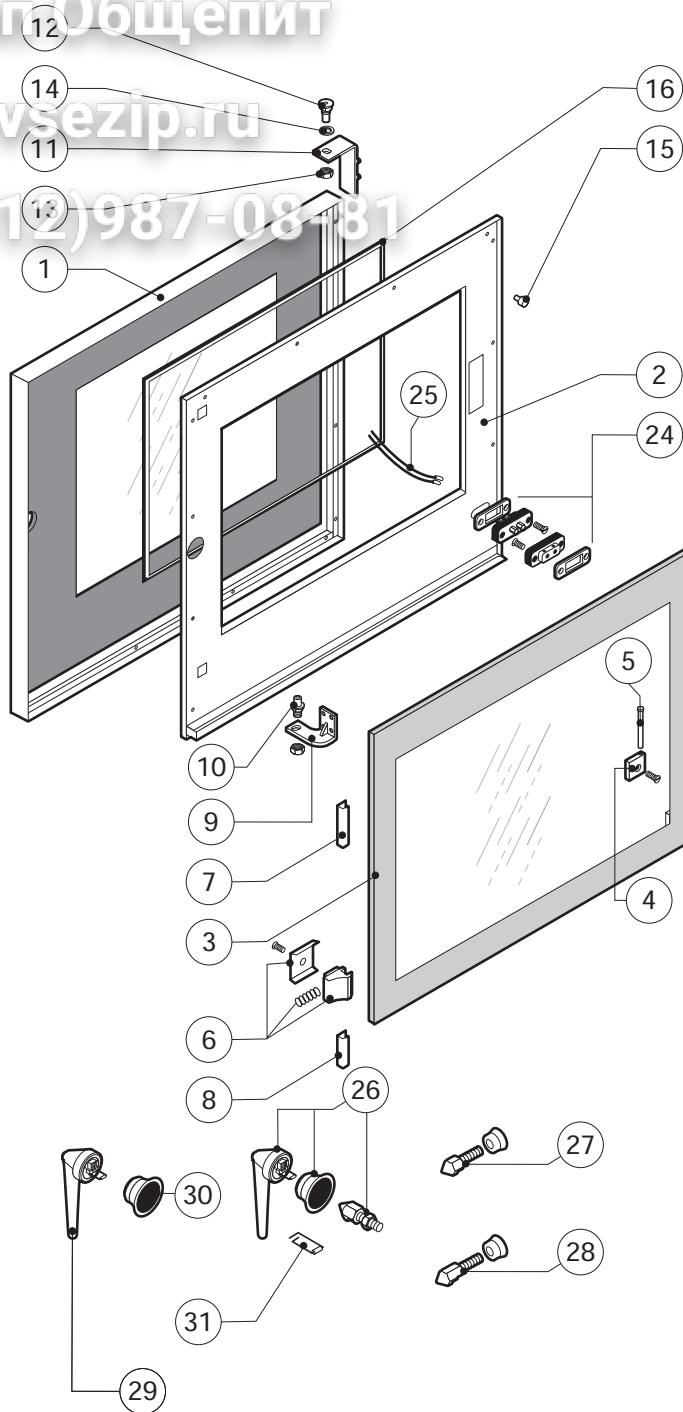

ЗипОбщепит

vsezip.ru

+7(812)987-08481

016.40.159.1062 021104 DONADINI srl

POS.	CODE	PIECES	DESCRIPTION
1	R11101340	1	DOOR
2	R11206800	1	INNER DOOR PANEL
3	R11100130	1	INNER DOOR GLASS
4	R58001760	2	INNER GLASS SOLID HINGE
5	R58001770	2	INNER GLASS HINGE PIN
6	R58001780	2	INNER GLASS CATCH KIT
7	R11401340	1	TOP "C" PROFILE
8	R11401360	1	LOWER "C" PROFILE
9	R11207250	1	LOWER DOOR HINGE
10	R58002520	1	LOWER HINGE PIN
11	R11200560	1	UPPER DOOR HINGE
12	R58002150	1	HINGE PIN
13	R58004050	2	NUT FOR UPPER DOOR HINGE
14	R10401710	1	WASHER FOR UPPER DOOR HINGE
15	R70050100	6	GLASS SILICON SPACERS
16	R70044150	1	GLASS GASKET
17	R66110310	1	DOOR LAMPS CABLE SET
18	R11401440	1	LAMP COVER
19	R71500150	1	GLASS LAMP

POS.	CODE	PIECES	DESCRIPTION
20	R70044200	1	LAMP GASKET
21	R11401450	1	GLASS HOLDER LAMP FLANGE
22	R65270020	1	LIGHT 20W 12V G4
23	R65270450	1	LIGHT SOCKET
24	R65260750	1	LAMPS CONTACT BLOCK
25	R66110310	1	LAMPS CONTACT CABLE SET
26	R11100300	1	DOOR HANDLE ASSEMBLY
27	R69010260	1	DOOR LATCH 1 STEP
28	R69010270	1	DOOR LATCH 2 STEP
29	R69010250	1	DOOR CATCH KIT
30	R69010630	1	INNER DOOR CATCH PLASTIC COVER
31	R61620132	1	PRONG FLANGE