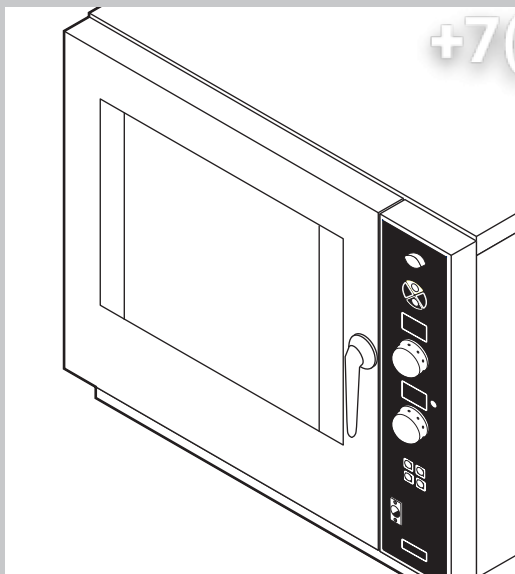

ЗипОбщепит

vsezip.ru

+7(812)987-08481

016.40.159.1062 021104 DONADINI srl

POS.	CODE	PIECES	DESCRIPTION
1	R11101340	1	DOOR
2	R11206800	1	INNER DOOR PANEL
3	R11100130	1	INNER DOOR GLASS
4	R58001760	2	INNER GLASS SOLID HINGE
5	R58001770	2	INNER GLASS HINGE PIN
6	R58001780	2	INNER GLASS CATCH KIT
7	R11401340	1	TOP "C" PROFILE
8	R11401360	1	LOWER "C" PROFILE
9	R11207250	1	LOWER DOOR HINGE
10	R58002520	1	LOWER HINGE PIN
11	R11200560	1	UPPER DOOR HINGE
12	R58002150	1	HINGE PIN
13	R58004050	2	NUT FOR UPPER DOOR HINGE
14	R10401710	1	WASHER FOR UPPER DOOR HINGE
15	R70050100	6	GLASS SILICON SPACERS
16	R70044150	1	GLASS GASKET
17	R66110310	1	DOOR LAMPS CABLE SET
18	R11401440	1	LAMP COVER
19	R71500150	1	GLASS LAMP

POS.	CODE	PIECES	DESCRIPTION
20	R70044200	1	LAMP GASKET
21	R11401450	1	GLASS HOLDER LAMP FLANGE
22	R65270020	1	LIGHT 20W 12V G4
23	R65270450	1	LIGHT SOCKET
24	R65260750	1	LAMPS CONTACT BLOCK
25	R66110310	1	LAMPS CONTACT CABLE SET
26	R11100300	1	DOOR HANDLE ASSEMBLY
27	R69010260	1	DOOR LATCH 1 STEP
28	R69010270	1	DOOR LATCH 2 STEP
29	R69010250	1	DOOR CATCH KIT
30	R69010630	1	INNER DOOR CATCH PLASTIC COVER
31	R61620132	1	PRONG FLANGE