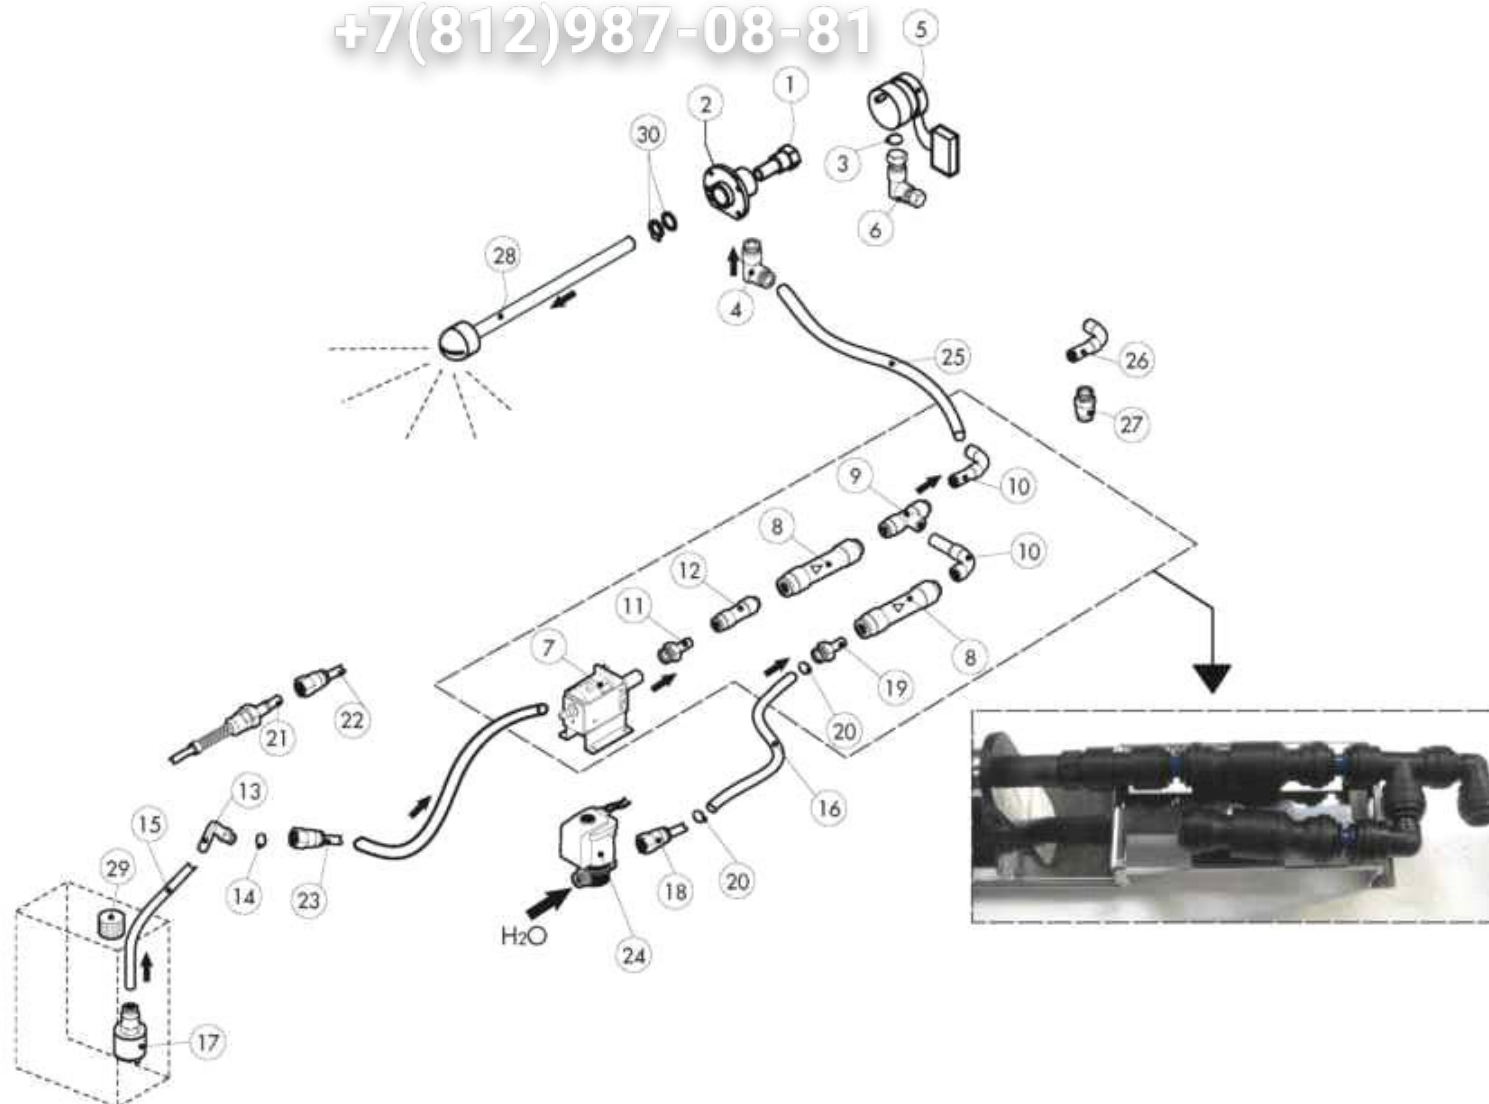

ATTENZIONE: PER TENSIONI SPECIALI, SPECIFICARE SEMPRE IL MODELLO DI FORNO ELETTRICO E IL NUMERO DI SERIE.
ATTENTION: FOR SPECIAL VOLTAGES, PLEASE ALWAYS SPECIFY THE OVEN MODEL AND THE SERIAL NUMBER.

ATTENTION: POUR TENSIONS SPÉCIALES, MERCI DE SPÉCIFIER TOUJOURS LE MODÈLE DU FOUR ET LE NUMÉRO DE SÉRIE.
ACHTUNG: BEI SONDRERSPANNUNGEN, BITTE IMMER OFEN-MODELL UND SERIENNUMMER GEBEN.

ed. 0713

+7(812)987-08-81

TAV. B

REV 071 S