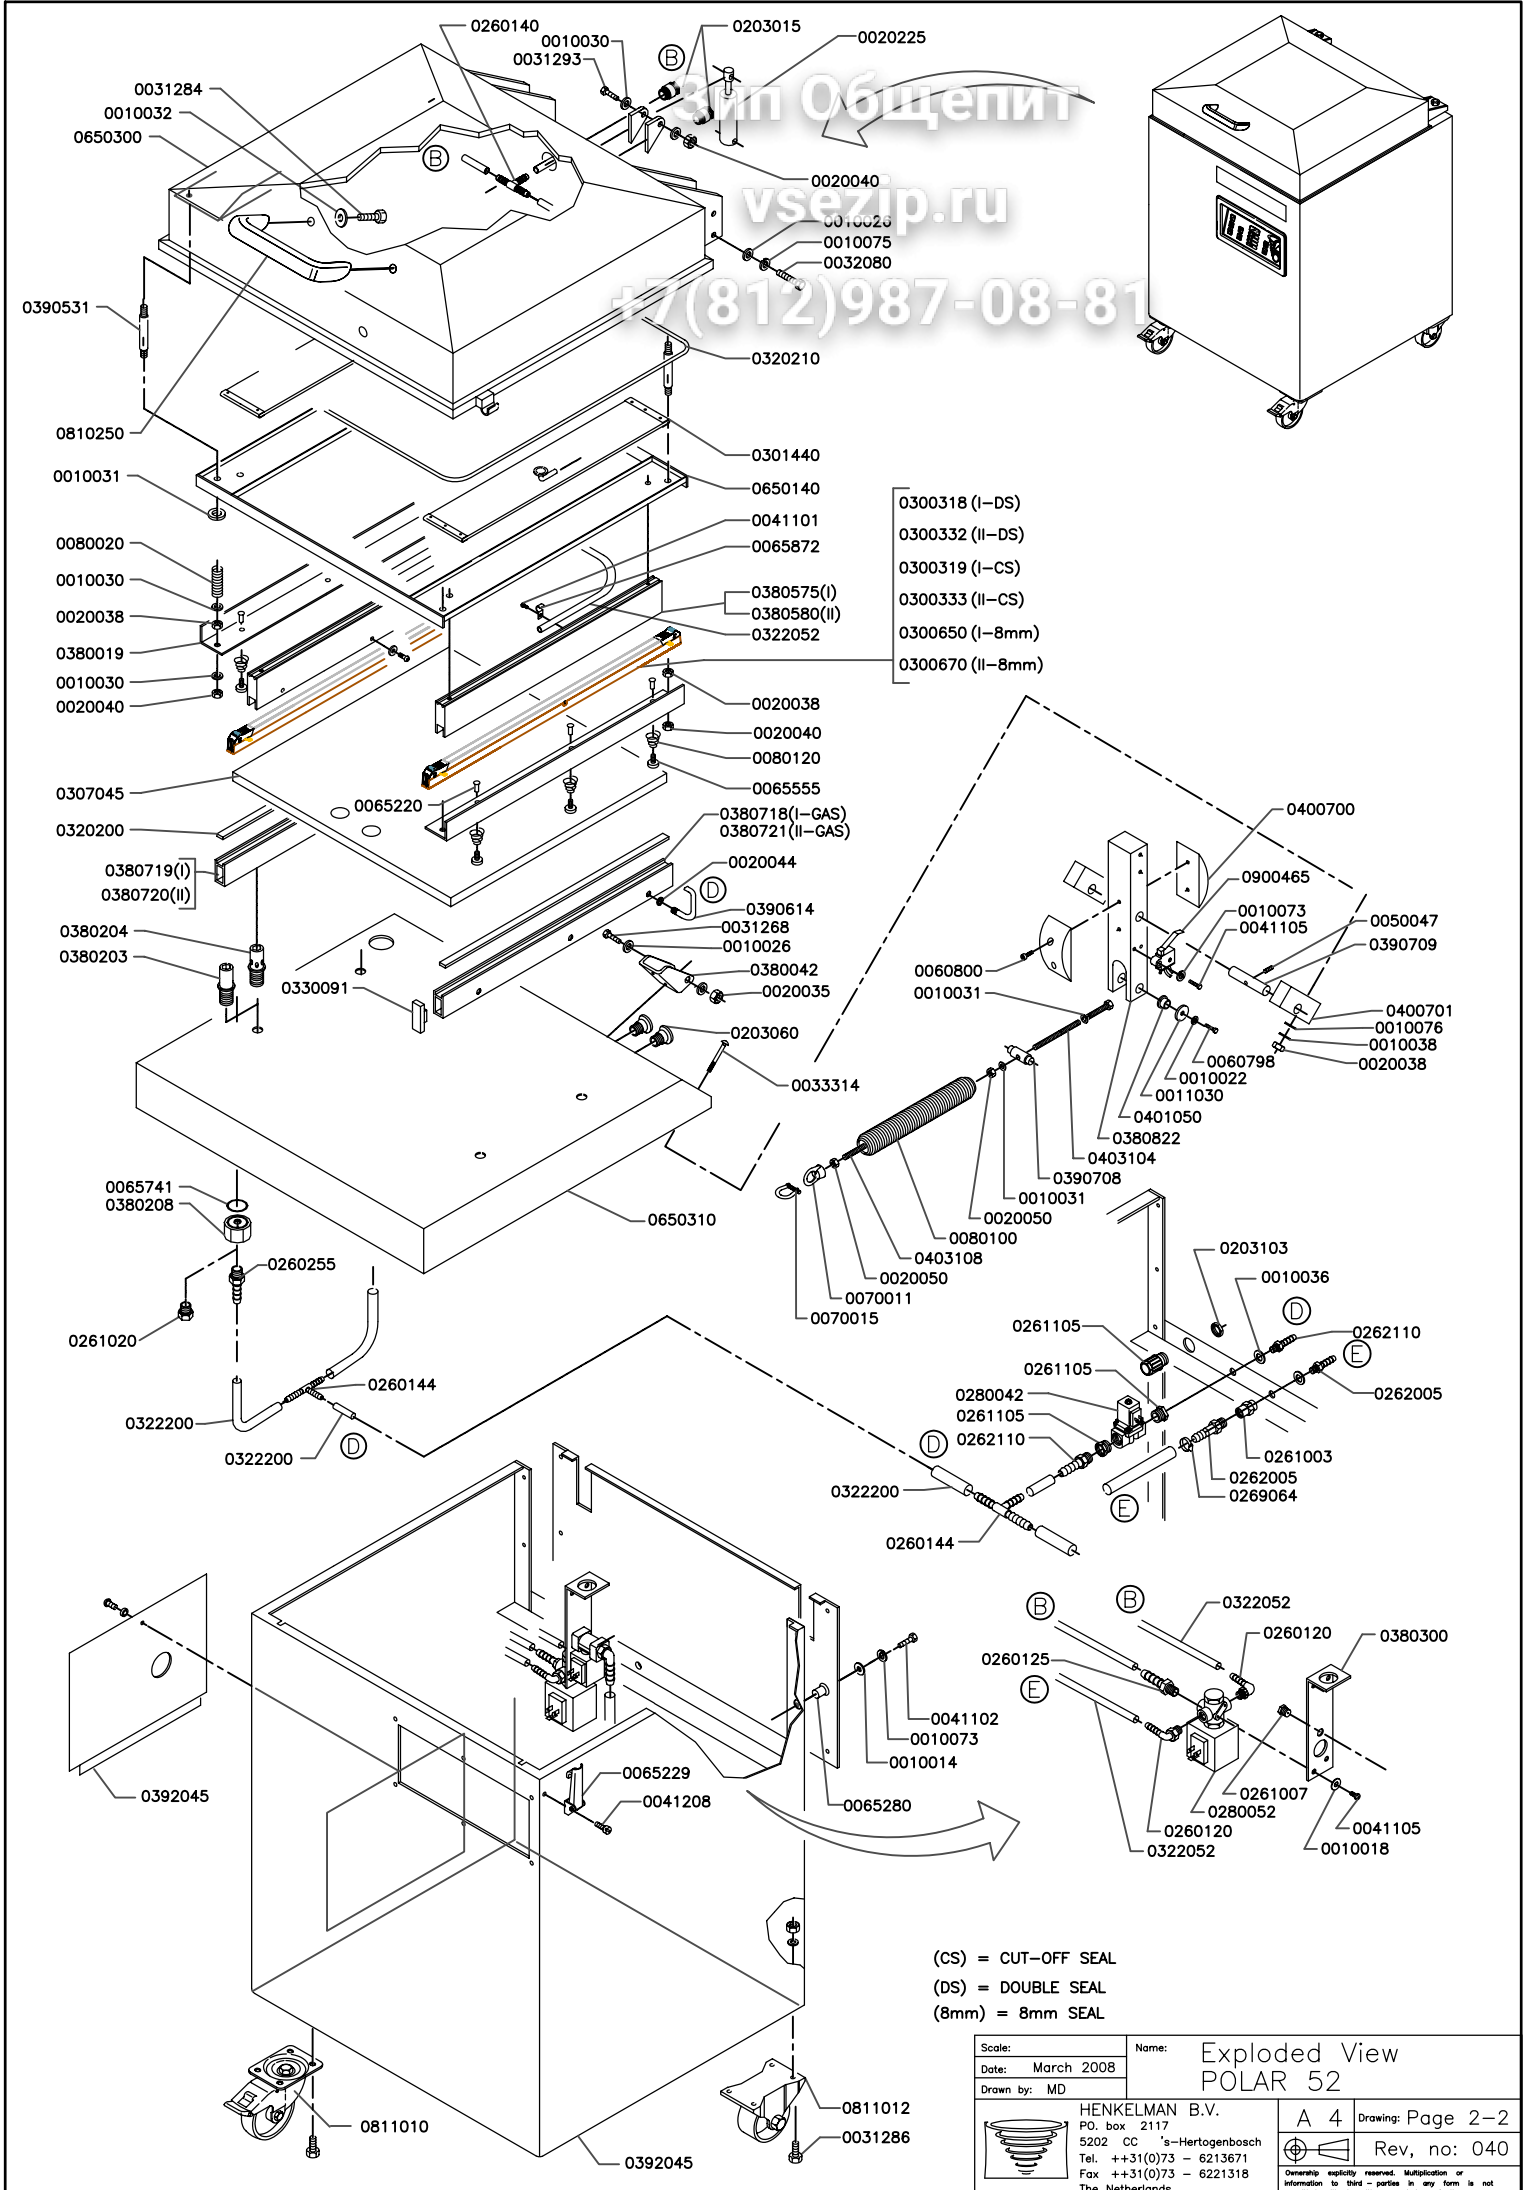

ВИДЕО ОБЩЕВИД
www.kvsezn.ru

7(612)987-08-81

Scale:	Name:	Exploded View POLAR 52	
Date: Jan 2009			
Drawn by: MD			
 HENKELMAN B.V. P.O. box 2117 5202 CC 's-Hertogenbosch Tel. ++31(0)73 - 6213671 Fax ++31(0)73 - 6221318 The Netherlands		A 4	Drawing: Page 1-2
			Rev. no: 050
<small>Ownership explicitly reserved. Multiplication or information to third parties in any form is not permitted without written permission of the owner.</small>			

Всёzip.ru
 +7(812)987-08-81

- 0300318 (I-DS)
- 0300332 (II-DS)
- 0300319 (I-CS)
- 0300333 (II-CS)
- 0300650 (I-8mm)
- 0300670 (II-8mm)

(CS) = CUT-OFF SEAL
 (DS) = DOUBLE SEAL
 (8mm) = 8mm SEAL

Scale:	Name:	Exploded View	
Date: March 2008		POLAR 52	
Drawn by: MD		A 4	Drawing: Page 2-2
HENKELMAN B.V. P.O. box 2117 5202 CC 's-Hertogenbosch Tel. ++31(0)73 - 6213671 Fax ++31(0)73 - 6221318 The Netherlands		Rev, no: 040	<small>Ownership explicitly reserved. Multiplication or information to third parties in any form is not permitted without written permission of the owner.</small>