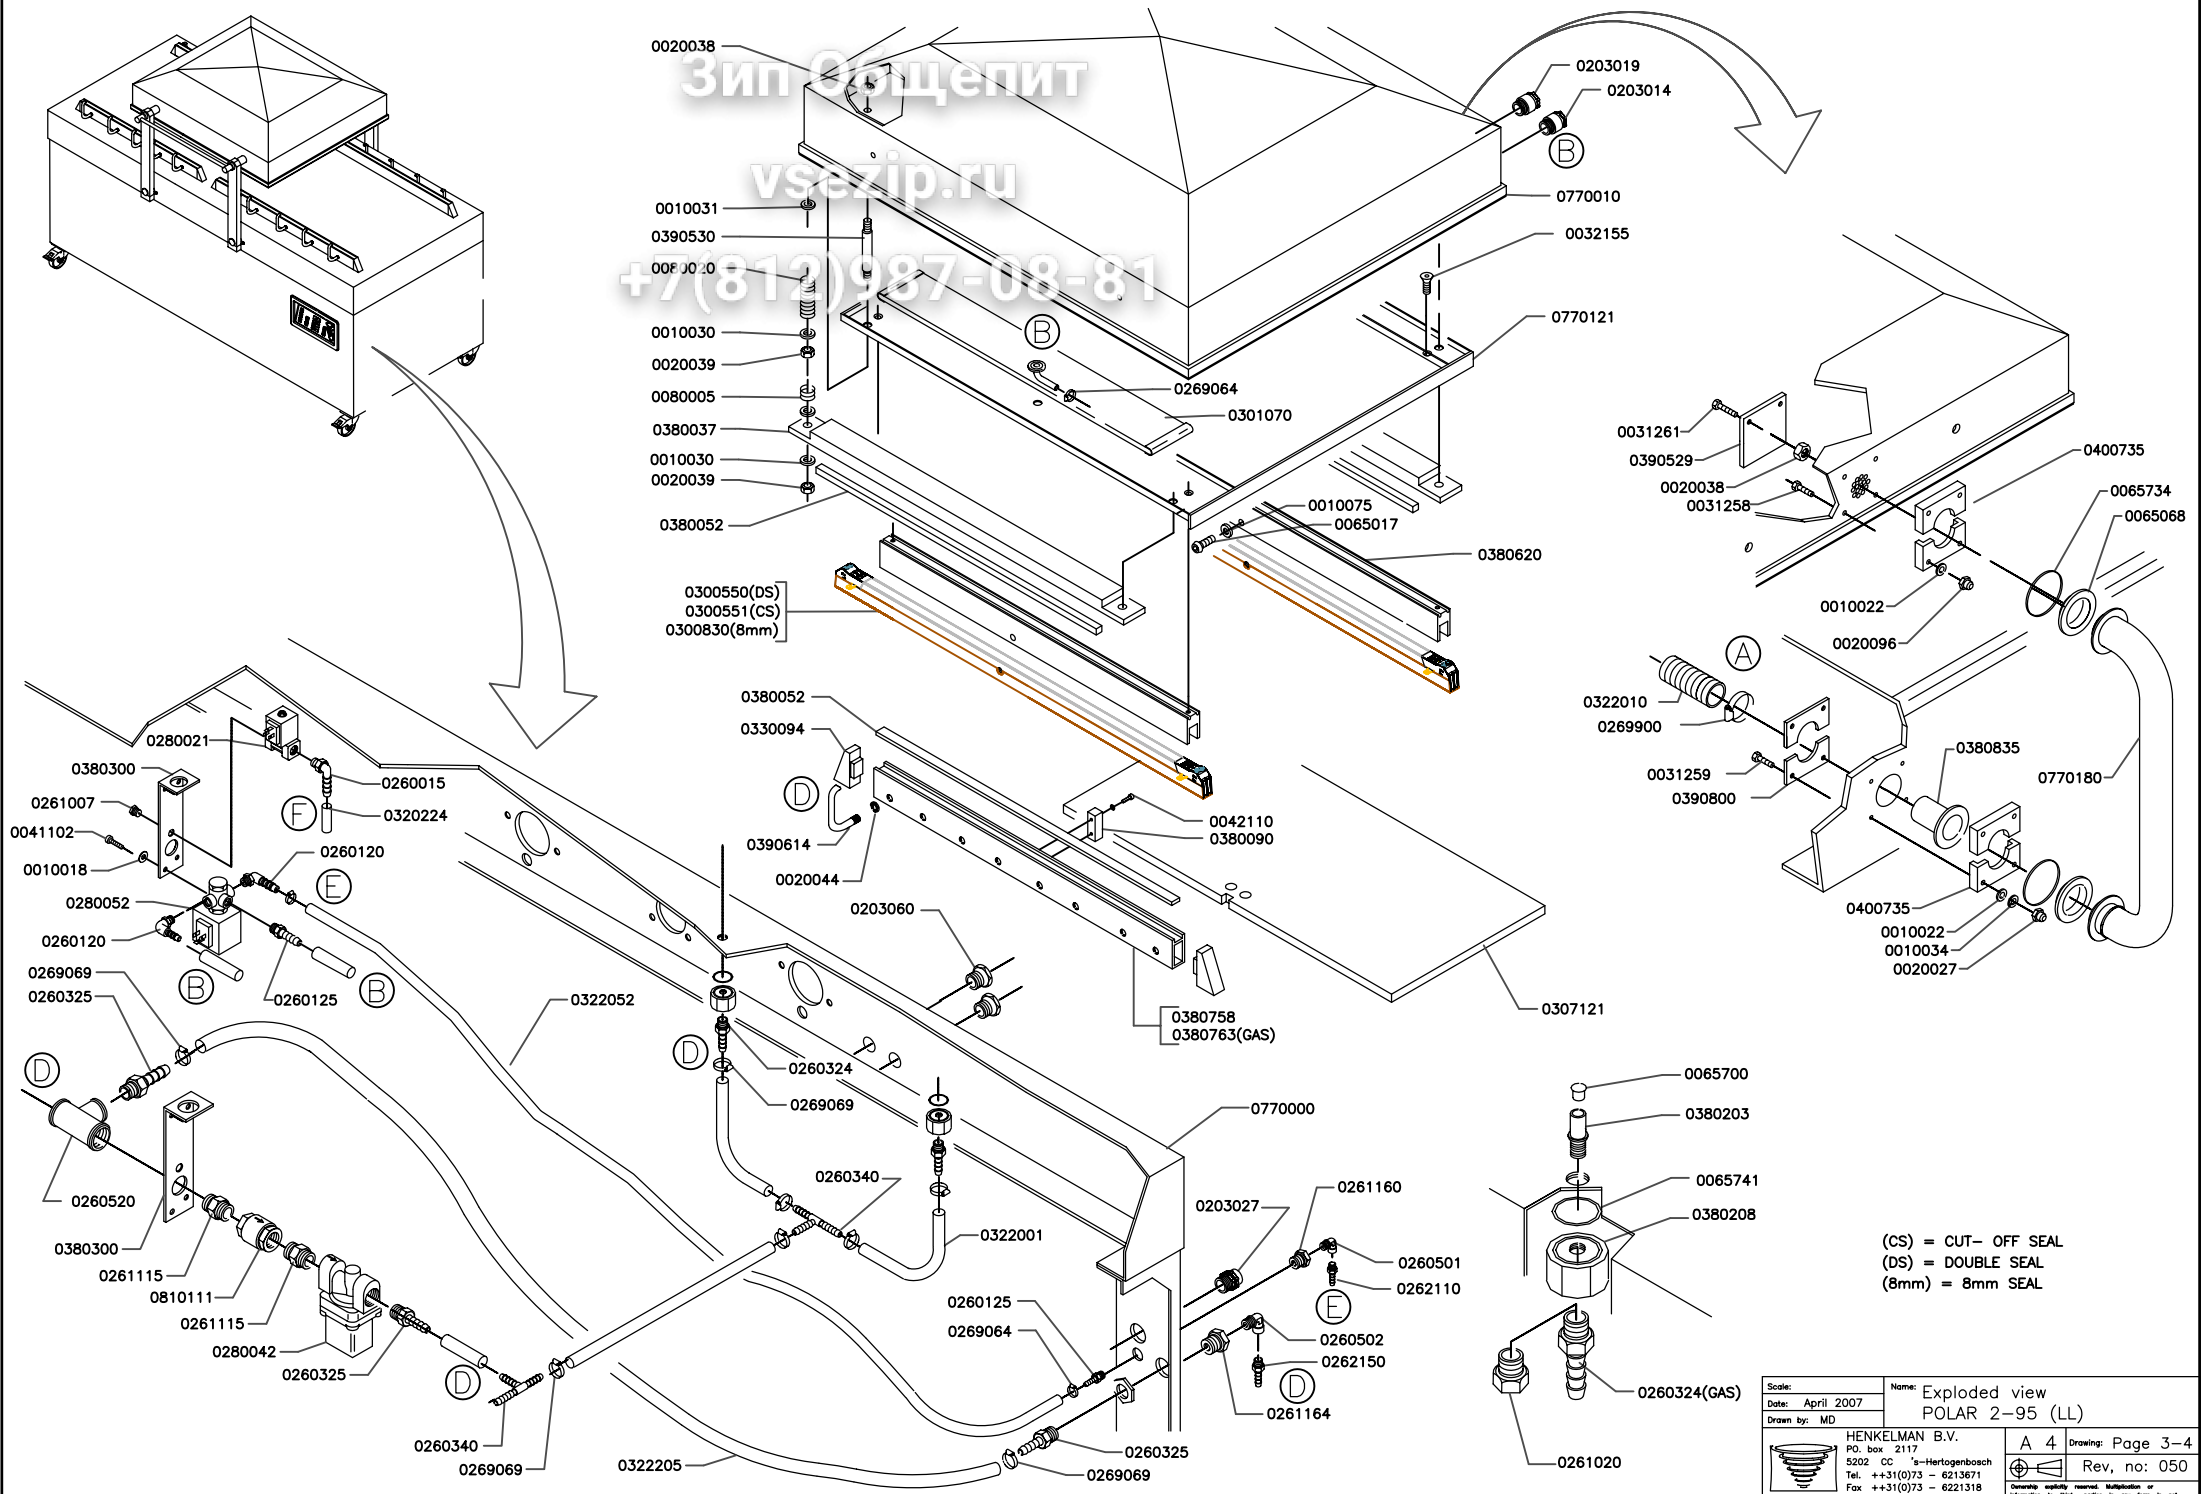

Зип Оборудит
 vsezip.ru
 +7(812)987-08-81

Scale:	Name: Exploded view POLAR 2-95
Date: June 2007	
Drawn by: MD	
HENKELMAN B.V. P.O. box 2117 5202 CC s-Hertogenbosch Tel. ++31(0)73 - 6213671 Fax ++31(0)73 - 6221318 The Netherlands	
A 4	Drawing: Page 2-4
Rev. no: 060 <small>Dimensionally correct. Modifications or alterations in third parties in any form is not permitted without written permission of the user.</small>	

Зип Ордепит
 vsezip.ru
 +7(812)987-08-81

(CS) = CUT-OFF SEAL
 (DS) = DOUBLE SEAL
 (8mm) = 8mm SEAL

Scale:	Name: Exploded view
Date: April 2007	POLAR 2-95 (LL)
Drawn by: MD	
HENKELMAN B.V. P.O. box 2117 5202 CC 's-Hertogenbosch Tel. ++31(0)73 - 6213671 Fax ++31(0)73 - 6221318 The Netherlands	
A 4	Drawing: Page 3-4
Rev. no: 050	

Зип Общепит

vsezip.ru

+7(812)987-08-81

Scale:	Name: Exploded view
Date: Jan 2009	POLAR 2-95 (SS)
Drawn by: MD	
HENKELMAN B.V. P.O. box 2117 5202 CZ 't Hartogenbosch Tel. ++31(0)73 - 6213671 Fax ++31(0)73 - 6221318 The Netherlands	A 4 Drawing: Page 4-4 Rev. no: 020