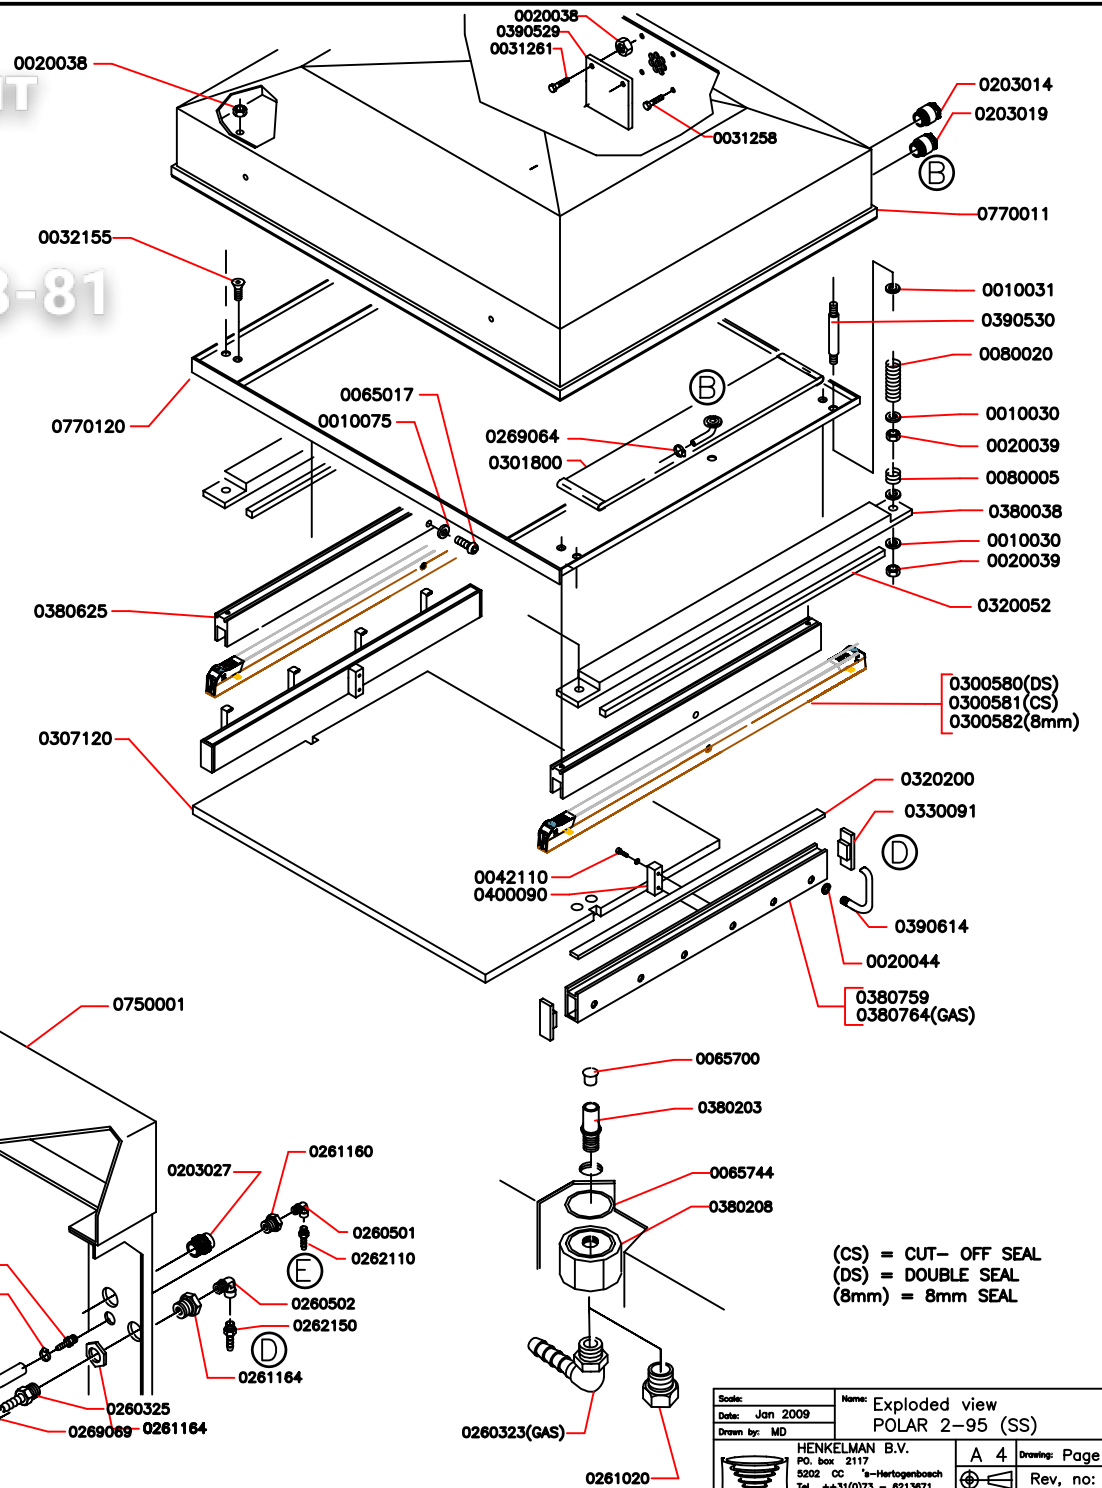

Зип Ордепит
 vsezip.ru
 +7(812)987-08-81

(CS) = CUT-OFF SEAL
 (DS) = DOUBLE SEAL
 (8mm) = 8mm SEAL

Scale:	Name: Exploded view
Date: April 2007	POLAR 2-95 (LL)
Drawn by: MD	
HENKELMAN B.V. P.O. box 2117 5202 CC 's-Hertogenbosch Tel. ++31(0)73 - 6213671 Fax ++31(0)73 - 6221318 The Netherlands	
A 4	Drawing: Page 3-4
Rev. no: 050	

Зип Общепит

vsezip.ru

+7(812)987-08-81

Scale:	Name: Exploded view
Date: Jan 2009	POLAR 2-95 (SS)
Drawn by: MD	
HENKELMAN B.V. P.O. box 2117 5202 CZ 't Hartogenbosch Tel. ++31(0)73 - 6213671 Fax ++31(0)73 - 6221318 The Netherlands	A 4 Drawing: Page 4-4 Rev. no: 020