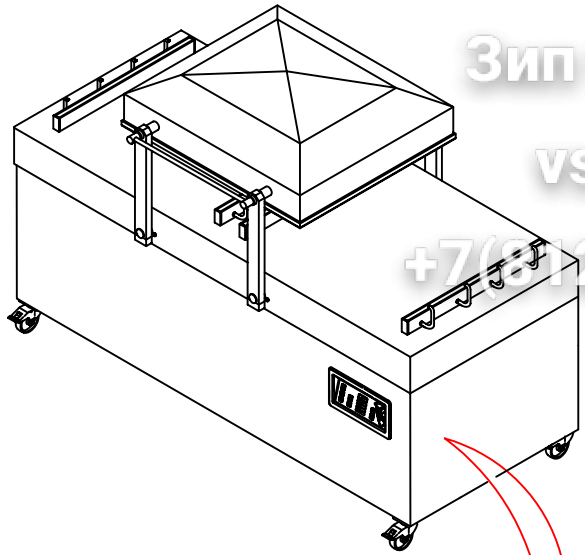

Зип Ордепит
 vsezip.ru
 +7(812)987-08-81

(CS) = CUT-OFF SEAL
 (DS) = DOUBLE SEAL
 (8mm) = 8mm SEAL

Scale:	Name: Exploded view
Date: April 2007	POLAR 2-95 (LL)
Drawn by: MD	
HENKELMAN B.V. P.O. box 2117 5202 CC 's-Hertogenbosch Tel. ++31(0)73 - 6213671 Fax ++31(0)73 - 6221318 The Netherlands	
A 4	Drawing: Page 3-4
Rev. no: 050	

Зип Общепит

vsezip.ru

+7(812)987-08-81

Scale:	Name: Exploded view
Date: Jan 2009	POLAR 2-95 (SS)
Drawn by: MD	
HENKELMAN B.V. P.O. box 2117 5202 CZ 't Hartogenbosch Tel. ++31(0)73 - 6213671 Fax ++31(0)73 - 6221318 The Netherlands	A 4 Drawing: Page 4-4 Rev. no: 020