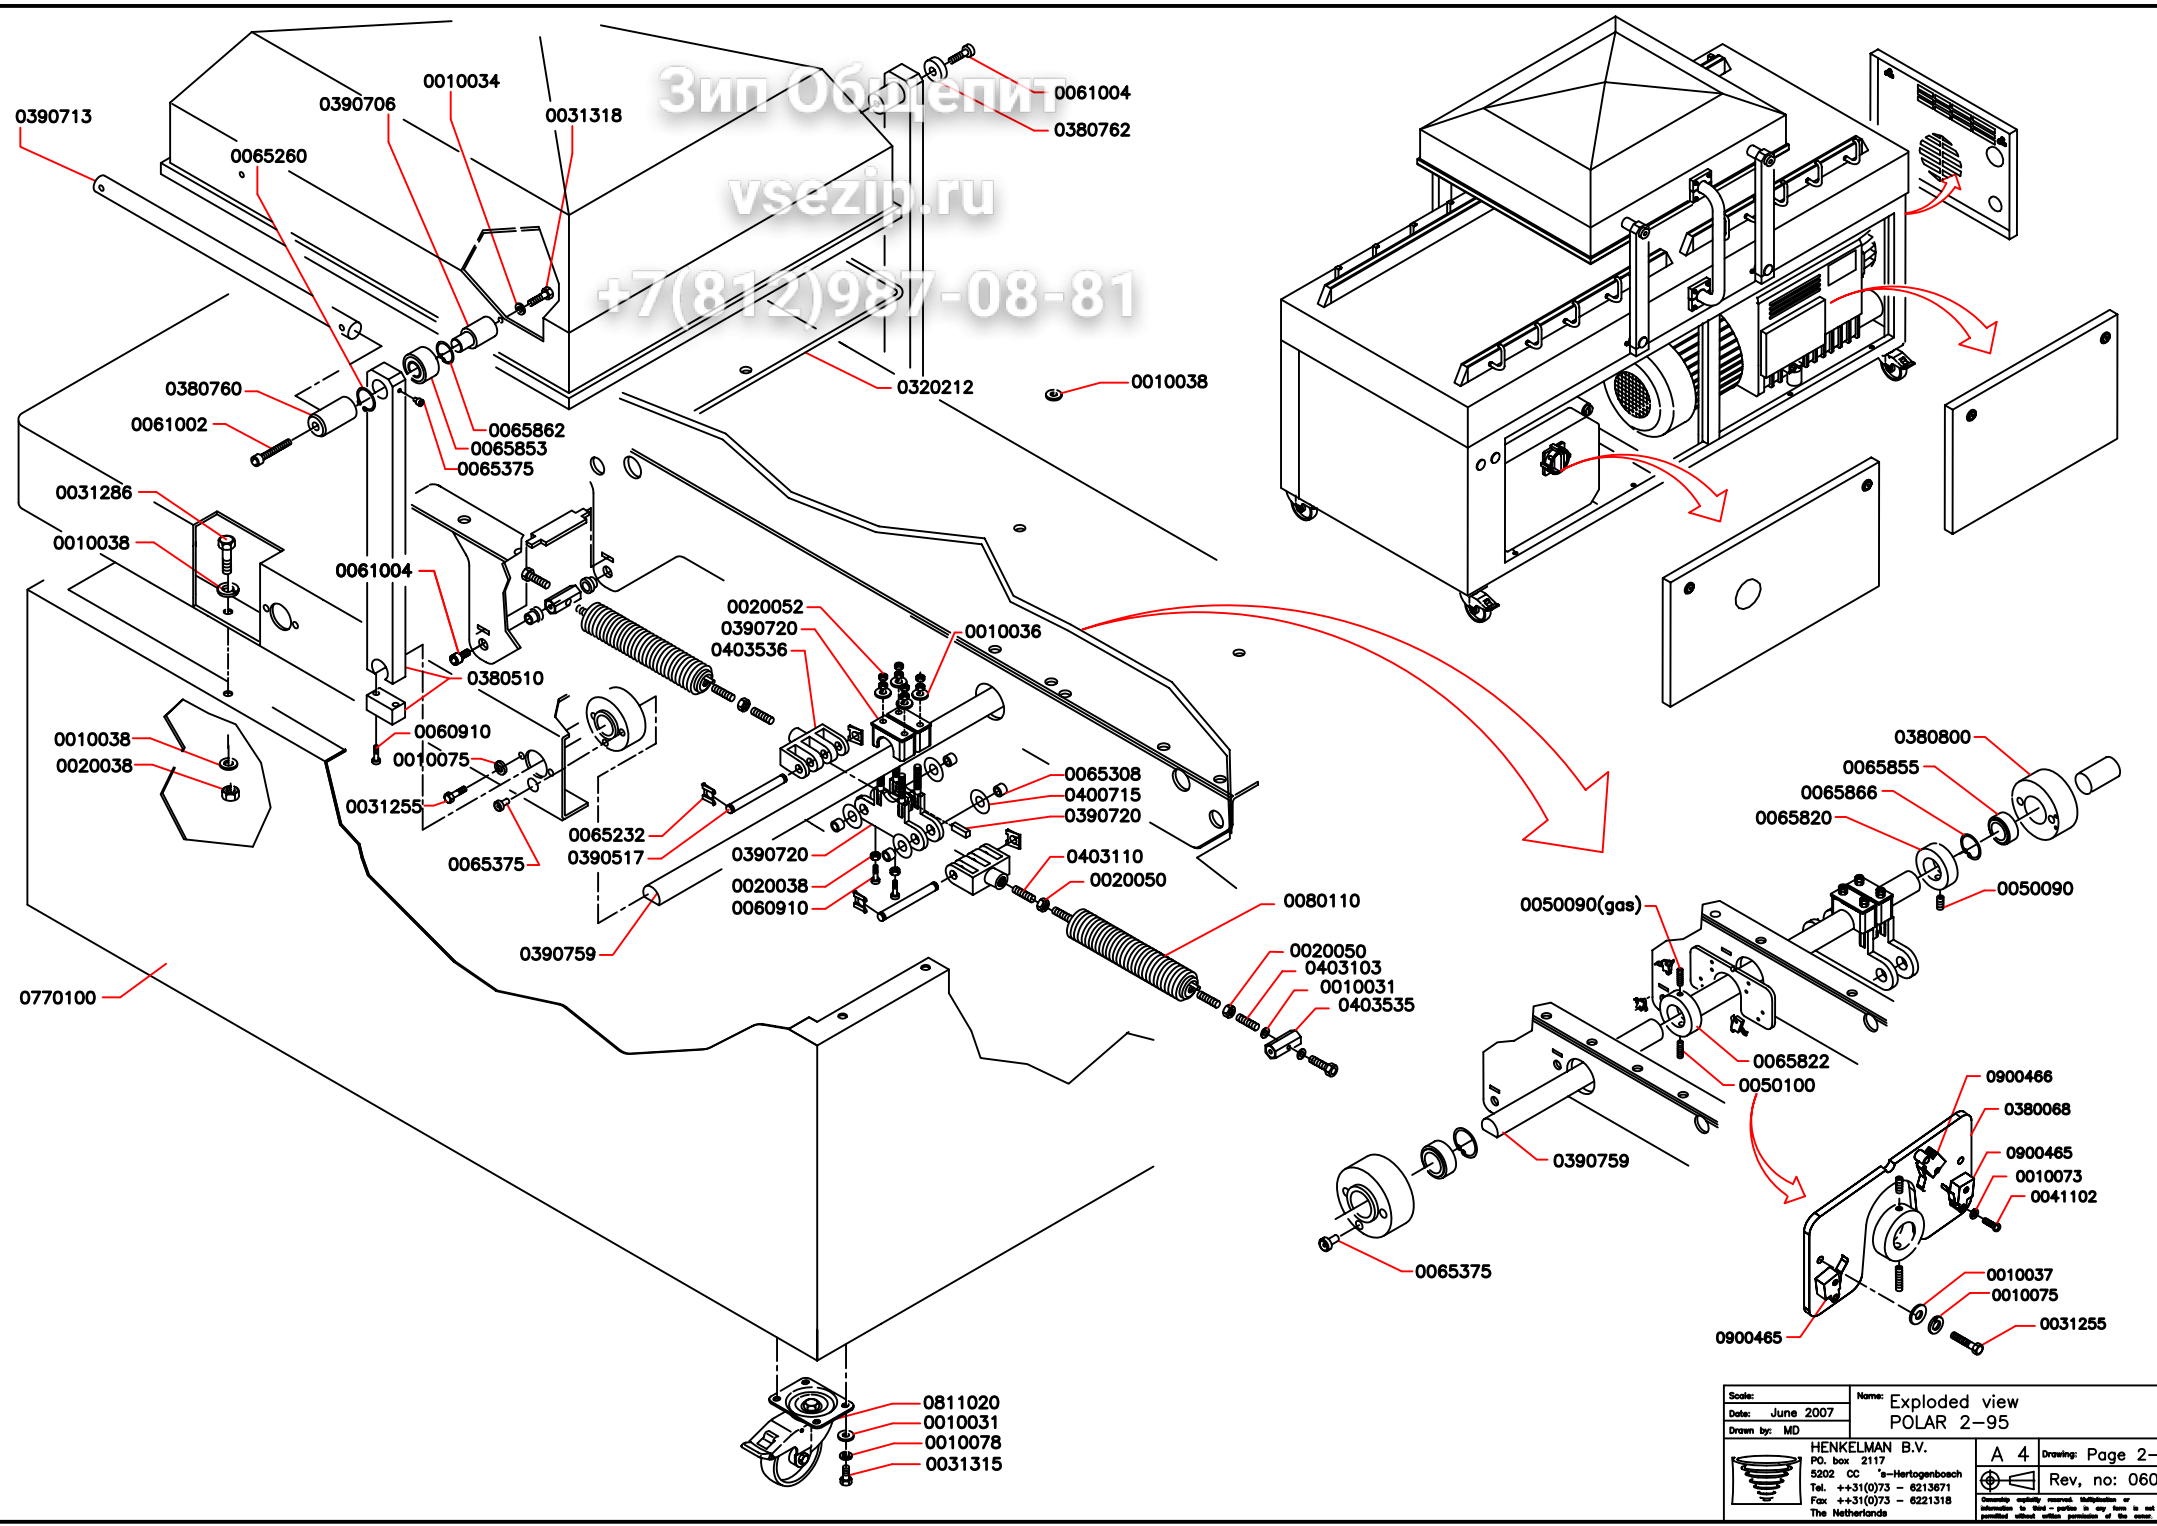

Зип Оборудит
 vsezip.ru
 +7(812)987-08-81

Scale:	Name: Exploded view POLAR 2-95
Date: June 2007	
Drawn by: MD	
HENKELMAN B.V. P.O. box 2117 5202 CC s-Hertogenbosch Tel. ++31(0)73 - 6213671 Fax ++31(0)73 - 6221318 The Netherlands	
A 4	Drawing: Page 2-4
Rev. no: 060 <small>Dimensionally correct. Modifications or alterations in third parties in any form is not permitted without written permission of the user.</small>	

Зип Ордепит
 vsezip.ru
 +7(812)987-08-81

(CS) = CUT-OFF SEAL
 (DS) = DOUBLE SEAL
 (8mm) = 8mm SEAL

Scale:	Name: Exploded view
Date: April 2007	POLAR 2-95 (LL)
Drawn by: MD	
HENKELMAN B.V. P.O. box 2117 5202 CC 's-Hertogenbosch Tel. ++31(0)73 - 6213671 Fax ++31(0)73 - 6221318 The Netherlands	
A 4	Drawing: Page 3-4
Rev. no: 050	

Зип Общепит

vsezip.ru

+7(812)987-08-81

Scale:	Name: Exploded view
Date: Jan 2009	POLAR 2-95 (SS)
Drawn by: MD	
HENKELMAN B.V. P.O. box 2117 5202 CZ 't Hartogenbosch Tel. ++31(0)73 - 6213671 Fax ++31(0)73 - 6221318 The Netherlands	A 4 Drawing: Page 4-4 Rev. no: 020