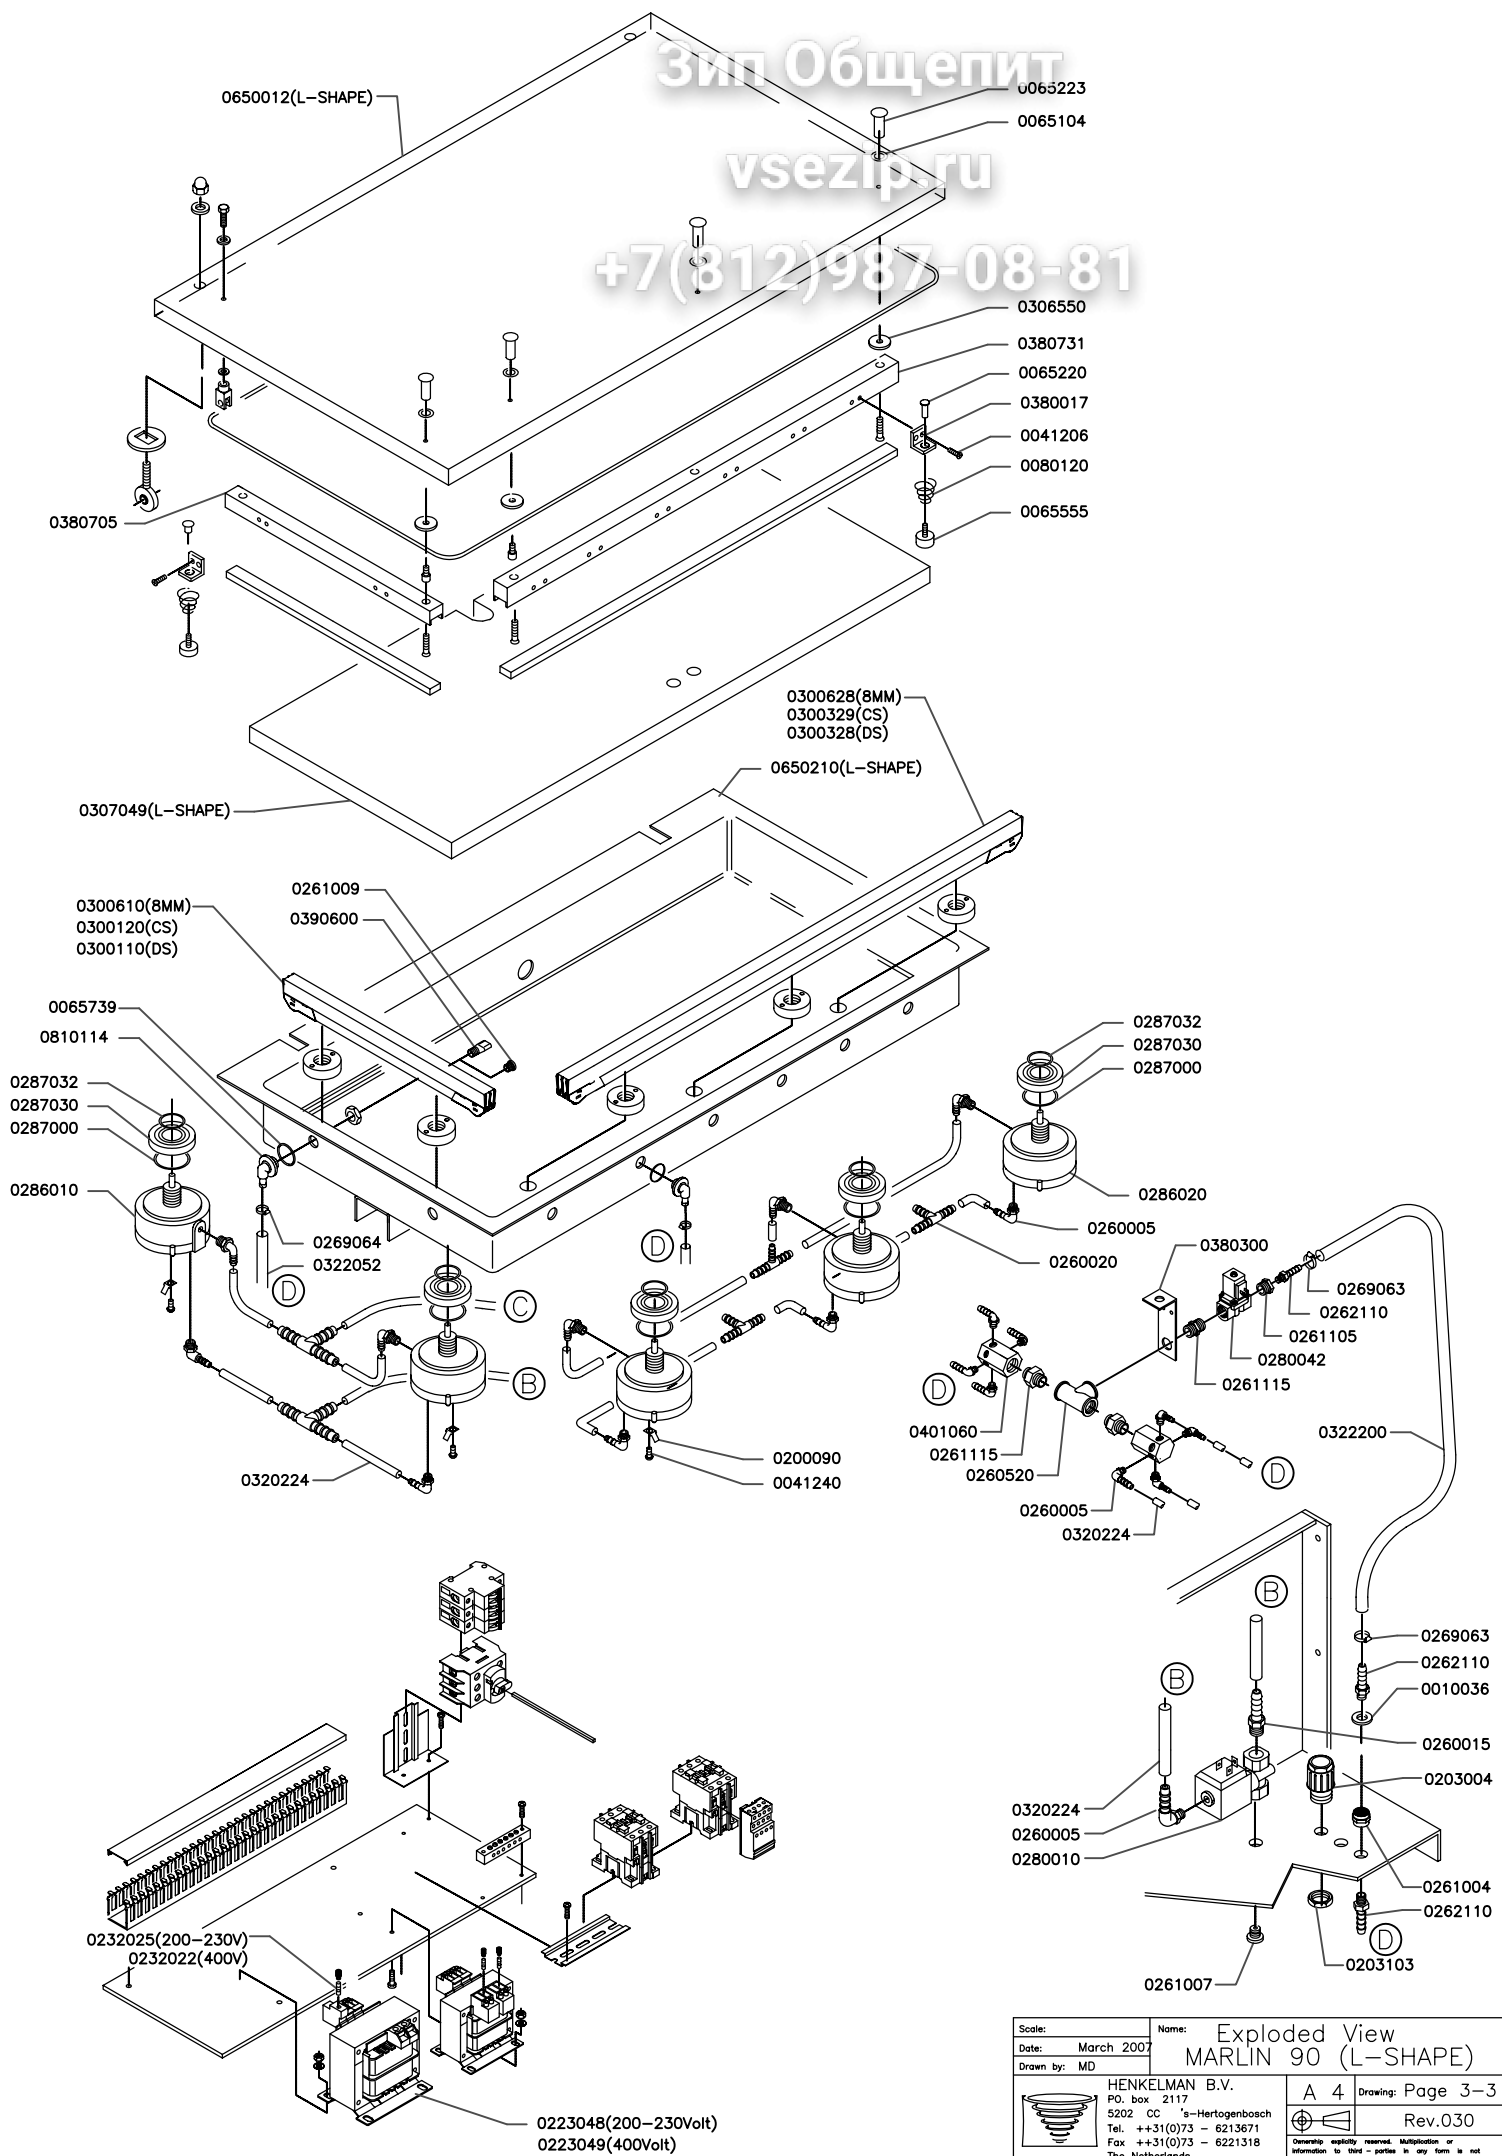

Зип Общепит

vsezip.ru

+7(812)987-08-81

Scale:	Name:	Exploded View	
Date:	March 2007	MARLIN 90 (L-SHAPE)	
Drawn by:	MD		
HENKELMAN B.V. P.O. box 2117 5202 CC 's-Hertogenbosch Tel. ++31(0)73 - 6213671 Fax. ++31(0)73 - 6221318 The Netherlands		A 4 Drawing: Page 3-3 Rev.030	
<small>Overalls quality reserved. Multiplication or information to third parties in any form is not permitted without written permission of the owner.</small>			