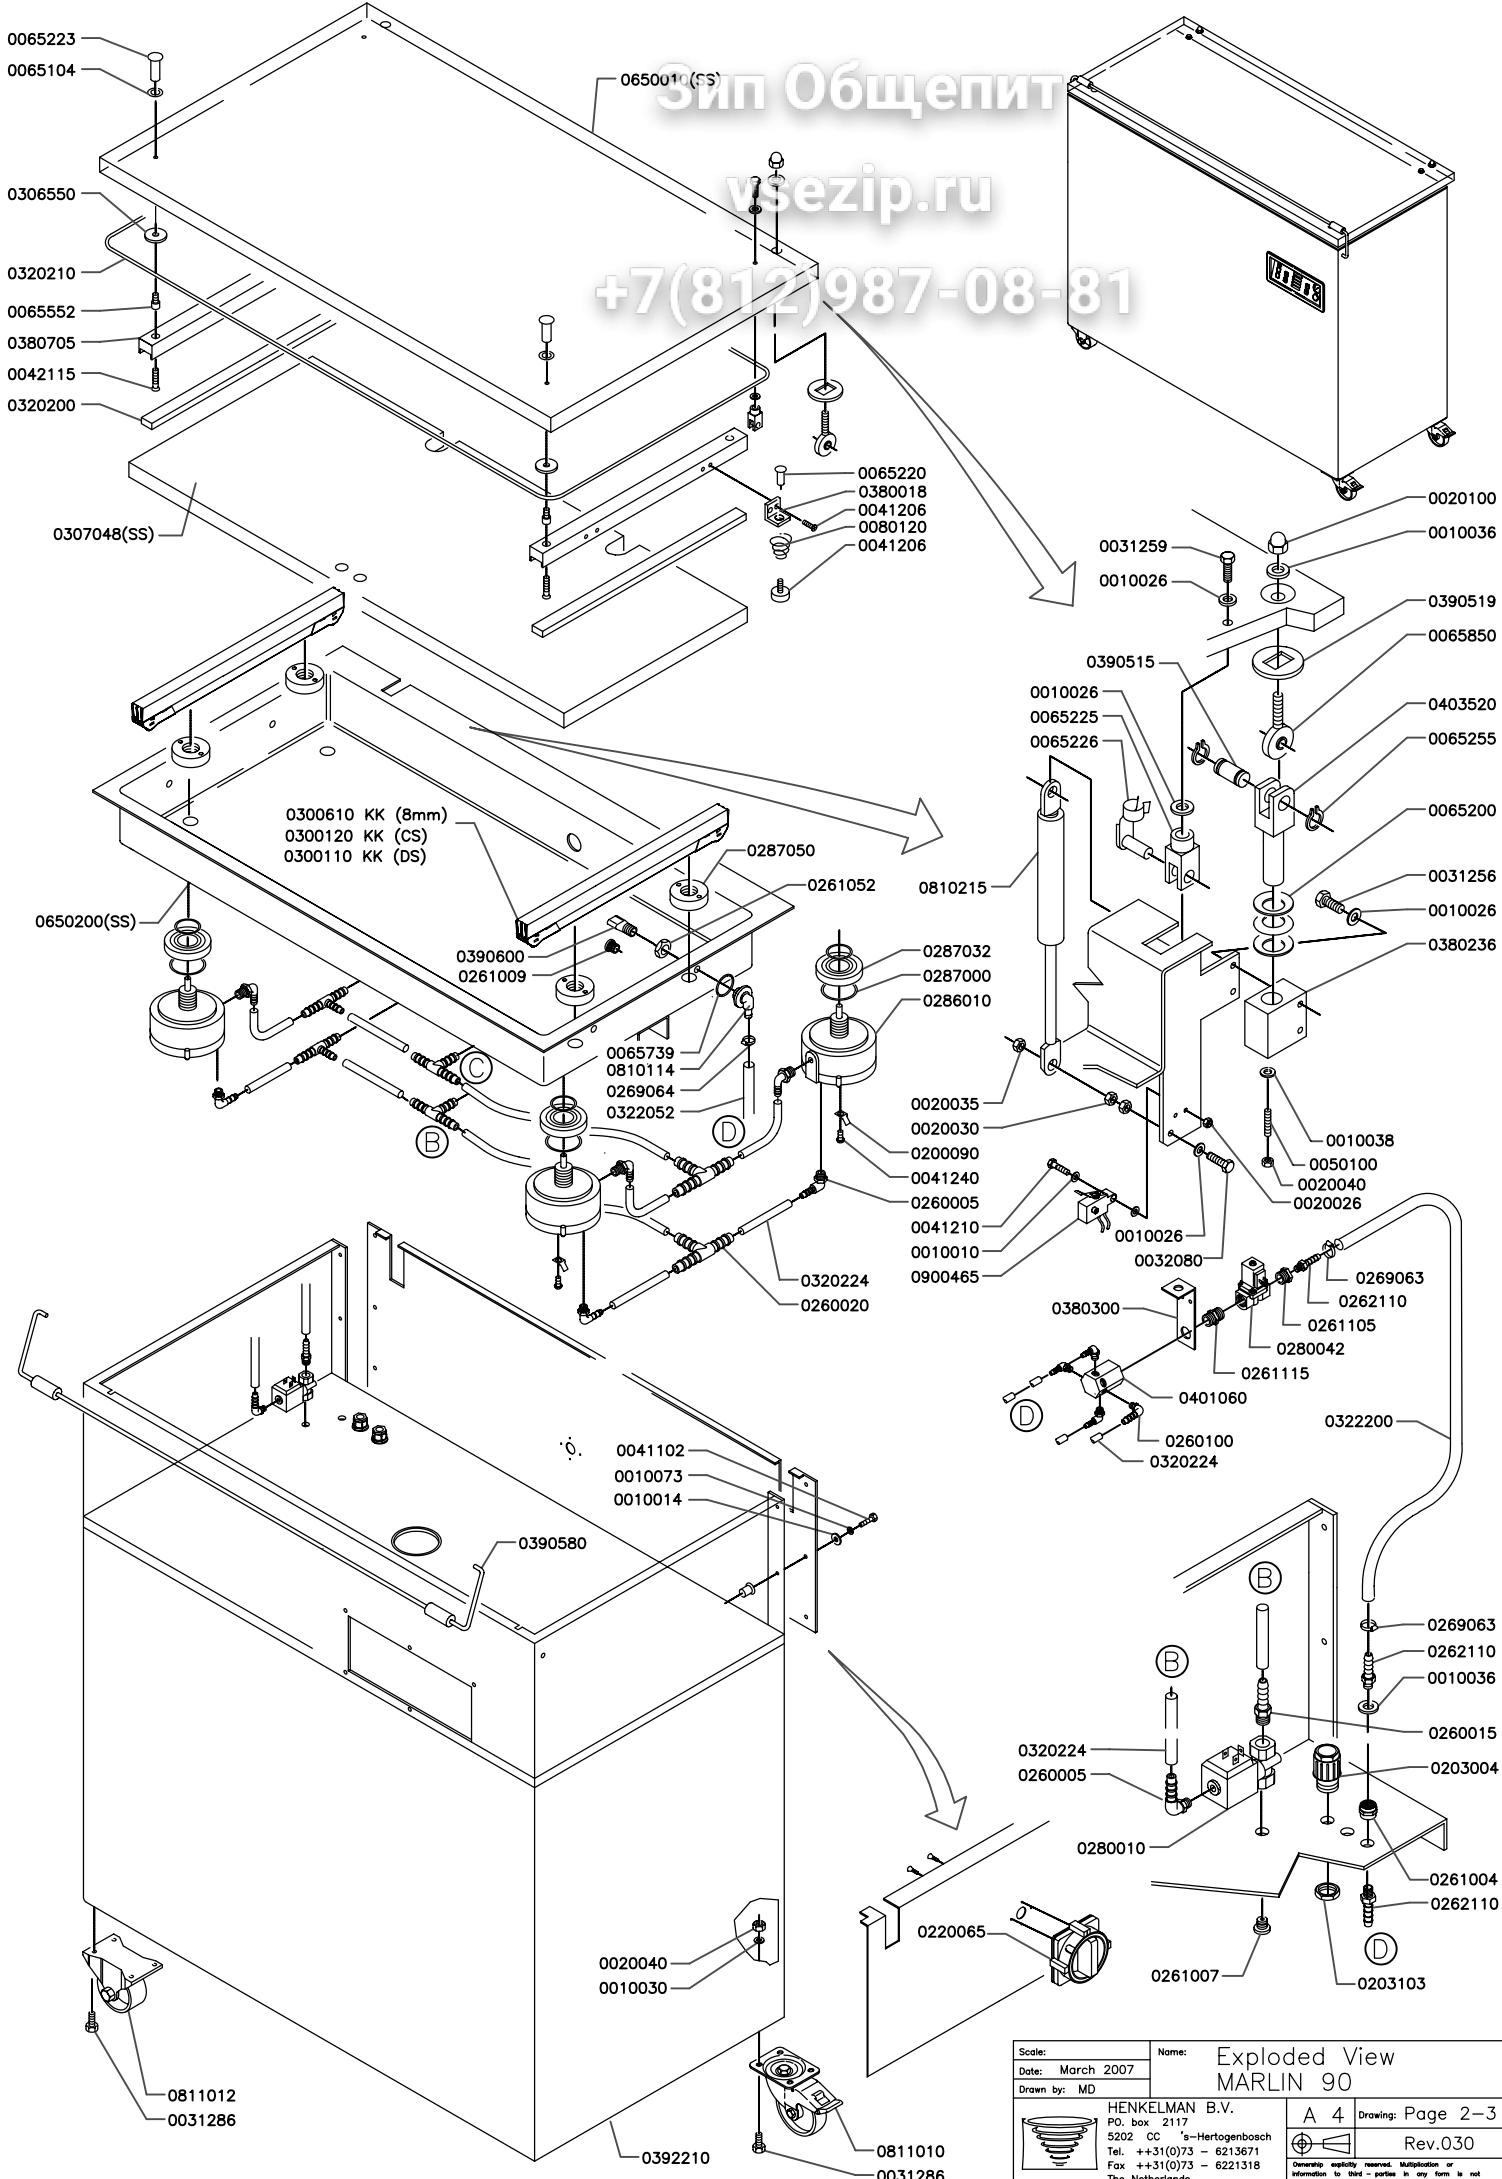

Эпн Общепит

vsezip.ru

+7(812)987-08-81

Scale:	Name:	Exploded View	
Date: March 2007	MARLIN 90		
Drawn by: MD	HENKELMAN B.V. PO. box 2117 5202 CC 's-Hertogenbosch Tel. ++31(0)73 - 6213671 Fax. ++31(0)73 - 6221318 The Netherlands		
A 4		Drawing: Page 2-3	
Rev.030		Overwrite quality reserved. Multiplication or information to third parties in any form is not permitted without written permission of the owner.	

Зип Общепит

vsezip.ru

+7(812)987-08-81

Scale:	Name:	Exploded View	
Date:	March 2007	MARLIN 90 (L-SHAPE)	
Drawn by:	MD		
HENKELMAN B.V. P.O. box 2117 5202 CC 's-Hertogenbosch Tel. ++31(0)73 - 6213671 Fax. ++31(0)73 - 6221318 The Netherlands		A 4 Drawing: Page 3-3 Rev.030	
<small>Overalls quality reserved. Multiplication or information to third parties in any form is not permitted without written permission of the owner.</small>			