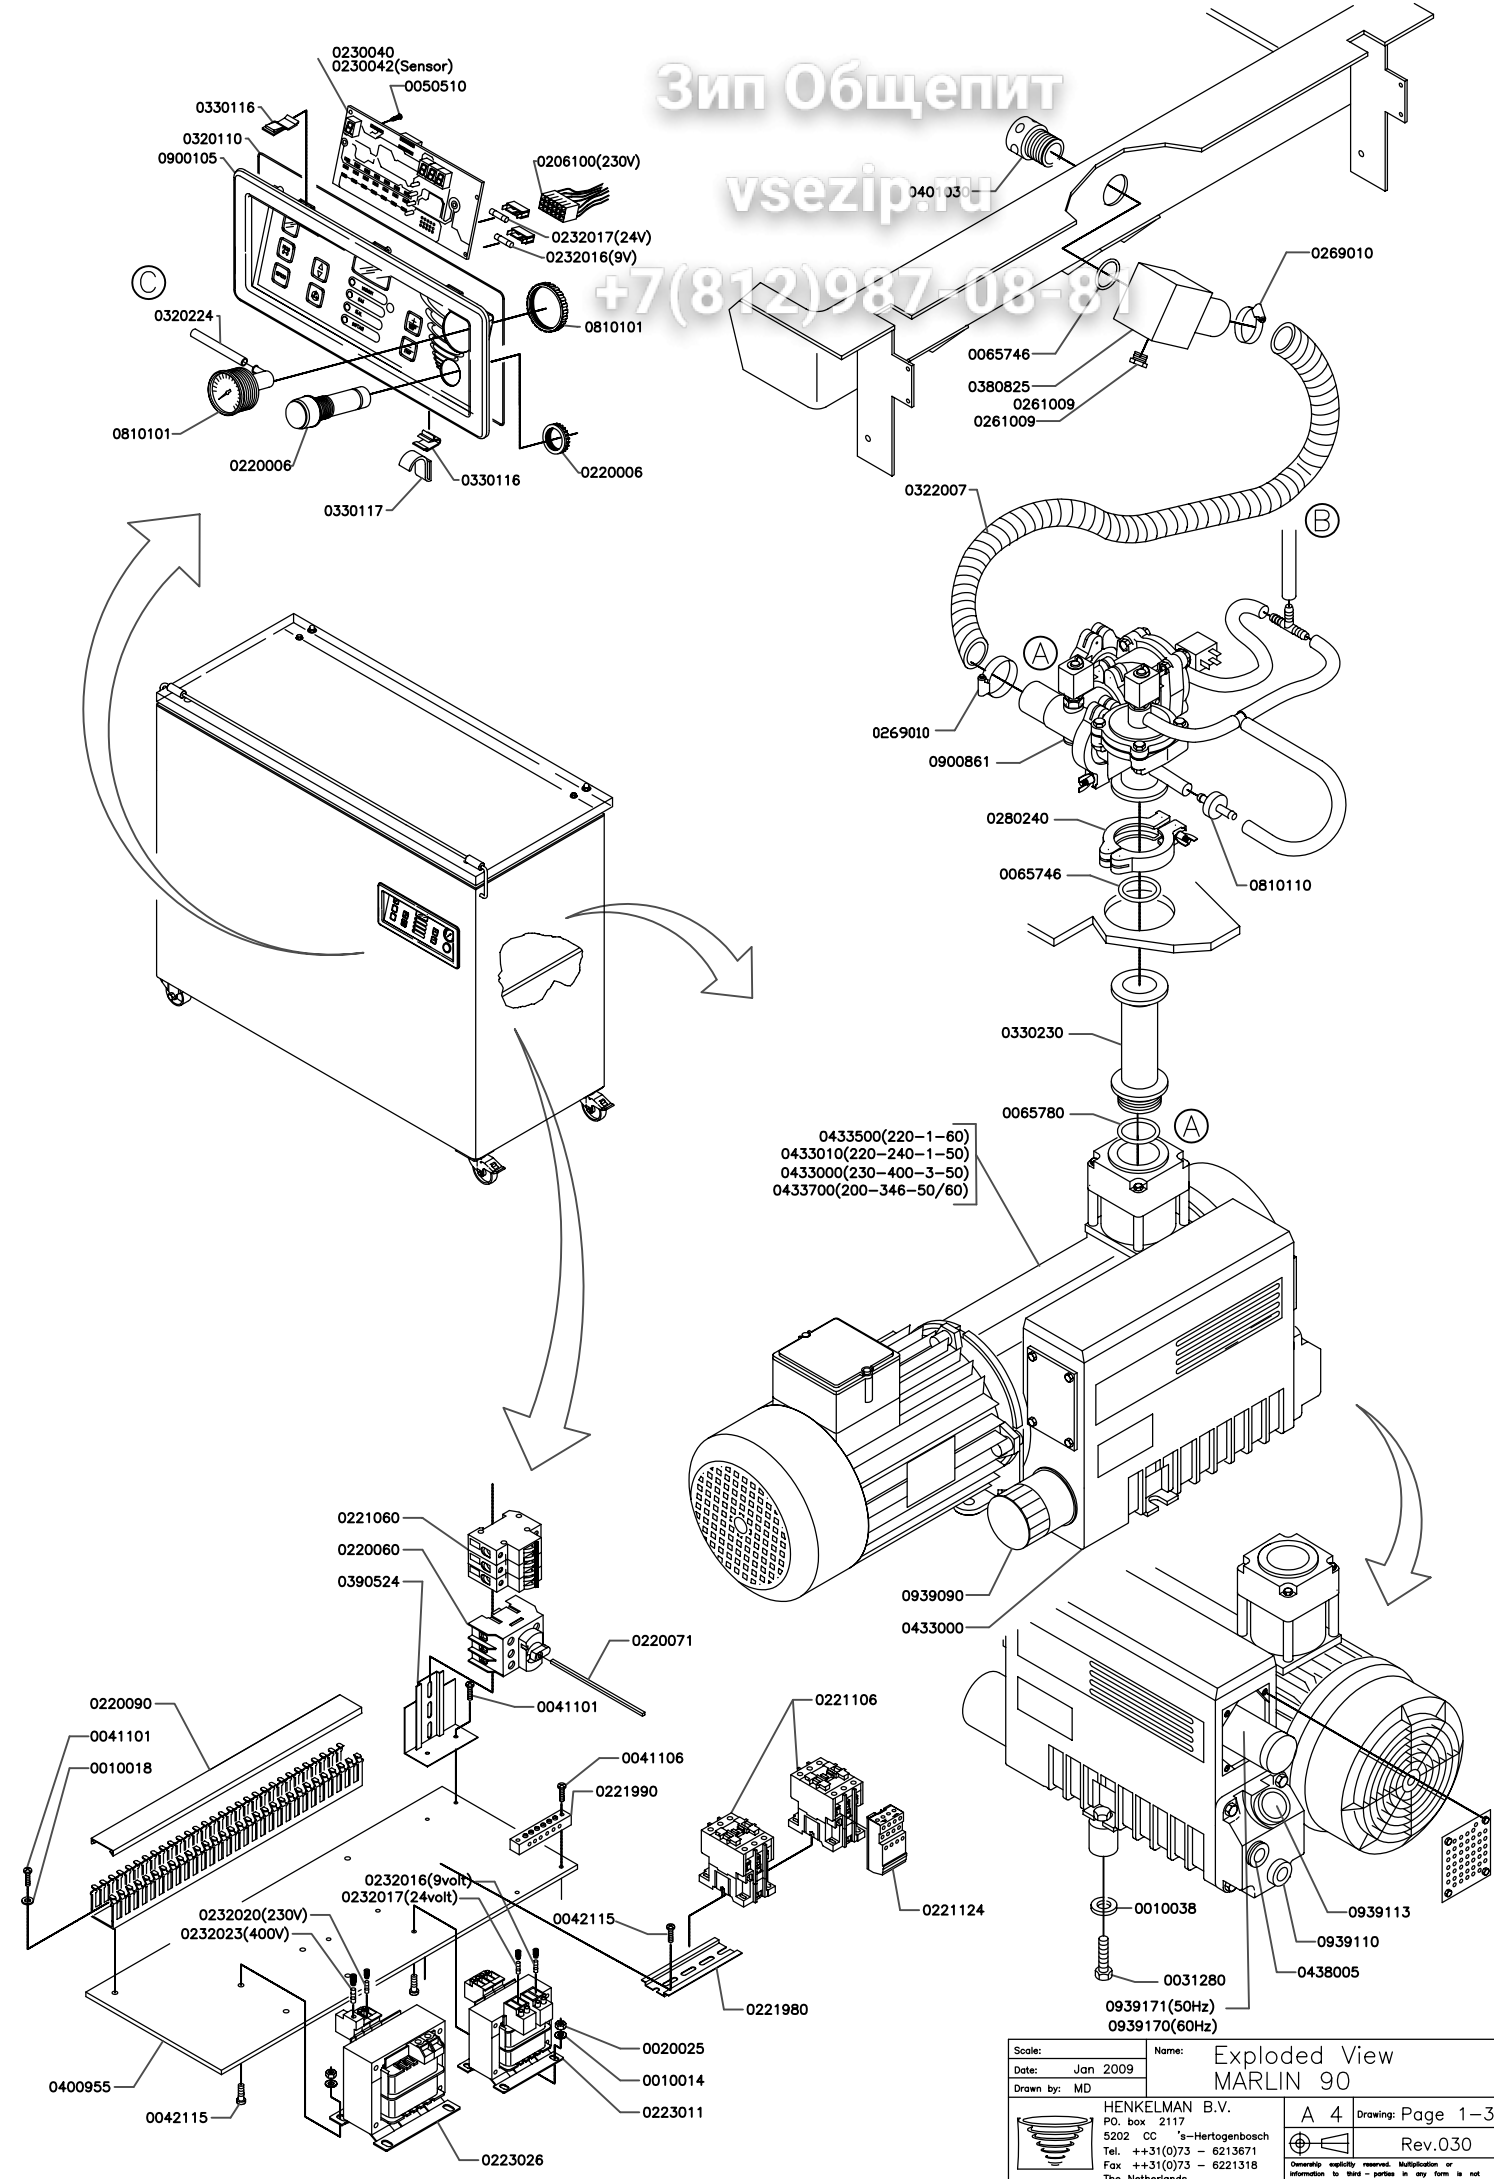

Зип Общепит

vsezip.ru

+7(812)987-08-87

- 0433500(220-1-60)
- 0433010(220-240-1-50)
- 0433000(230-400-3-50)
- 0433700(200-346-50/60)

Scale:	Name:
Date: Jan 2009	Exploded View
Drawn by: MD	MARLIN 90
HENKELMAN B.V. P.O. box 2117 5202 CC 's-Hertogenbosch Tel. ++31(0)73 - 6213671 Fax ++31(0)73 - 6221318 The Netherlands	
A 4	Drawing: Page 1-3
Rev.030	
Ownership explicitly reserved. Multiplication or information to third parties in any form is not permitted without written permission of the owner.