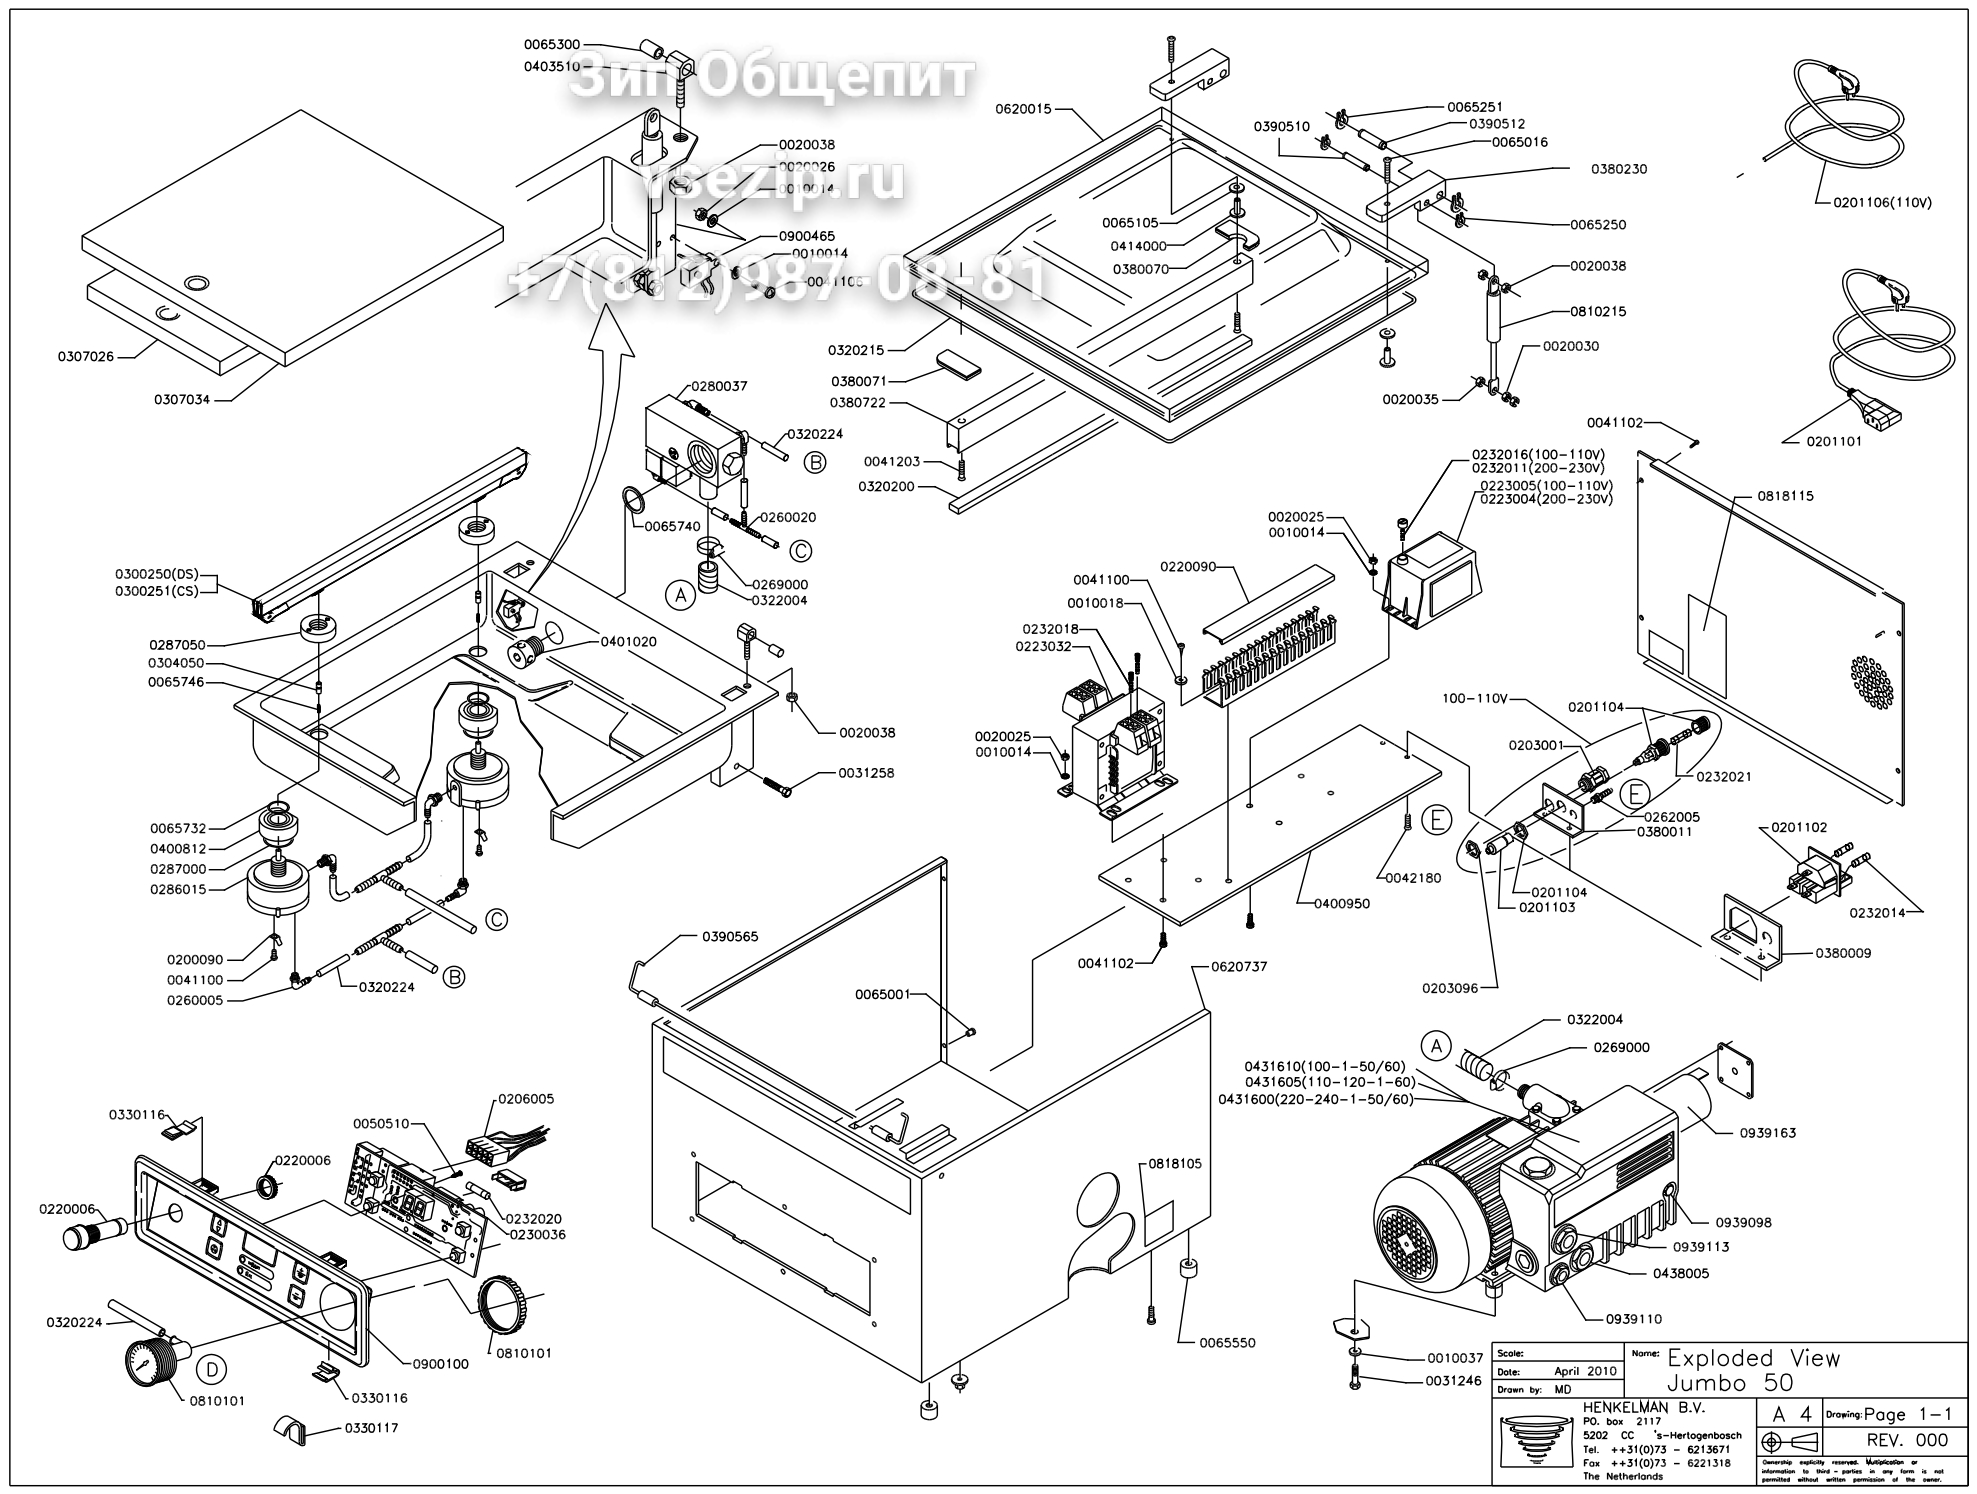

Эксплуатация
 Ysezi.ru
 +7(812)987-08-81

Scale:	April 2010	Norm:	Exploded View
Date:	April 2010	Jumbo 50	
Drawn by:	MD		
 HENKELMAN B.V. P.O. box 2117 5202 CC 's-Hertogenbosch Tel. ++31(0)73 - 6213671 Fax ++31(0)73 - 6221318 The Netherlands		A 4 Drawing Page 1-1 REV. 000 <small>Generating capacity reserved. Multiplication or information to third parties in any form is not permitted without written permission of the owner.</small>	