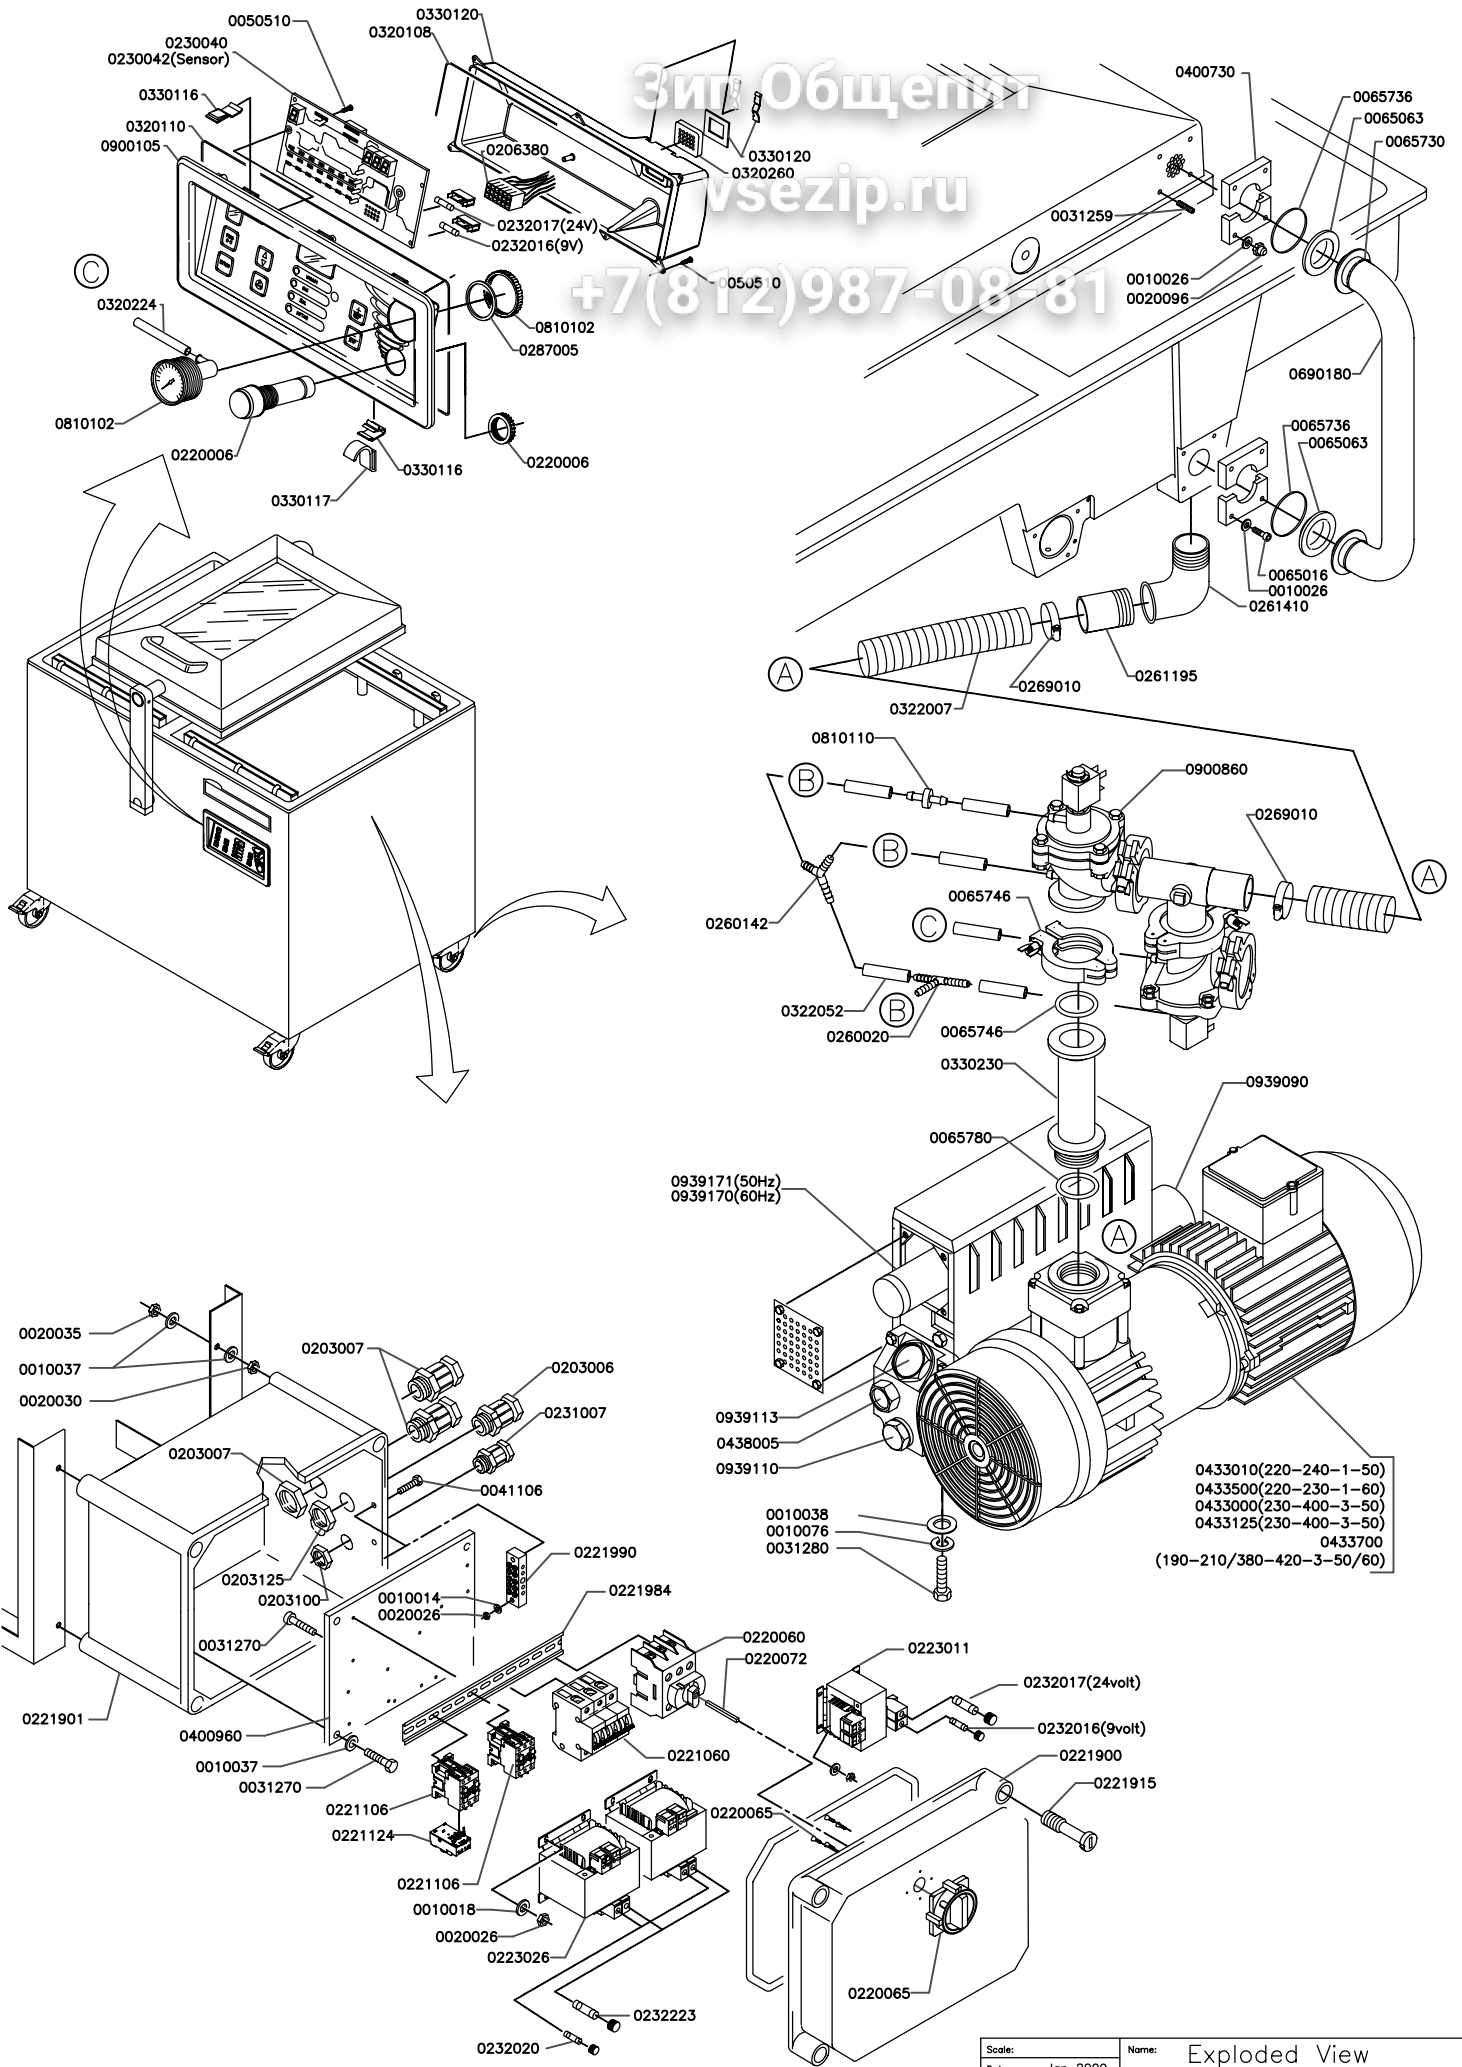

Зип-Общепит
vsezip.ru

+7(812)987-08-81

- 0433010(220-240-1-50)
- 0433500(220-230-1-60)
- 0433000(230-400-3-50)
- 0433125(230-400-3-50)
- 0433700
- (190-210/380-420-3-50/60)

| | | |
|---|--|--|
| Scale: | Name: Exploded View FALCON 2-60 | |
| Date: Jan 2009 | | |
| Drawn by: MD | | |
|  HENKELMAN B.V. P.O. box 2117 5202 CC 's-Hertogenbosch Tel. ++31(0)73 - 6213671 Fax ++31(0)73 - 6221318 The Netherlands | A 4 Drawing: Page 1-3 Rev 050 | |
| | <small>Copyright explicitly reserved. Multiplication or information to third parties in any form is not permitted without written permission of the owner.</small> | |

Зип Общепит

vsezip.ru

+7(812)987-08-81

(CS) = CUT-OFF SEAL
 (DS) = DOUBLE SEAL
 (8mm) = 8mm SEAL

| | | | |
|---|-------|--|-------------------|
| Scale: | Name: | Exploded View FALCON 2-60 (SS) | |
| Date: March 2008 | | | |
| Drawn by: MD | | | |
|  HENKELMAN B.V. P.O. box 2117 5202 CC 's-Hertogenbosch Tel. ++31(0)73 - 6213671 Fax ++31(0)73 - 6221318 The Netherlands | | A 4 | Drawing: Page 2-3 |
| | |  Rev. 030 <small>Ownership explicitly reserved. Multiplication or information to third parties in any form is not permitted without written permission of the owner.</small> | |

Зип Общепит

www.sezip.ru

812)987-08-81

(CS) = CUT-OFF SEAL
 (DS) = DOUBLE SEAL
 (8mm) = 8mm SEAL

| | | | |
|-------------------------|--------------------------|---|-------------------|
| Scale: | Name: | Exploded View FALCON 2-60 (LL) | |
| Date: Jan 2009 | | | |
| Drawn by: RVD | | | |
| | HENKELMAN B.V. | | A 4 |
| | P.O. box 2117 | | Drawing: Page 3-3 |
| | 5202 CC 's-Hertogenbosch | | Rev. 030 |
| | Tel. ++31(0)73 - 6213671 | | |
| Fax ++31(0)73 - 6221318 | | Ownership explicitly reserved. Multiplication or information to third parties in any form is not permitted without written permission of the owner. | |
| The Netherlands | | | |