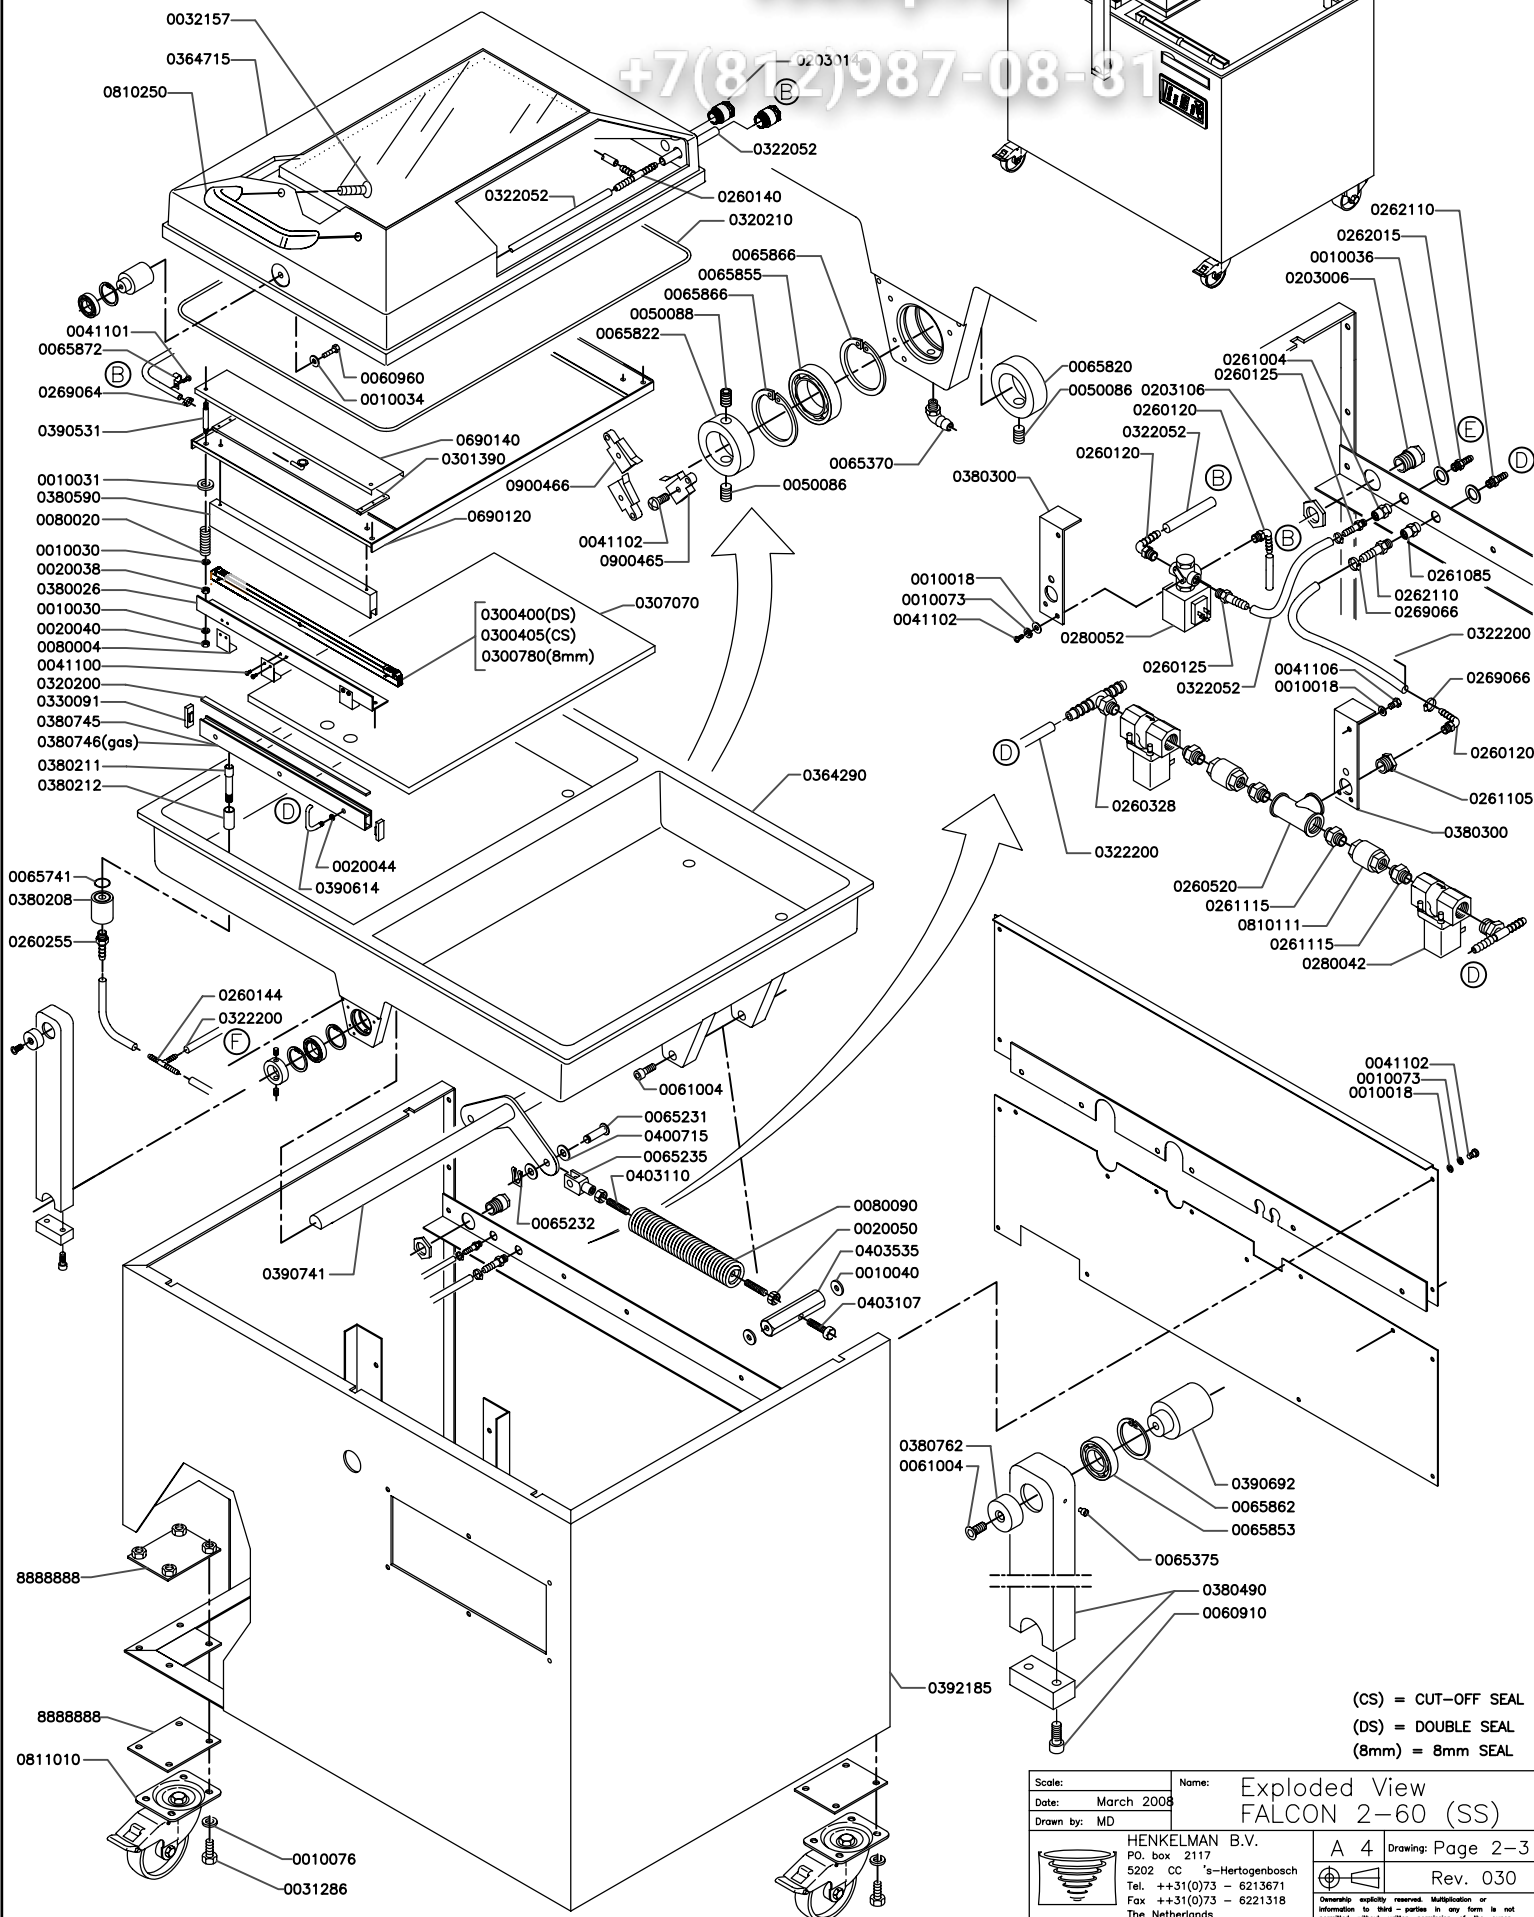

Зип-Общепит
vsezip.ru

+7(812)987-08-81

- 0433010(220-240-1-50)
- 0433500(220-230-1-60)
- 0433000(230-400-3-50)
- 0433125(230-400-3-50)
- 0433700
- (190-210/380-420-3-50/60)

| | | |
|---|--|--|
| Scale: | Name: Exploded View FALCON 2-60 | |
| Date: Jan 2009 | | |
| Drawn by: MD | | |
|  HENKELMAN B.V. P.O. box 2117 5202 CC 's-Hertogenbosch Tel. ++31(0)73 - 6213671 Fax ++31(0)73 - 6221318 The Netherlands | A 4 Drawing: Page 1-3 Rev 050 | |
| | <small>Copyright explicitly reserved. Multiplication or information to third parties in any form is not permitted without written permission of the owner.</small> | |

Зип Общепит

vsezip.ru

+7(812)987-08-81

(CS) = CUT-OFF SEAL
 (DS) = DOUBLE SEAL
 (8mm) = 8mm SEAL

| | | | |
|---|-------|--|-------------------|
| Scale: | Name: | Exploded View FALCON 2-60 (SS) | |
| Date: March 2008 | | | |
| Drawn by: MD | | | |
|  HENKELMAN B.V. P.O. box 2117 5202 CC 's-Hertogenbosch Tel. ++31(0)73 - 6213671 Fax ++31(0)73 - 6221318 The Netherlands | | A 4 | Drawing: Page 2-3 |
| | |  Rev. 030 <small>Ownership explicitly reserved. Multiplication or information to third parties in any form is not permitted without written permission of the owner.</small> | |

Зип Общепит

www.sezip.ru

812)987-08-81

(CS) = CUT-OFF SEAL
 (DS) = DOUBLE SEAL
 (8mm) = 8mm SEAL

| | | | |
|-------------------------|--------------------------|---|-------------------|
| Scale: | Name: | Exploded View FALCON 2-60 (LL) | |
| Date: Jan 2009 | | | |
| Drawn by: RVD | | | |
| | HENKELMAN B.V. | | A 4 |
| | P.O. box 2117 | | Drawing: Page 3-3 |
| | 5202 CC 's-Hertogenbosch | | Rev. 030 |
| | Tel. ++31(0)73 - 6213671 | | |
| Fax ++31(0)73 - 6221318 | | Ownership explicitly reserved. Multiplication or information to third parties in any form is not permitted without written permission of the owner. | |
| The Netherlands | | | |