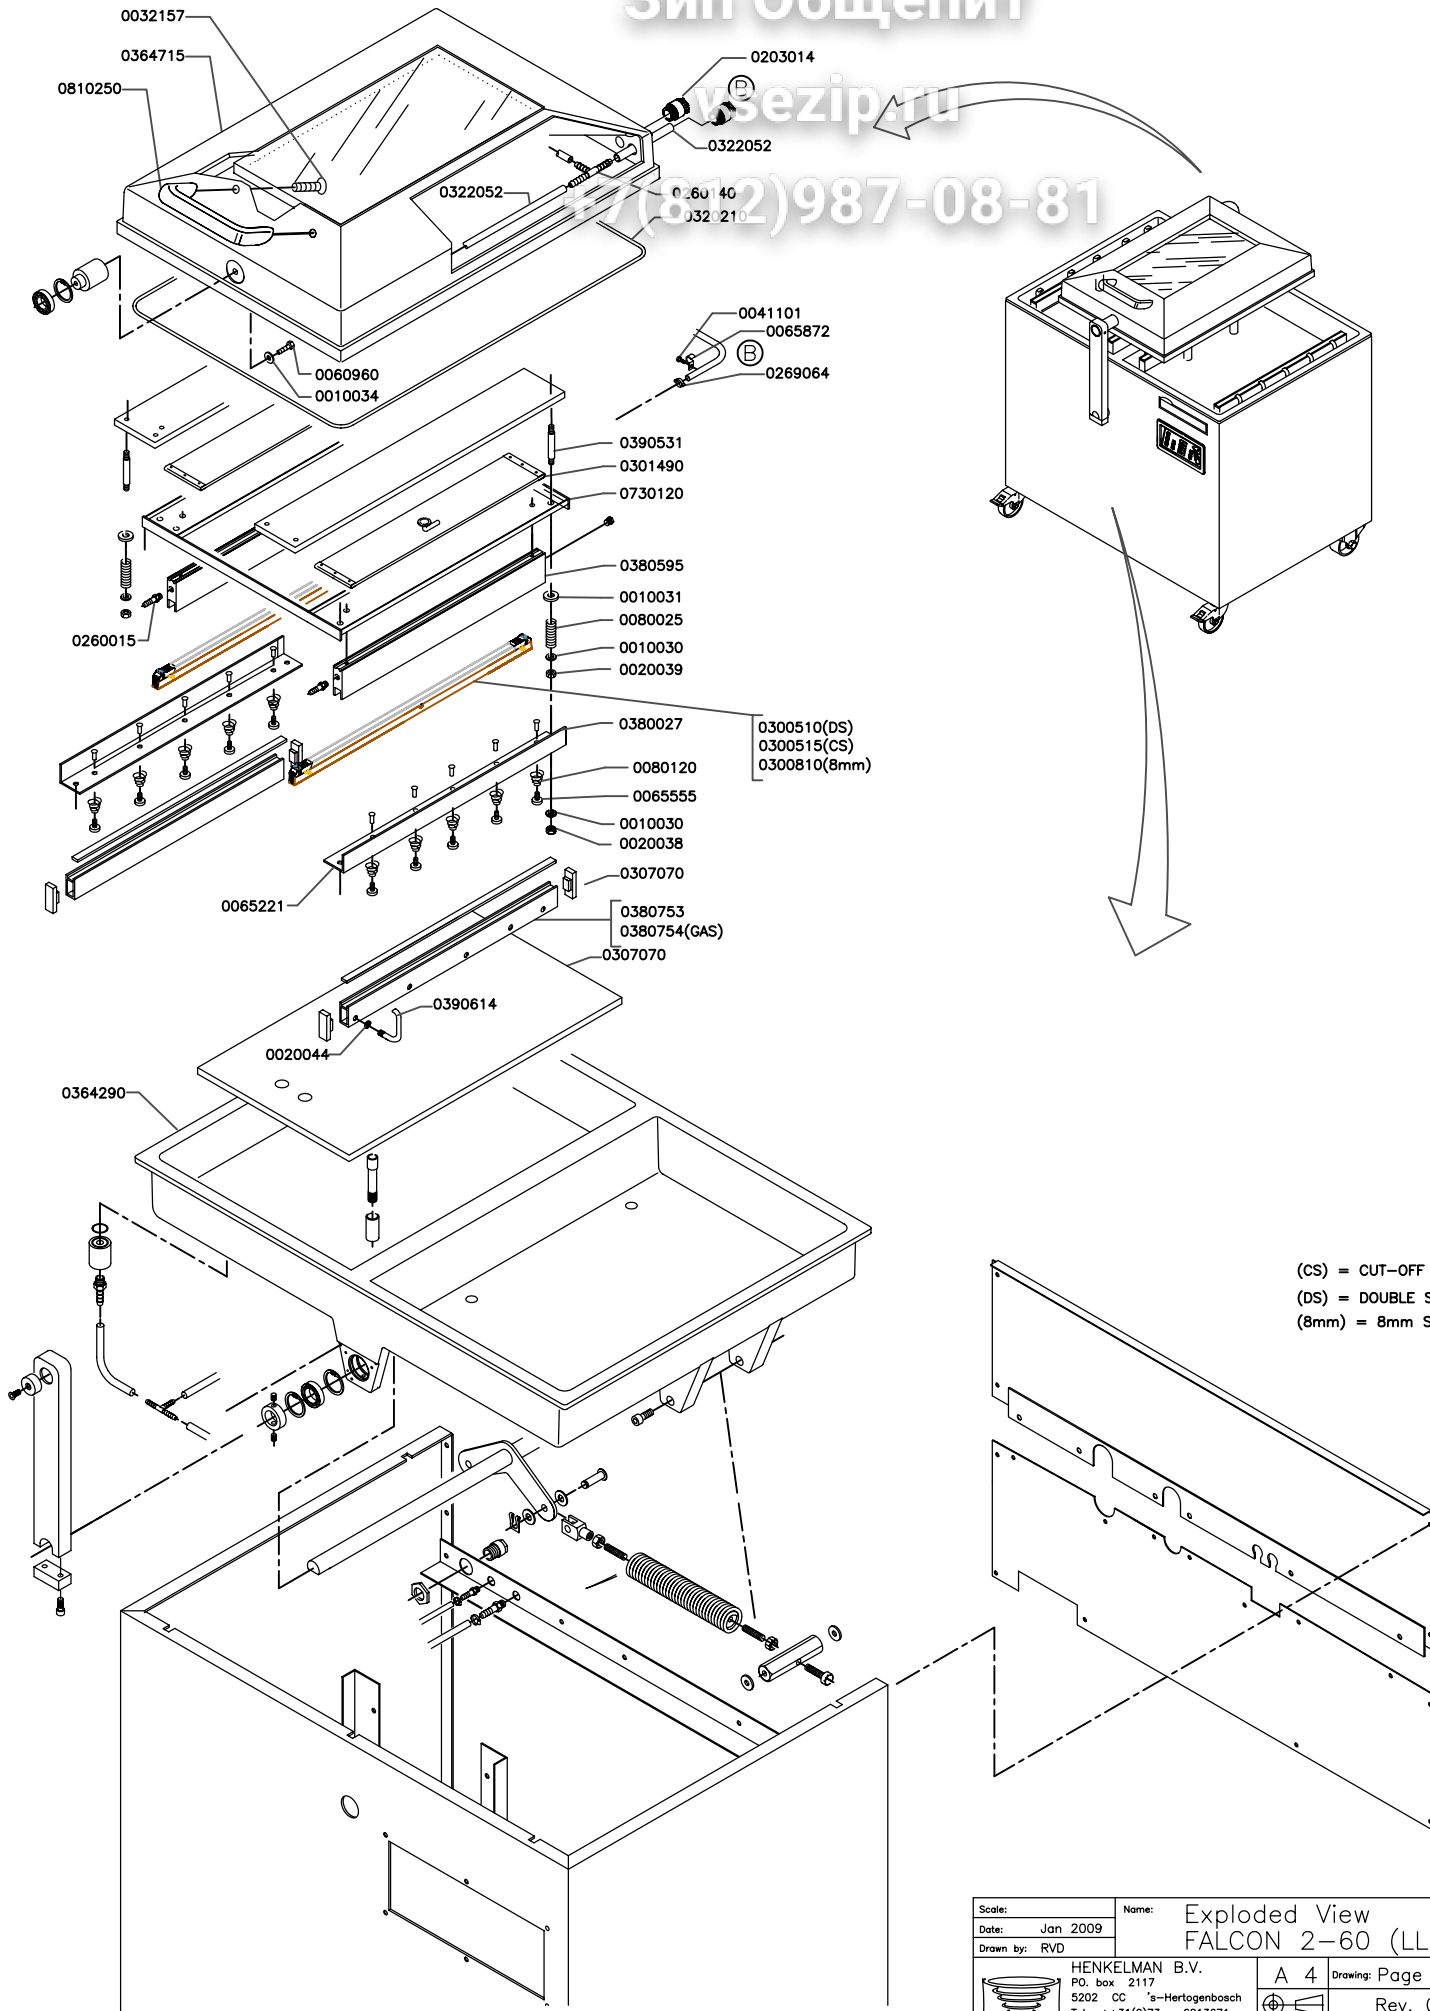

Зип Общепит

vsezip.ru

+7(812)987-08-81

(CS) = CUT-OFF SEAL
 (DS) = DOUBLE SEAL
 (8mm) = 8mm SEAL

| | | | |
|---|-------|--|-------------------|
| Scale: | Name: | Exploded View FALCON 2-60 (SS) | |
| Date: March 2008 | | | |
| Drawn by: MD | | | |
|  HENKELMAN B.V. P.O. box 2117 5202 CC 's-Hertogenbosch Tel. ++31(0)73 - 6213671 Fax ++31(0)73 - 6221318 The Netherlands | | A 4 | Drawing: Page 2-3 |
| | |  Rev. 030 <small>Ownership explicitly reserved. Multiplication or information to third parties in any form is not permitted without written permission of the owner.</small> | |

Зип Общепит

www.sezip.ru

812)987-08-81

(CS) = CUT-OFF SEAL
 (DS) = DOUBLE SEAL
 (8mm) = 8mm SEAL

| | | | |
|-------------------------|--------------------------|---|-------------------|
| Scale: | Name: | Exploded View FALCON 2-60 (LL) | |
| Date: Jan 2009 | | | |
| Drawn by: RVD | | | |
| | HENKELMAN B.V. | | A 4 |
| | P.O. box 2117 | | Drawing: Page 3-3 |
| | 5202 CC 's-Hertogenbosch | | Rev. 030 |
| | Tel. ++31(0)73 - 6213671 | | |
| Fax ++31(0)73 - 6221318 | | Ownership explicitly reserved. Multiplication or information to third parties in any form is not permitted without written permission of the owner. | |
| The Netherlands | | | |