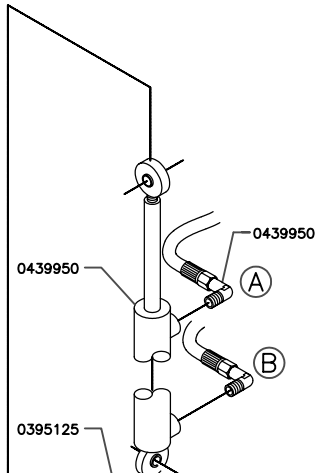

0439950

0439950

0031258

0010026

0020035

0010037

0061002

0020040

0010038

0395110
0020035
0010037
0395110
0020030
0010037

0221921
0203101
0203007
0203005
0221990
0221922
0221972

0221955
0221960
0221975
0221984
0221072

0220061
0220072
0042115
0221976

0221920
0221920
0221915

0220105
0010014
0041244
0203004

0221013
0220008

0221978
0221124
0220027

0203100
0203107
0203105

0010037
0031268

0010038
0031286

0220065

Scale:	Name:	Exploded View	
Date: Nov 2008	DT60 400 V		
Drawn by: MD	A 4 Drawing Page 3-3		
HENKELMAN B.V. P.O. box 2117 5202 CC 's-Hertogenbosch Tel. ++31(0)73 - 6213671 Fax ++31(0)73 - 6221318 The Netherlands		Rev. 03