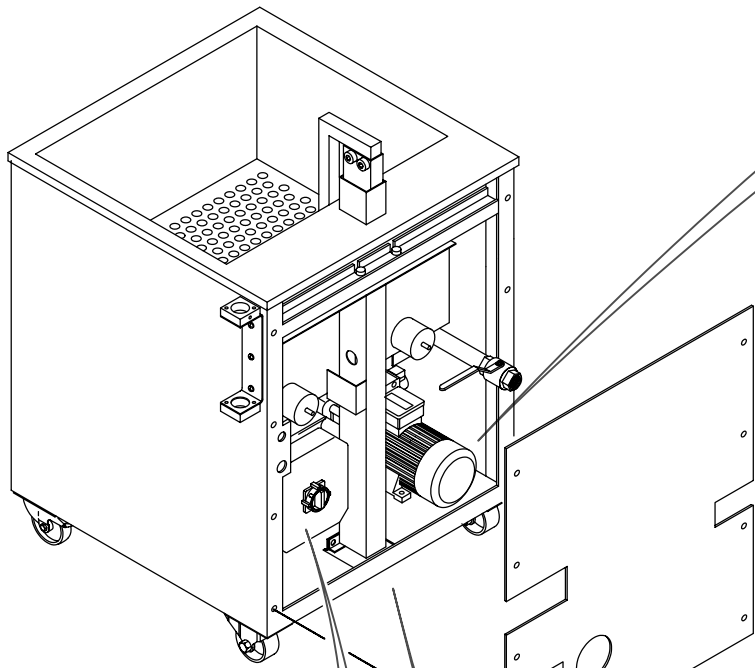

0010031
0061006
0020098
0010031

0400706
0395130

0065254
0395125
0400706

0042102
0400709