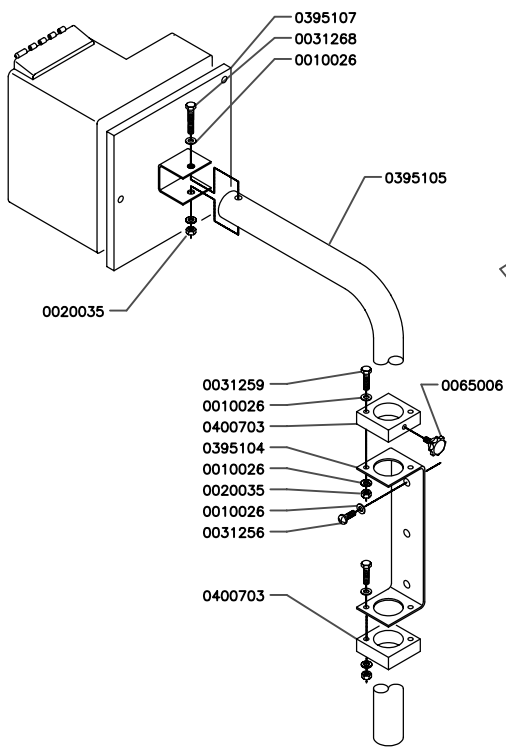

Зип Общепит

vsezip.ru

+7(812)987-08881

Scale:	Name:	Exploded View	
Date:	Jan 2007		
Drawn by:	MD		
HENKELMAN B.V.		A 4 Drawing Page 1-3	
PO. box 2117		5202 CC 's-Hertogenbosch	
Tel. ++31(0)73 - 6213671		Rev. 040	
Fax ++31(0)73 - 6221318		Copyright Henkelman B.V. All rights reserved. Reproduction or	
The Netherlands		distribution in any form is not permitted without written permission of the owner.