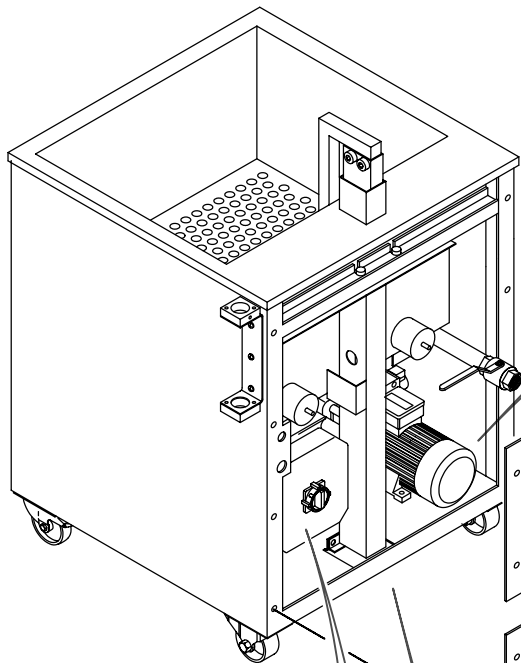

0320125
0010031
0061006
0020098
0010031

0400706
0395130

0065254
0395125

0042102

0400709