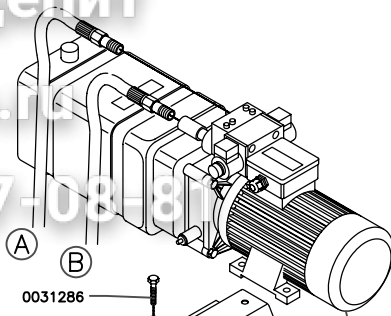

Зип Общепит

vsezip.ru

+7(812)987-08-81

0031286
0010038
0020040
0439950