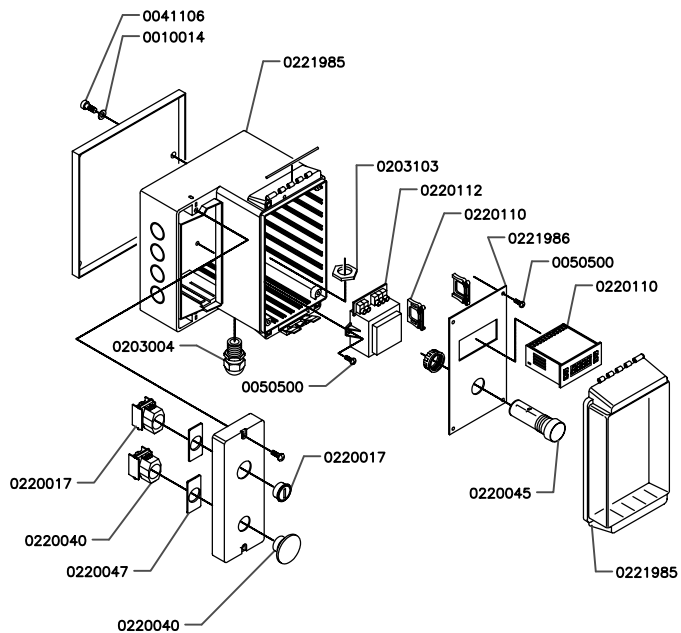

Зип Общепит

vsezip.ru

+7(812)987-08881

Scale:	Name:	Exploded View	
Date:	Jan 2007		
Drawn by:	MD		
HENKELMAN B.V.		A 4 Drawing Page 1-3	
PO. box 2117		5202 CC 's-Hertogenbosch	
Tel. ++31(0)73 - 6213671		Rev. 040	
Fax ++31(0)73 - 6221318		Copyright Henkelman B.V. All rights reserved. Reproduction or	
The Netherlands		distribution in any form is not permitted without written permission of the owner.