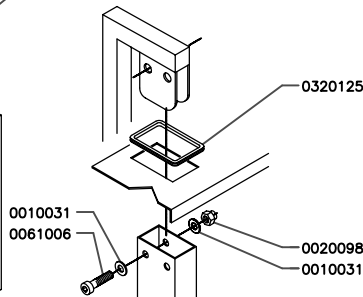

0320125
0010031
0061006
0020098
0010031

0400706
0395130

0065254
0395125

0042102

0400709