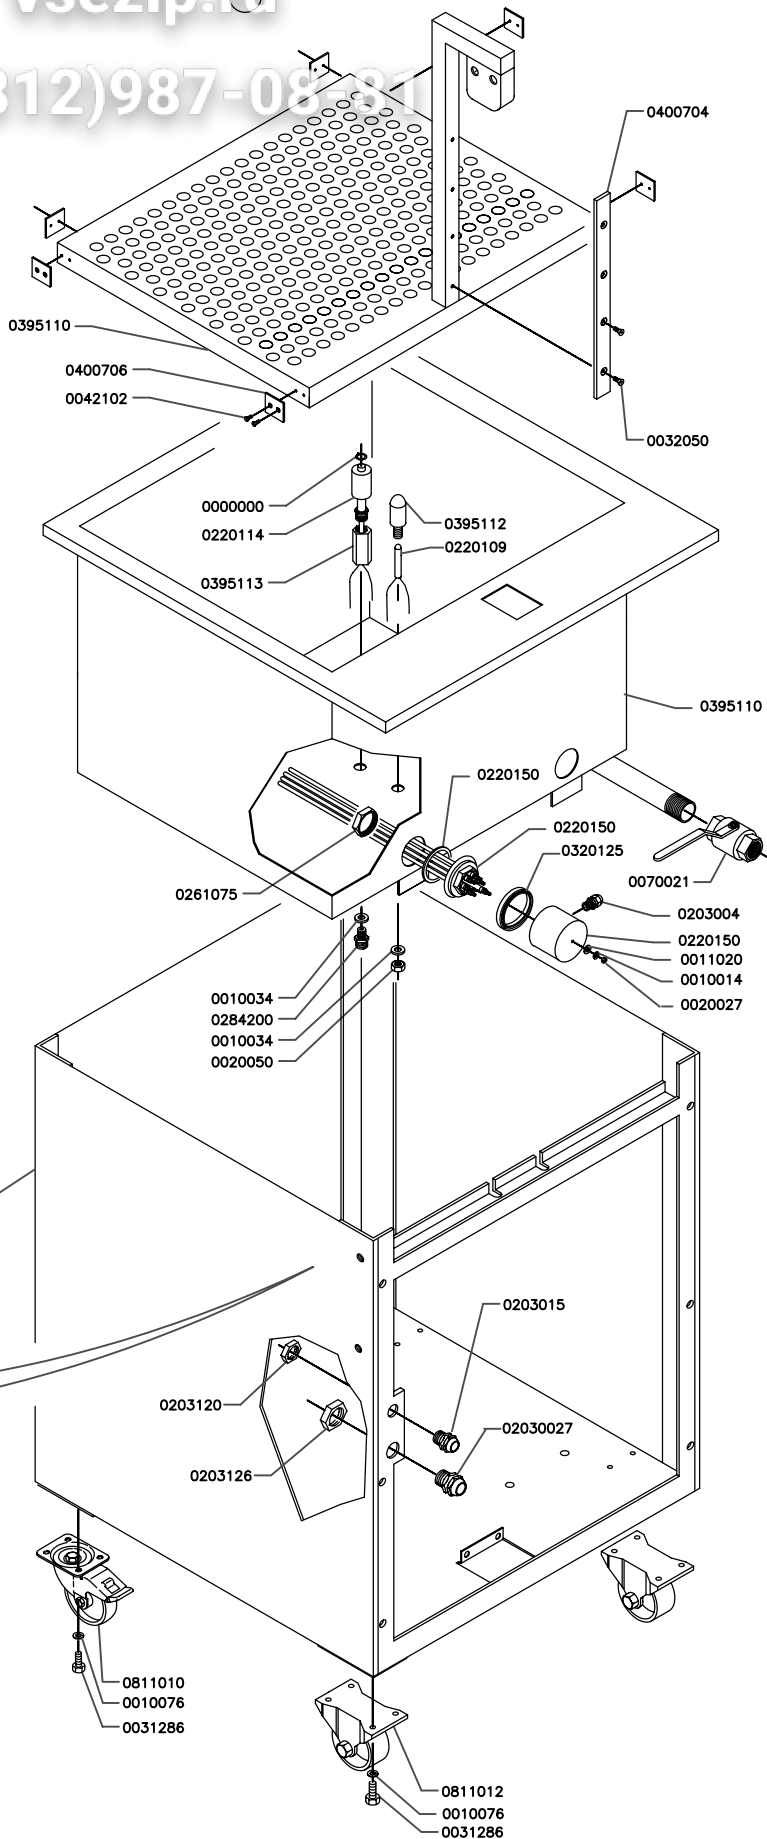

Зип Общепит

vsezip.ru

+7(812)987-08881

Scale:	Name:	Exploded View	
Date:	Jan 2007		
Drawn by:	MD		
HENKELMAN B.V.		A 4 Drawing Page 1-3	
PO. box 2117		5202 CC 's-Hertogenbosch	
Tel. ++31(0)73 - 6213671		Rev. 040	
Fax ++31(0)73 - 6221318		Copyright Henkelman B.V. All rights reserved. Reproduction or	
The Netherlands		distribution in any form is not permitted without written permission of the owner.