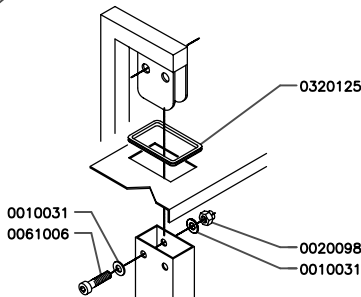

0010031
0061006
0020098
0010031

0400706
0395130

0065254
0395125
0400706

0042102
0400709