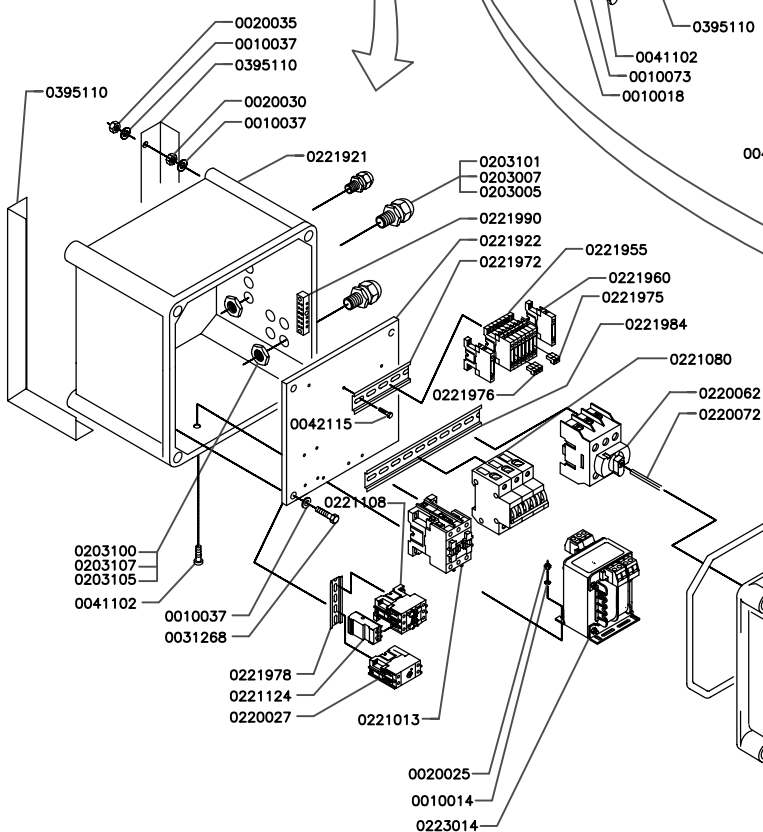

0395110
0020035
0010037
0395110

0020030
0010037

0221921

0203101
0203007
0203005

0221990
0221922
0221972

0221955
0221960
0221975

0221984

0221080

0220062
0220072

0221920
0221920
0221915

0220105
0010014
0041244

0203004

0203100
0203107
0203105

0041102

0010037
0031268

0221978
0221124
0220027

0221013

0020025
0010014
0223014

Scale:	Name:	Exploded View	
Date:	DT60 200-230 V		
Drawn by:	MD		
HENKELMAN B.V.		A 4 Drawing Page 2-3	
5202 CC 's-Hertogenbosch		Rev. 040	
Tel. ++31(0)73 - 6213671		© Henkelman B.V. All rights reserved. Reproduction or	
Fax ++31(0)73 - 6221318		distribution in any form is not	
The Netherlands		permitted without written permission of the owner.