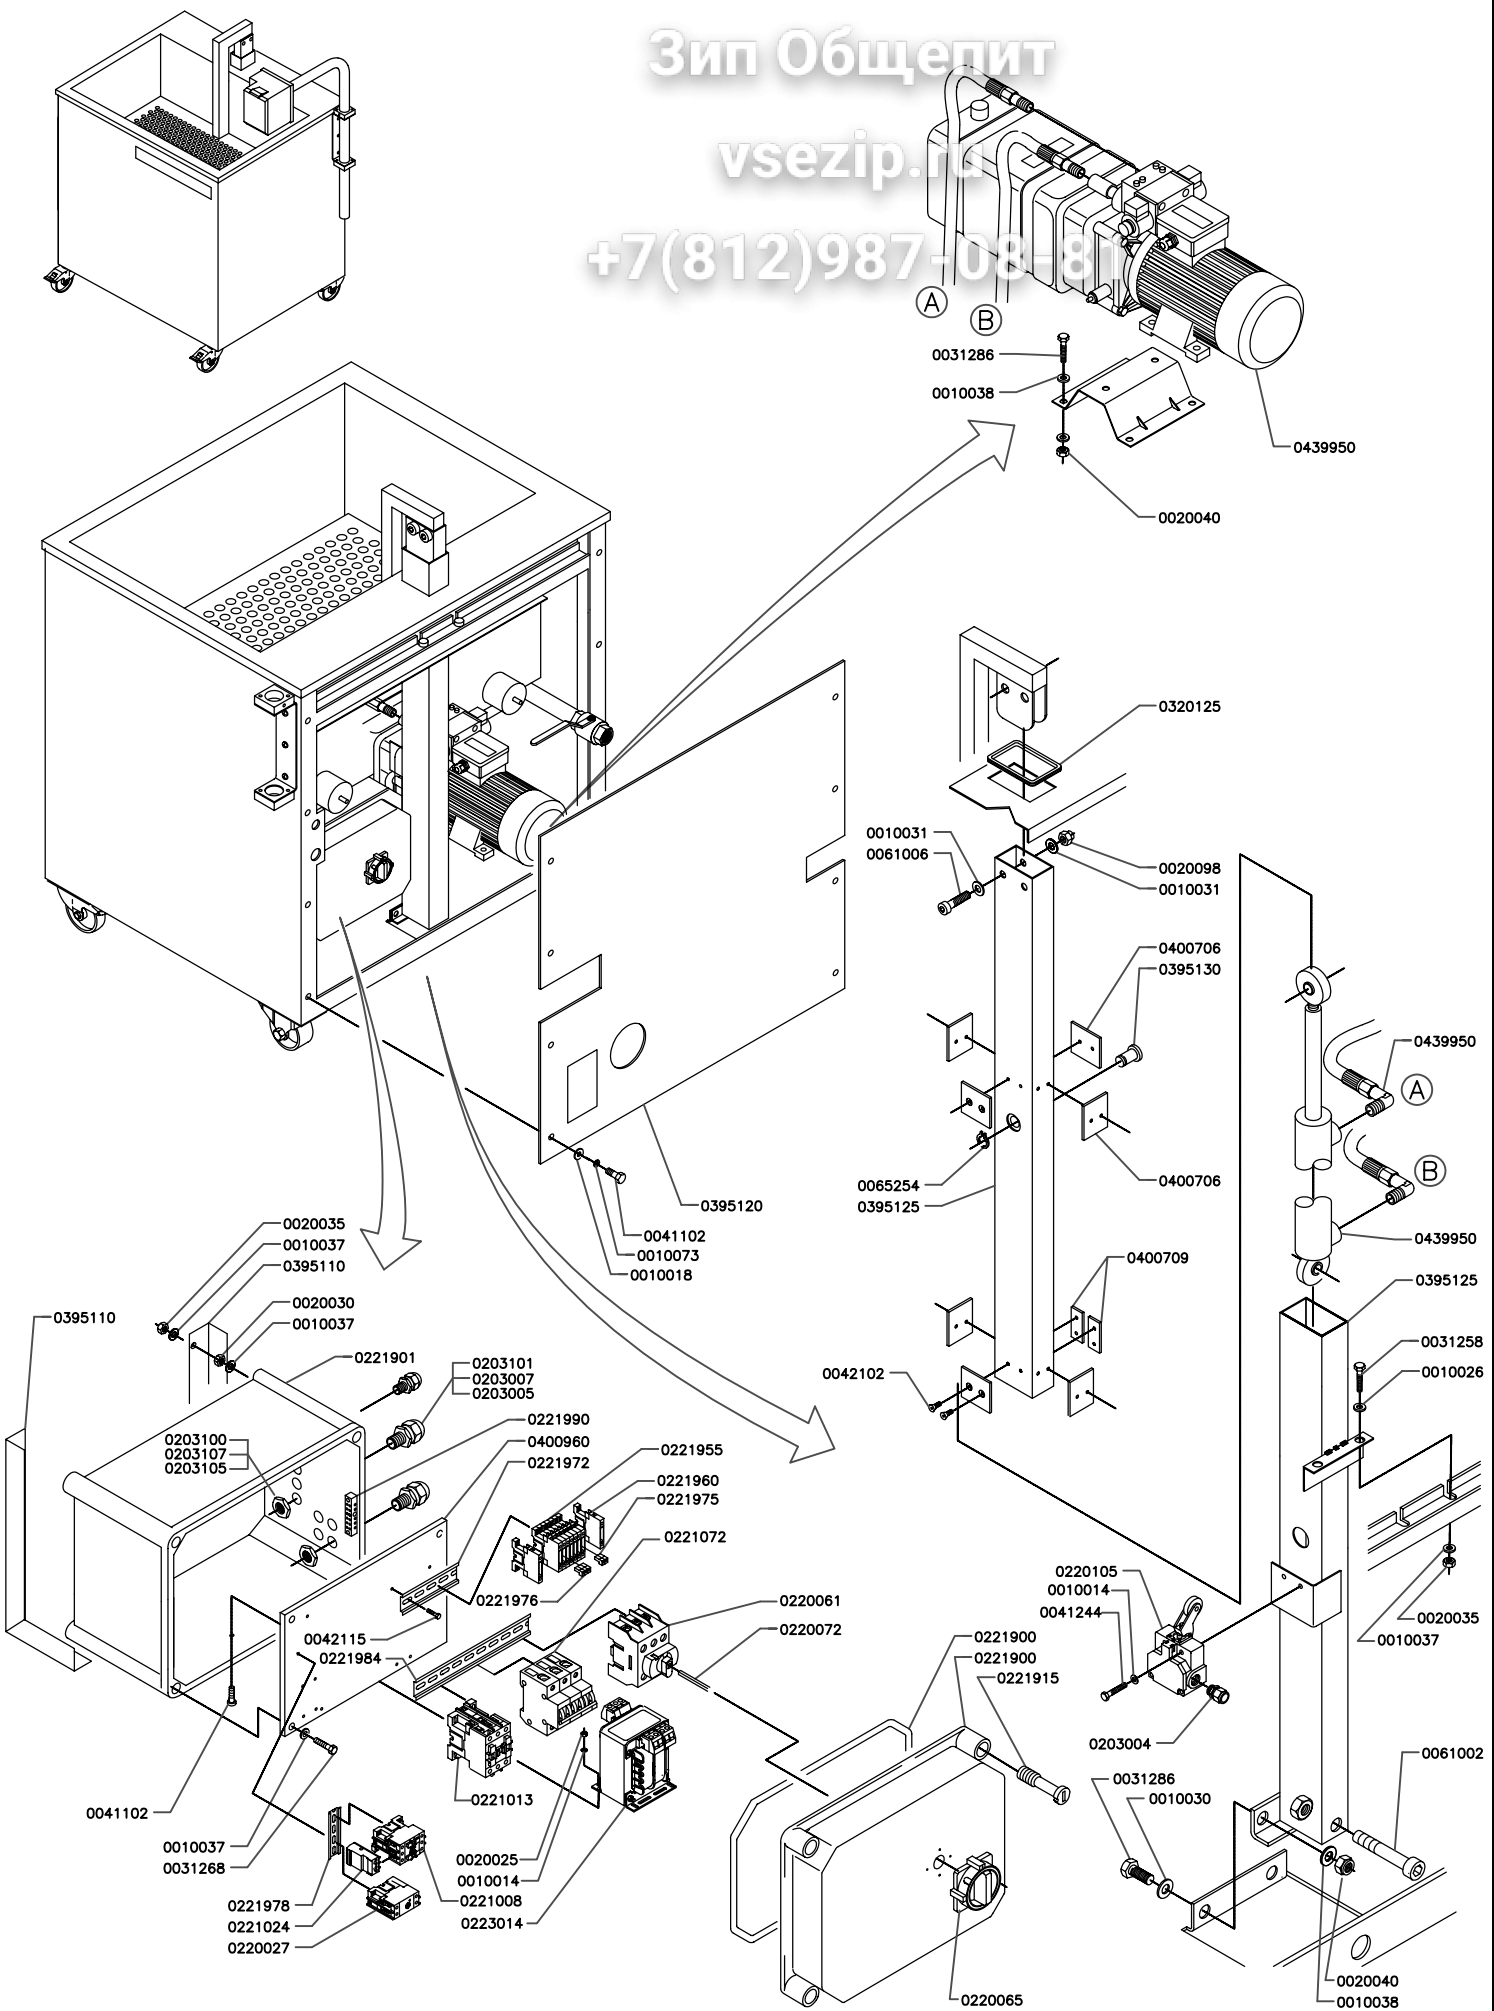

Зип Общепит

vsezip.ru

+7(812)987-08-81

Scale:	Name:	Exploded View
Date: Jan 2007		DT100 - 400V
Drawn by: MD		
HENKELMAN B.V. P.O. box 2117 5202 CC 's-Hertogenbosch Tel. ++31(0)73 - 6213671 Fax ++31(0)73 - 6221318 The Netherlands		A 4 Drawing Page 3-3 Rev. 050