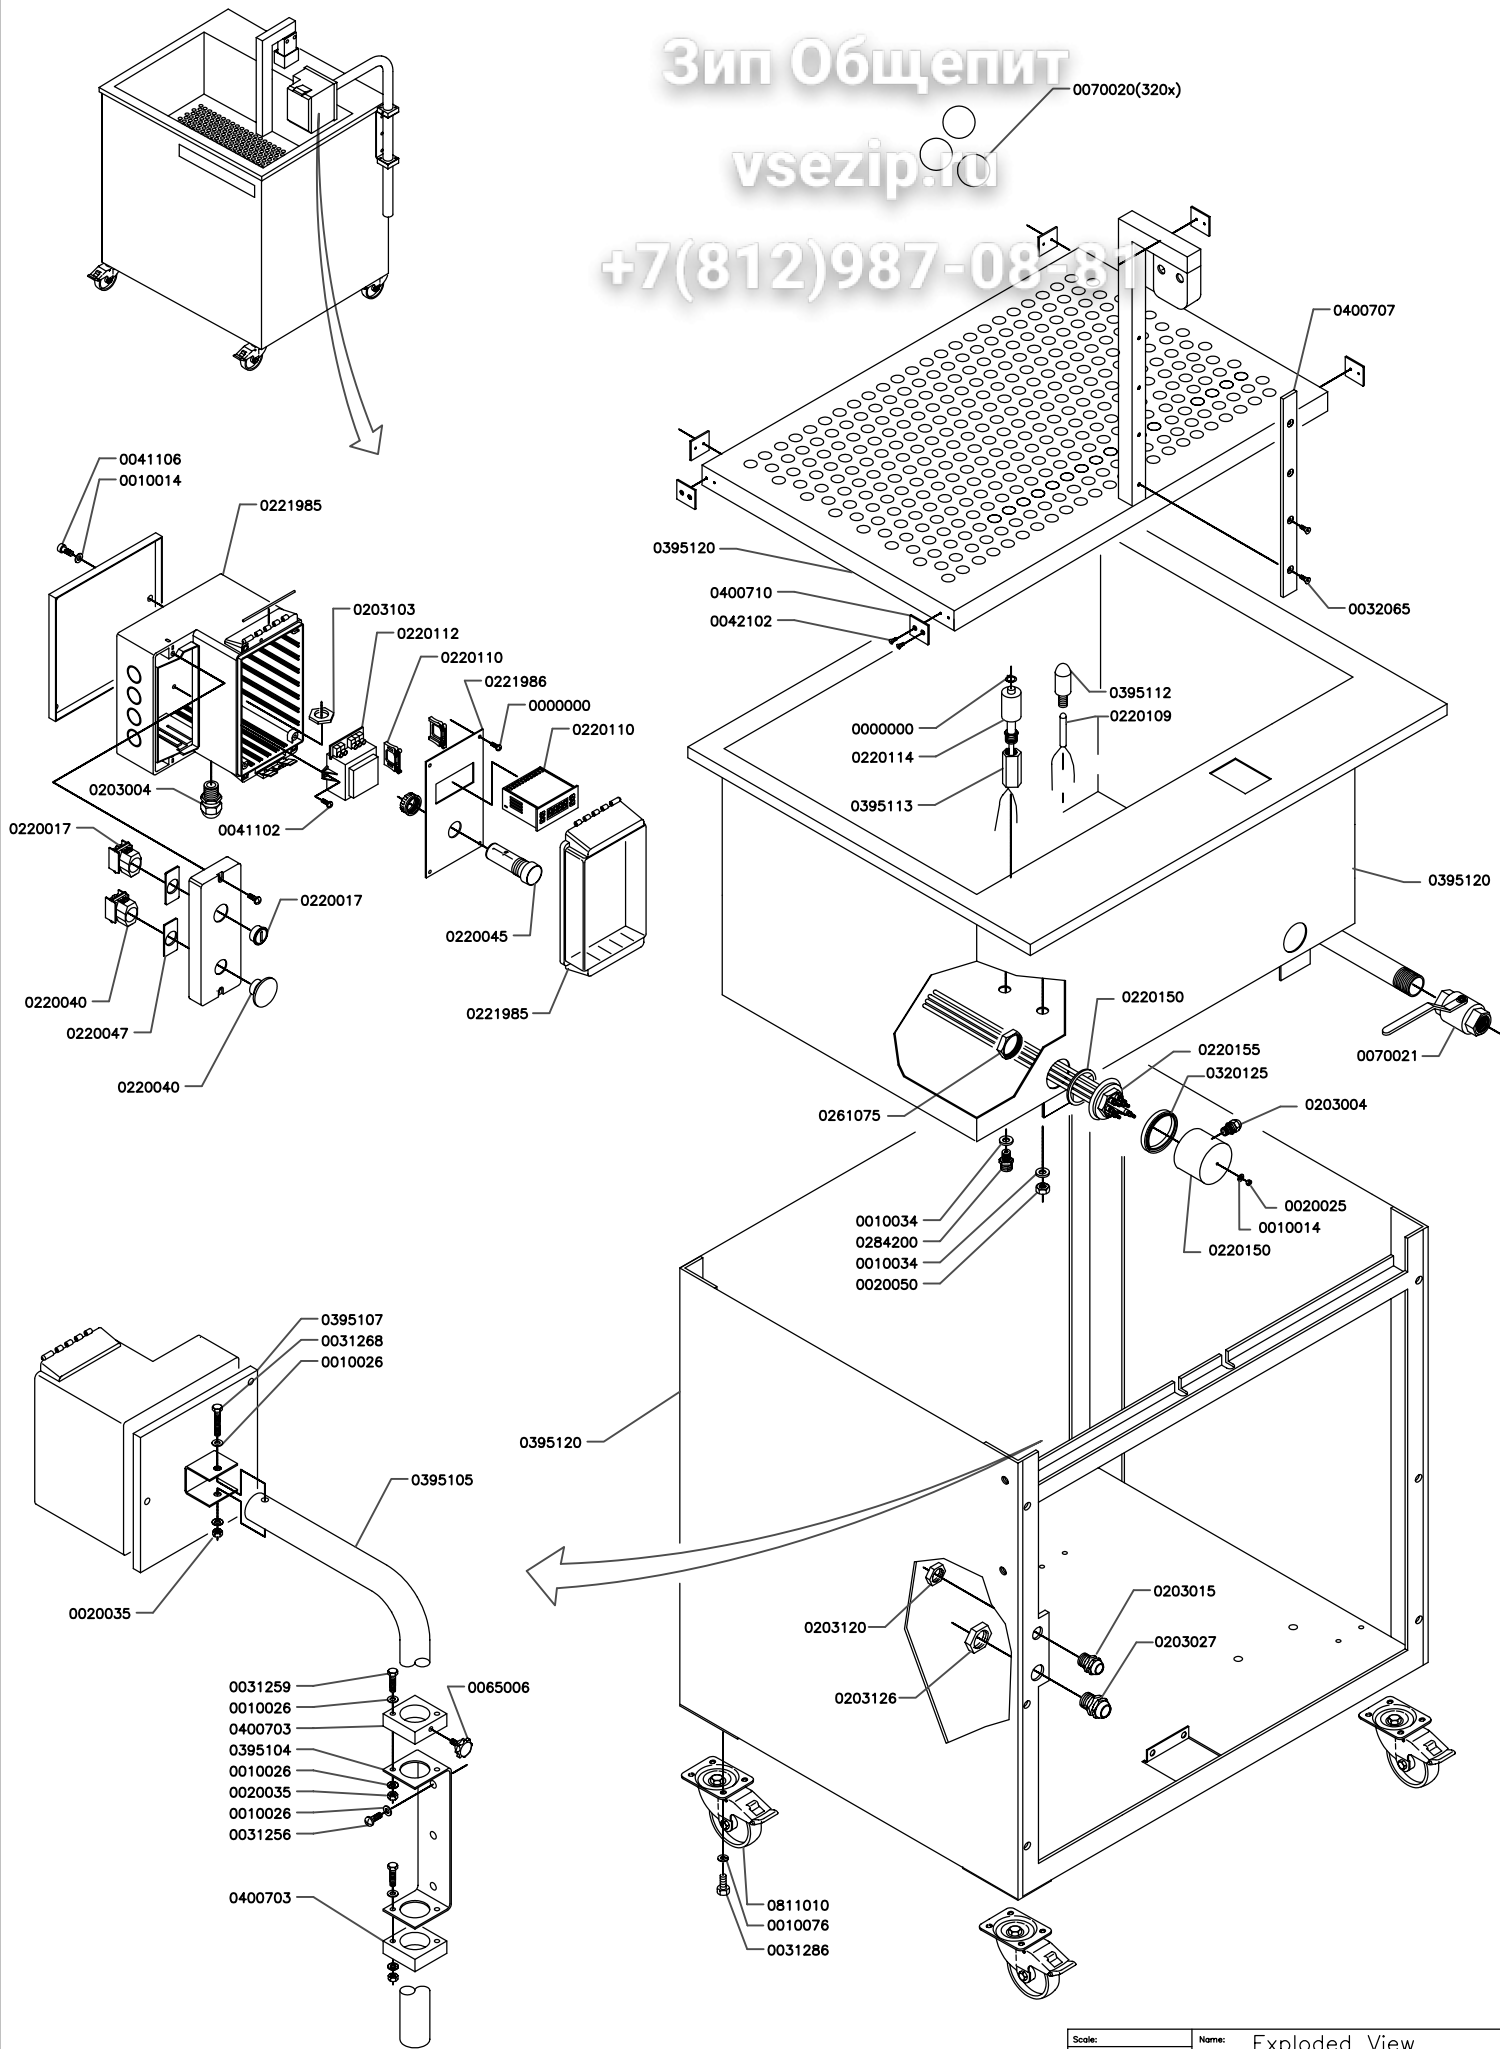

Зип Общепит
vsezip.ru

+7(812)987-0828

Scale:	Name:	Exploded View	
Date: Jan 2007	DT100		
Drawn by: MD	HENKELMAN B.V.		
HENKELMAN B.V.		A 4 Drawing: Page 1-3	
PO. box 2117		Rev. 040	
5202 CC 's-Hertogenbosch		⊕	
Tel. ++31(0)73 - 6213671		⊗	
Fax ++31(0)73 - 6221318		⊙	
The Netherlands		⊖	
Caution: handling, transport, installation or information in third-party form is not permitted without written permission of the owner.