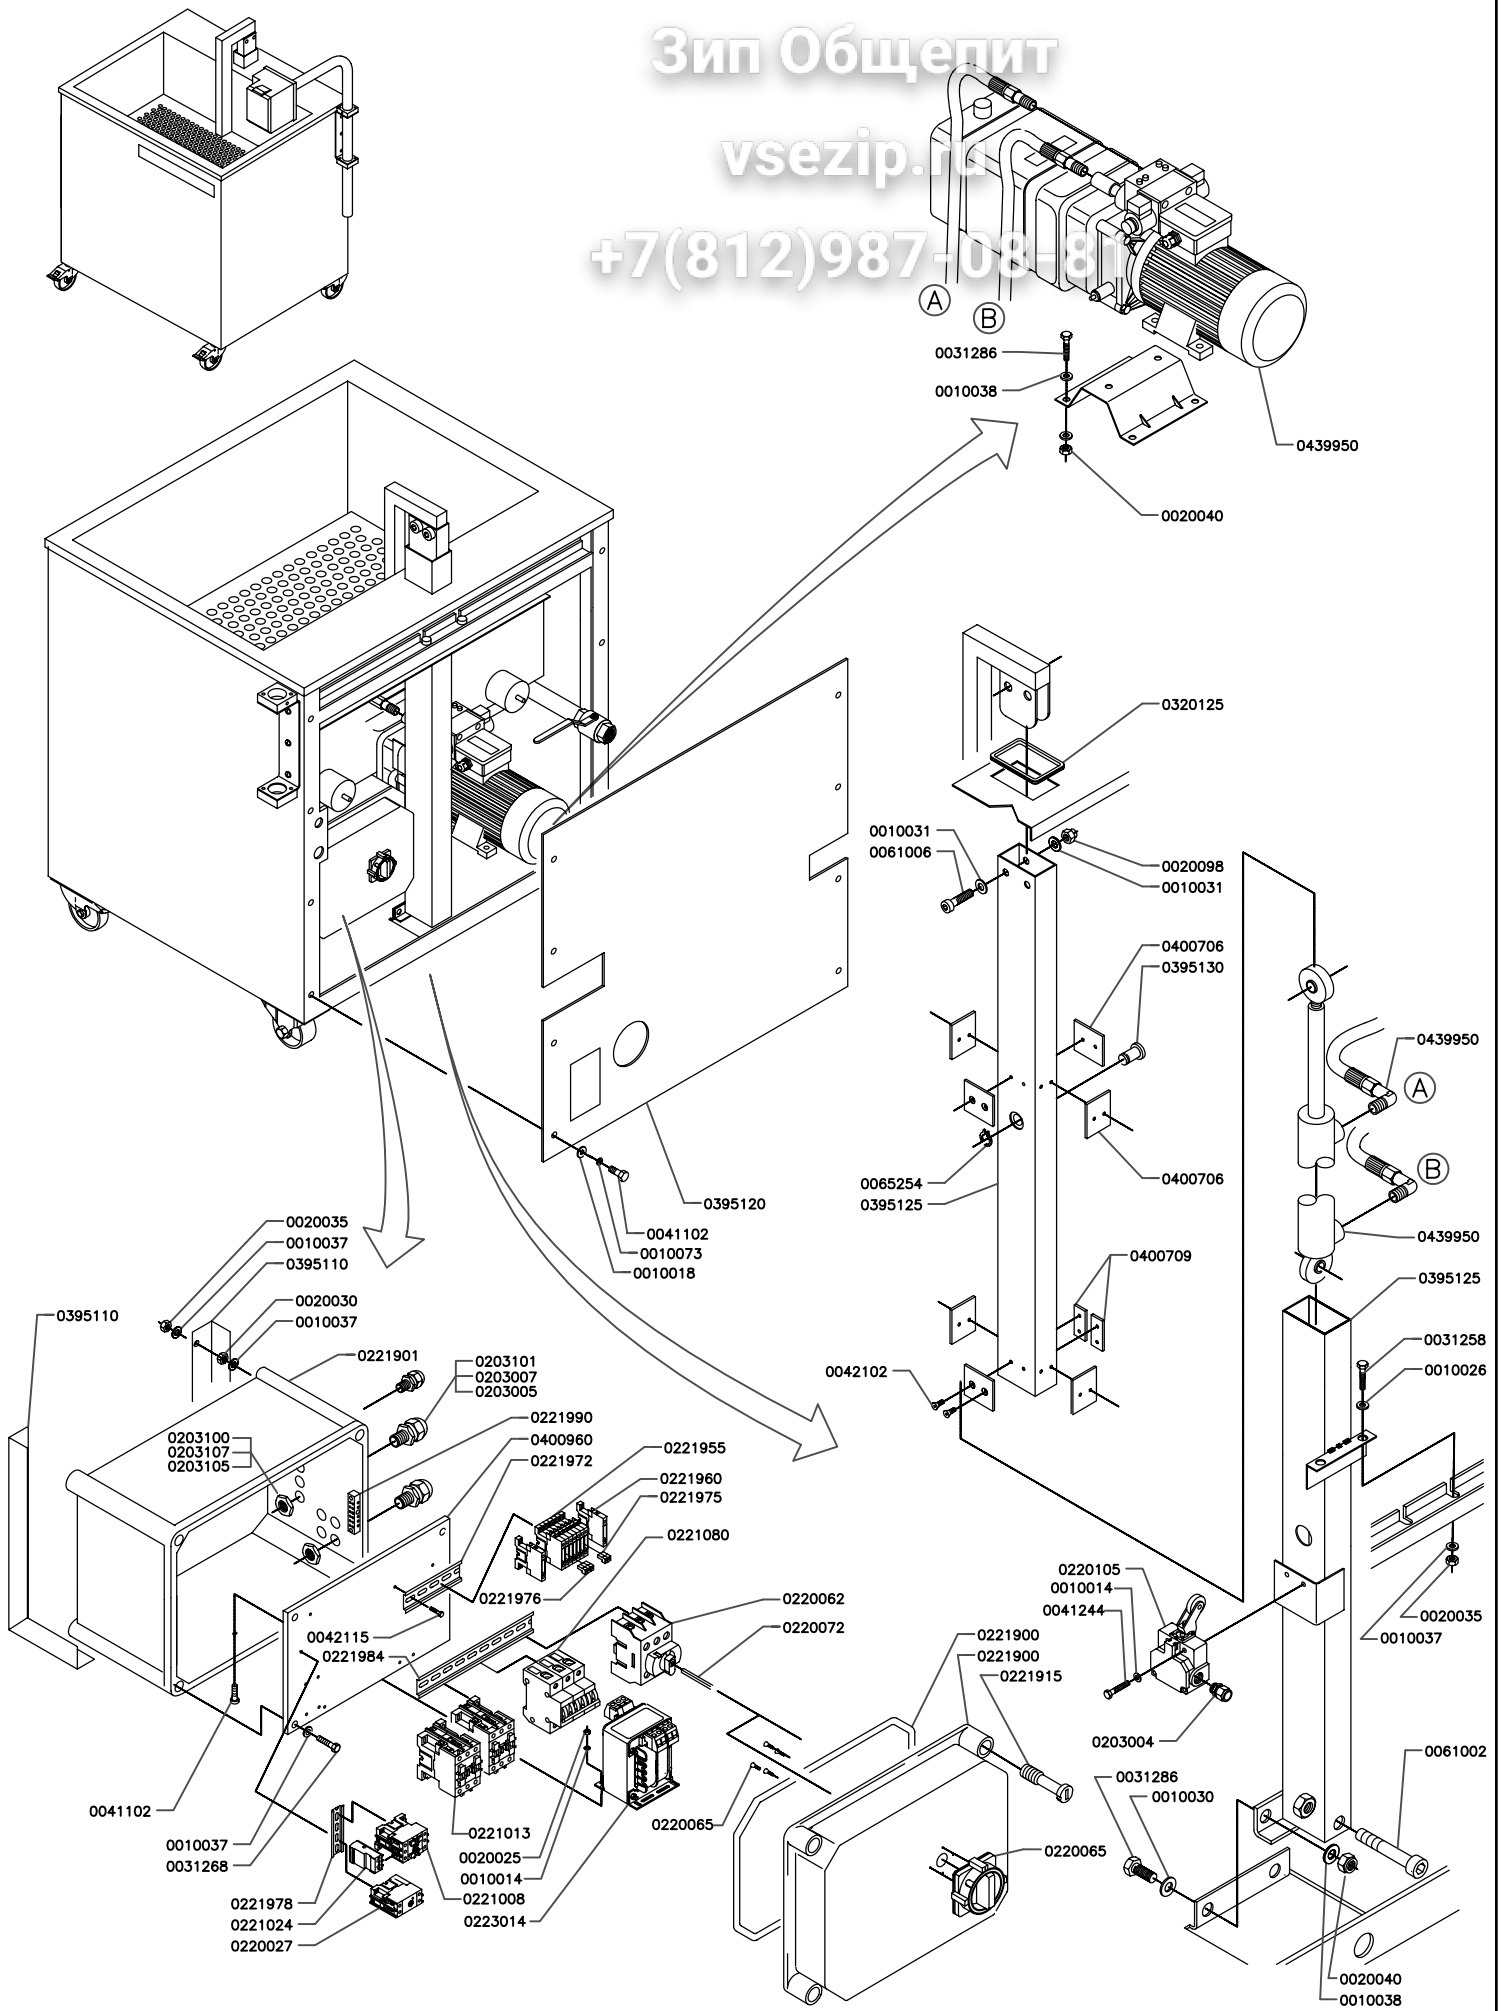

Зип Общепит

vsezip.ru

+7(812)987-08-81

Scale:	Name:	Exploded View	
Date: Jan 2007	DT100 - 200-230V		
Drawn by: MD	A 4 Drawing Page 2-3		
HENKELMAN B.V.		5202 CC 's-Hertogenbosch	Rev. 050
Tel. ++31(0)73 - 6213671		Fax ++31(0)73 - 6221318	© Henkelman B.V. All rights reserved. Reproduction or
The Netherlands		Information in this - parts - list is not	permitted without written permission of the owner.

Зип Общепит

vsezip.ru

+7(812)987-08-81

Scale:	Name:	Exploded View	
Date: Jan 2007	DT100 - 400V		
Drawn by: MD	A 4 Drawing Page 3-3		
HENKELMAN B.V. P.O. box 2117 5202 CC 's-Hertogenbosch Tel. ++31(0)73 - 6213671 Fax ++31(0)73 - 6221318 The Netherlands		Rev. 050	
		<small>Copyright Henkelman B.V. All rights reserved. Reproduction or distribution of this drawing is not permitted without written permission of the owner.</small>	