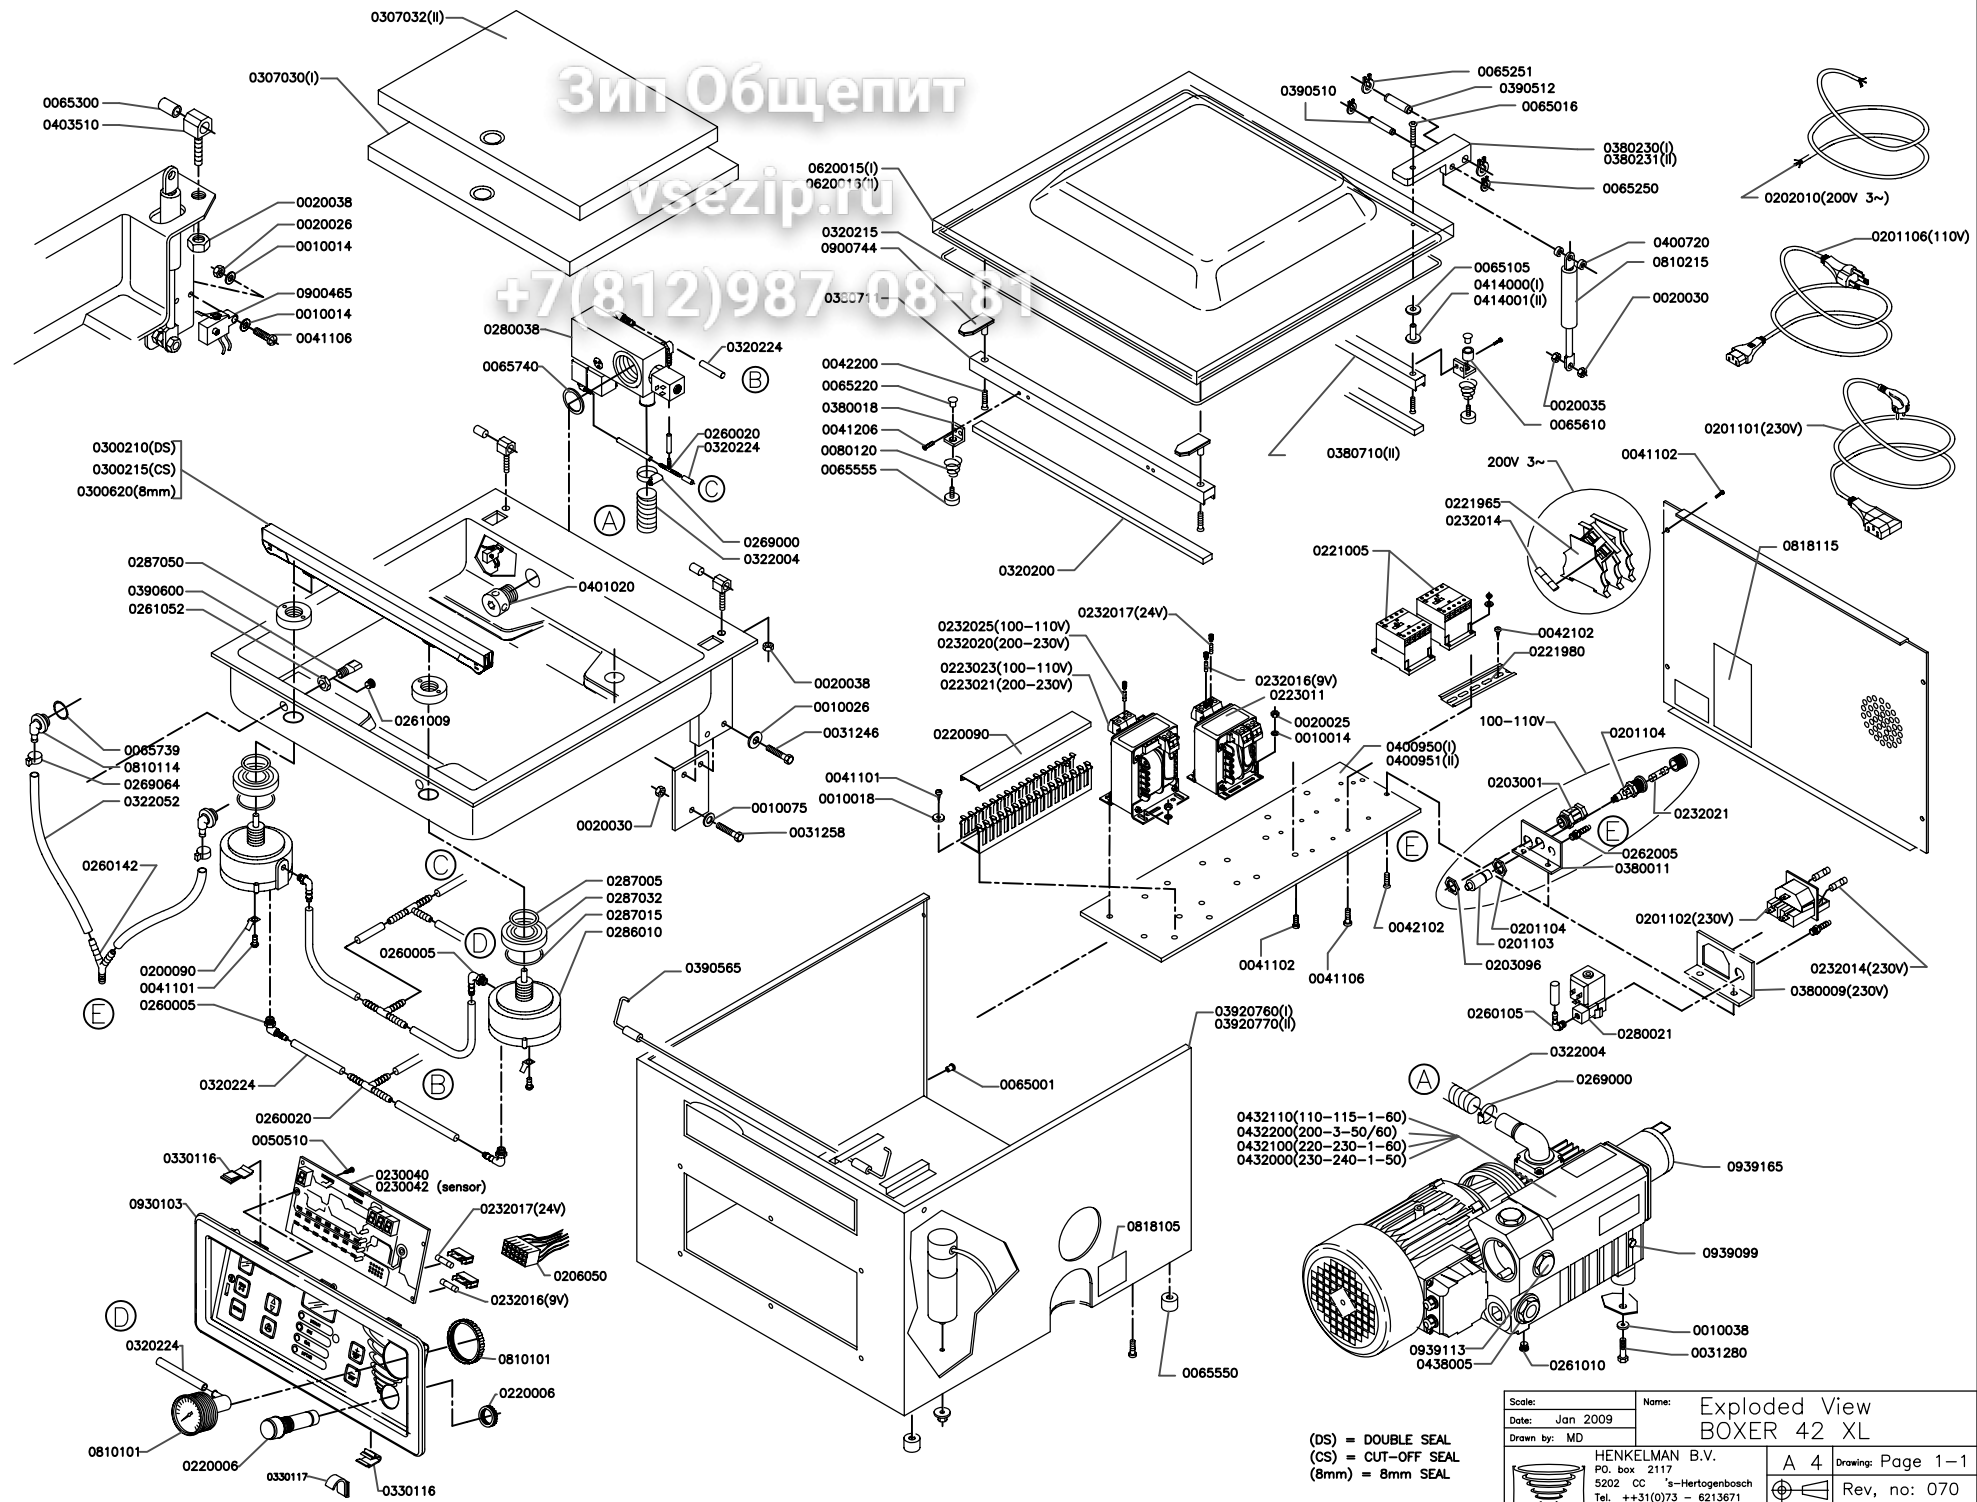

Зип Общепит

vsezip.ru

+7(812)987-08-81

(DS) = DOUBLE SEAL
 (CS) = CUT-OFF SEAL
 (8mm) = 8mm SEAL

Scale:	Name:
Date: Jan 2009	Exploded View BOXER 42 XL
Drawn by: MD	
HENKELMAN B.V. PO. box 2117 5202 CC 's-Hertogenbosch Tel. ++31(0)73 - 6213671 Fax ++31(0)73 - 6221318 The Netherlands	
A 4	Drawing: Page 1-1
Rev. no: 070	
<small>Ownership explicitly reserved. Multiplication or information to third parties in any form is not permitted without written permission of the owner.</small>	