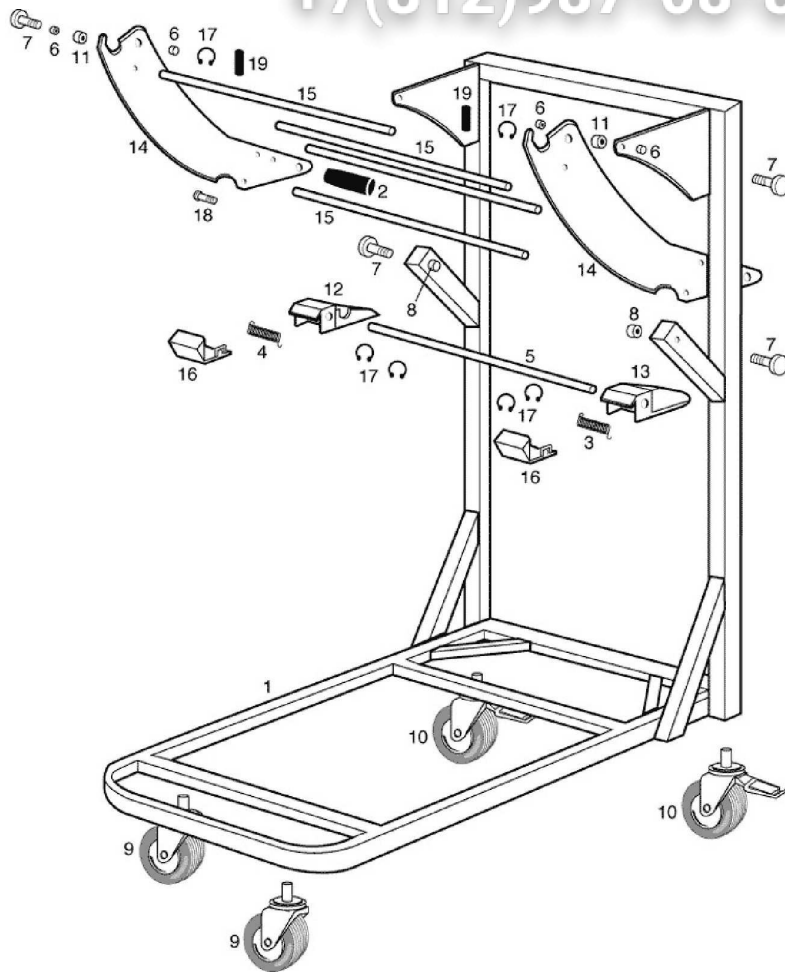

| Pos | Code | Description | Info |
|-----|---------|--------------------------------|-------------|
| 001 | 30T3620 | FRAME ASS. Y | 19/01/1998- |
| 002 | 36M3250 | HANDLE | 01/05/1997- |
| 003 | 36E0220 | SPRING | 01/05/1997- |
| 004 | 36E0230 | SPRING | 01/05/1997- |
| 005 | 36E0170 | HOOK SUPPORT PIPE | 01/05/1997- |
| 006 | 36E0081 | BUSHING | 25/11/1997- |
| 007 | 36E0070 | HOOKS SUPPORT PIN | 01/05/1997- |
| 008 | 36E1010 | BUSHING | 19/01/1998- |
| 009 | 36G9870 | PIVOTING CASTOR Ø80 | 19/04/2001- |
| 010 | 36G9880 | PIVOTING CASTOR WITH BRAKE Ø80 | 19/04/2001- |
| 011 | 36E0100 | BUSHING | 01/05/1997- |
| 012 | 35Y0241 | RH HOOK SYSTEM | 25/11/1997- |
| 013 | 35Y0251 | LH HOOK SYSTEM | 25/11/1997- |
| 014 | 35Y0300 | LEVER | 01/05/1997- |
| 015 | 30Z1930 | SPACER PIPE | 01/05/1997- |
| 016 | 35Y0320 | SPRING GUARD | 01/05/1997- |
| 017 | 31Z0200 | RING | 01/05/1997- |
| 018 | 31A1460 | SCREW TE M12X50 | 01/05/1997- |
| 019 | 31Z0090 | LOCKPIN | 01/05/1997- |
| 020 | 30T3610 | PIPE ASSEMBLY | 19/01/1998- |
| 021 | 36Q1580 | PLUG | 15/04/1998- |
| 022 | 36Q1580 | PLUG | 19/05/1999- |