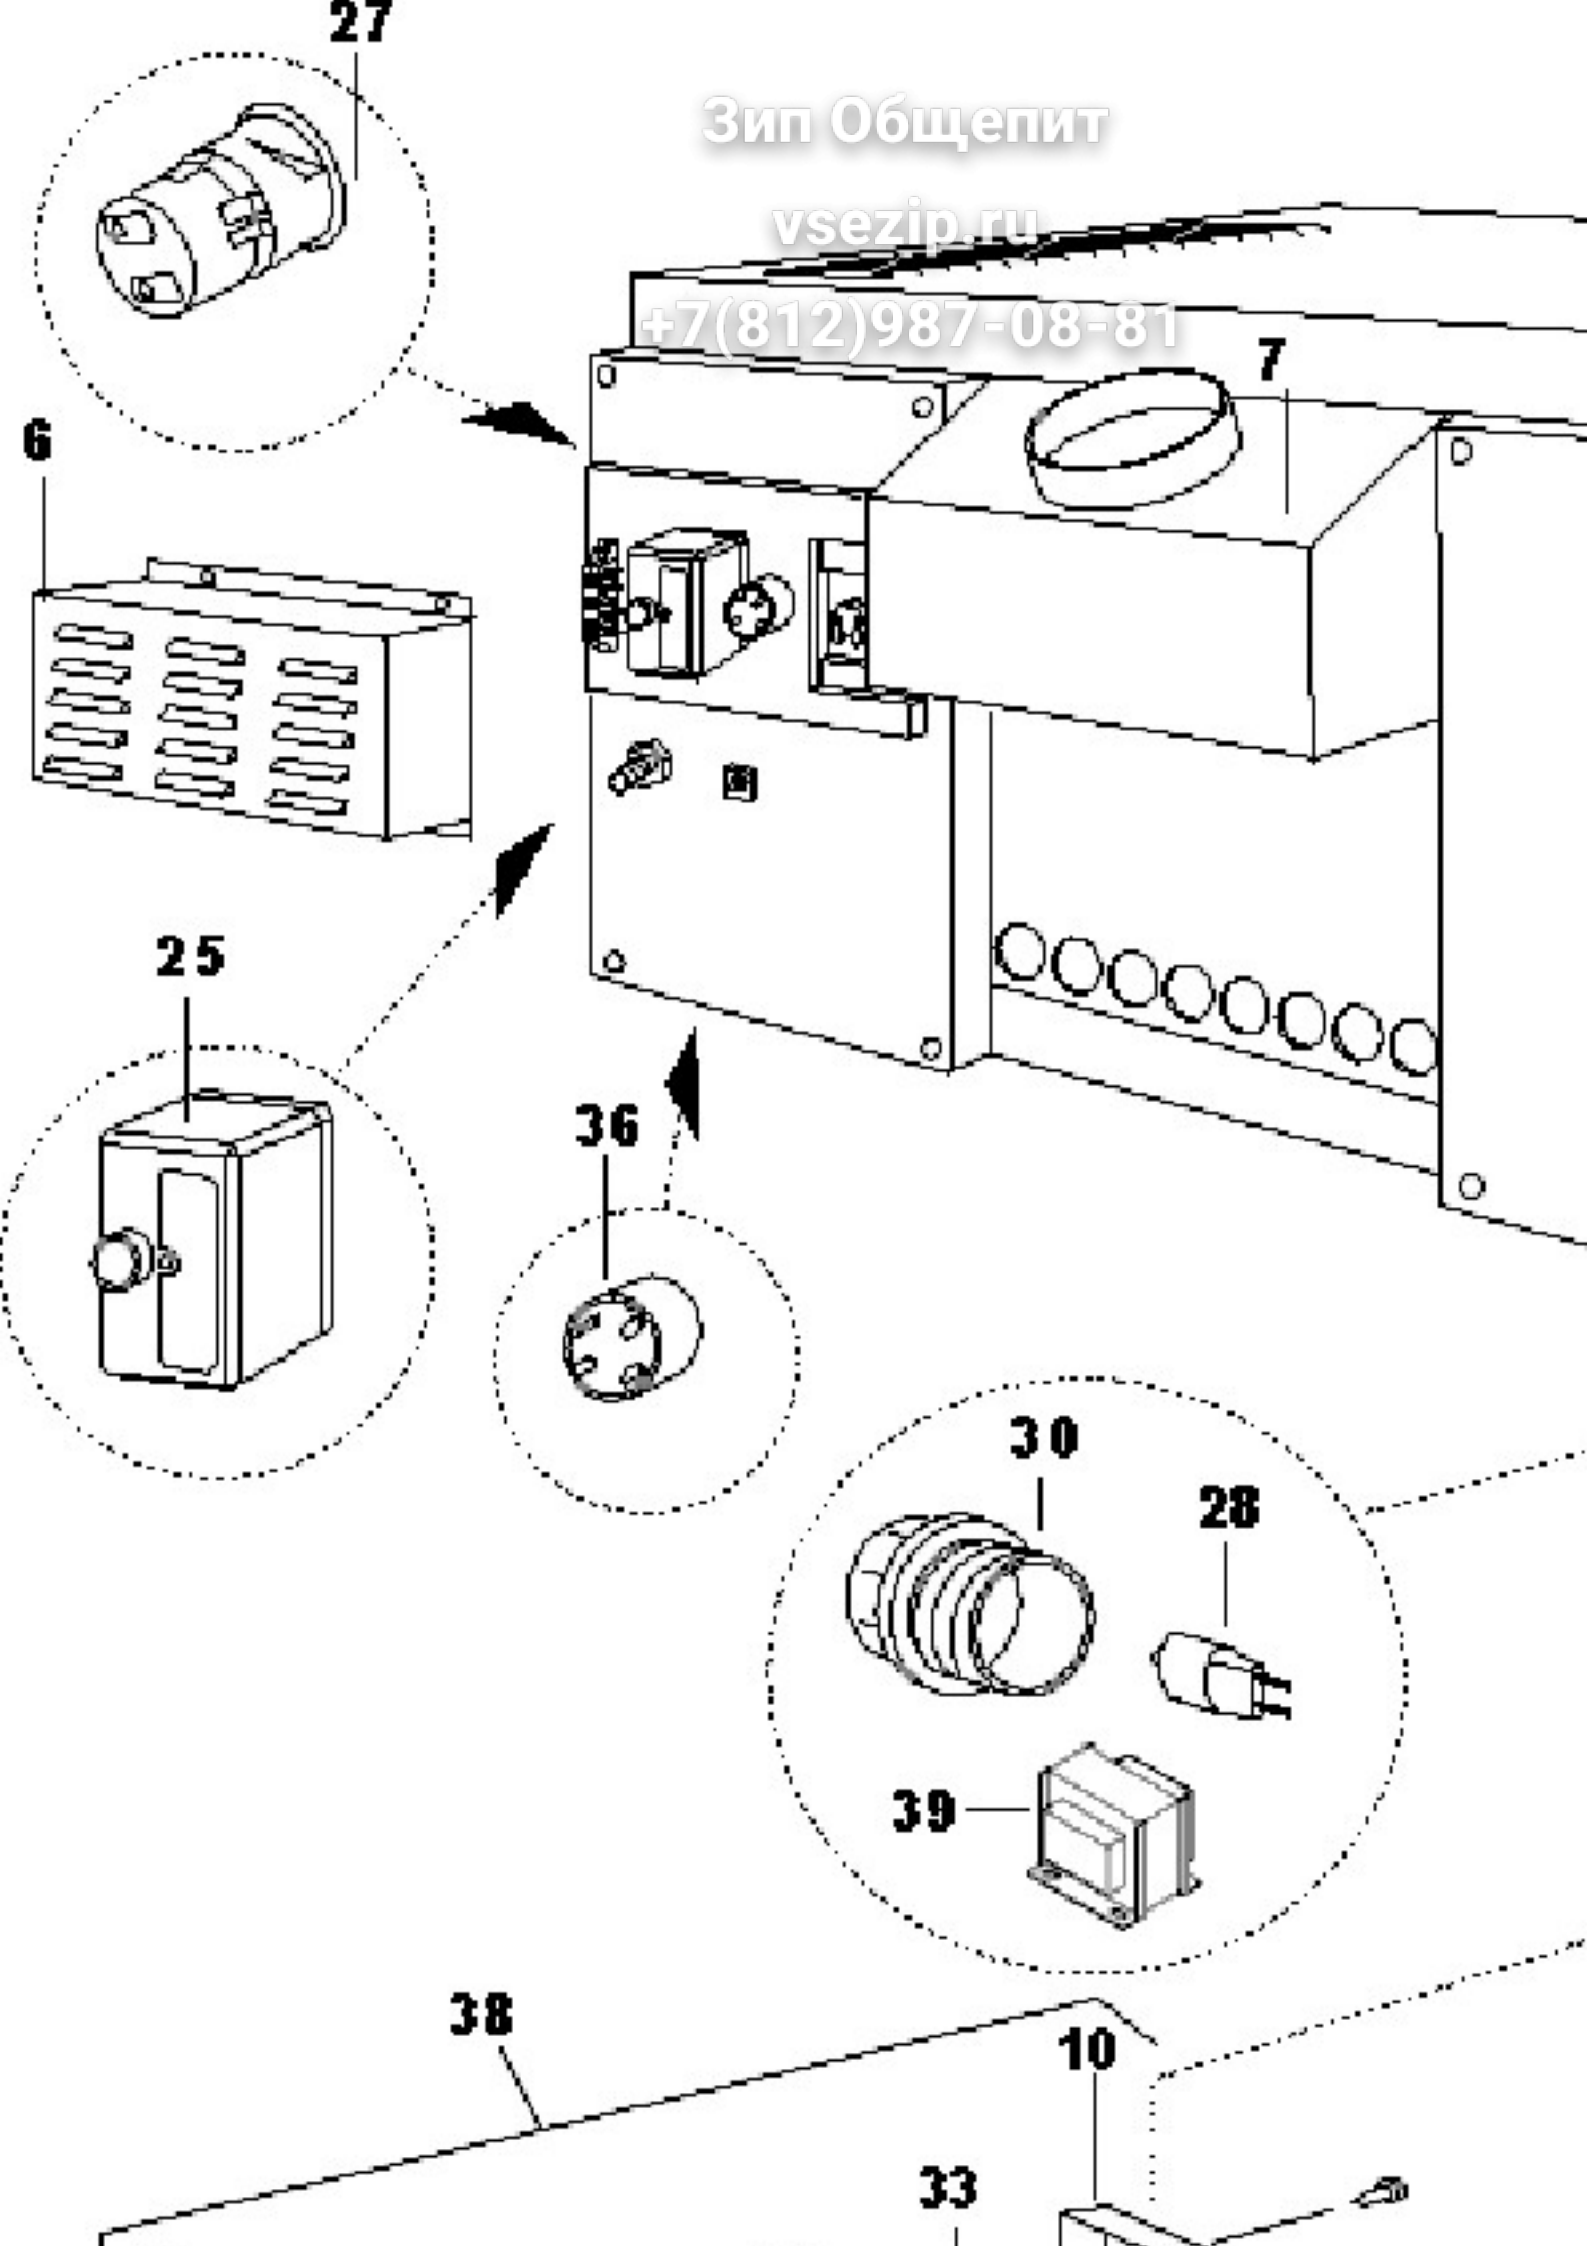

Pos	Code	Description	Info
001	FPZ4G-Pos.001	HOOD	02/02/2003-
002	FPZ4G-Pos.002	SUPERIOR PANEL	12/01/2000-
003	FPZ4G-Pos.003	RIGHT SIDE PANEL	12/01/2000-
004	FPZ4G-Pos.004	LEFT SIDE PANEL	12/01/2000-
005	FPZ4G-Pos.005	LEFT REAR PANEL	12/01/2000-
006	FPZ4G-Pos.006	REAR PANEL LIGHT	12/01/2000-
007	FPZ4G-Pos.007	REAR CENTRAL PANEL	12/01/2000-
008	FPZ4G-Pos.008	FRONT PANEL FOR FLAME COVERAGE	12/01/2000-
009	FPZ4G-Pos.009	DASHBOARD	02/02/2003-
010	FPZ4G-Pos.010	DOOR INSIDE PART H. 210 mm	12/01/2000-
011	FPZ4G-Pos.011	DOOR OUTSIDE PART H. 210 mm	12/01/2000-
012	36M7260	DOORHANDLE METAL	12/01/2000-
013	36M7270	DOORKNOB	12/01/2000-
014	37N2350	TEMPERED GLASS 33x12x5	12/01/2000-
015	32V5090	IGNITION SPARK PLUG	12/01/2000-
016	32V5100	DETECTION PLUG	12/01/2000-
017	34A2400	BURNER	12/01/2000-
018	FPZ4G-Pos.018	AIR ADJUSTMENT BUSH DIM. 261	12/01/2000-
019	FPZ4G-Pos.019	ELBOW-CONNECTION DIAM. 10	12/01/2000-
020	33T4170	NOZZLE LIQUID GAS BURNER	12/01/2000-
021	33T4180	NOZZLE LPG GAS BURNER	12/01/2000-
022	37N2340	SPY-HOLE COMPLETE GASVALVE QUICK	12/01/2000-
023	33A1930	GASVALVE QUICK START	12/01/2000-
024	32V5020	DIGITAL THERMOREGULATOR	12/01/2000-
025	32V5010	ELECTRONIC CENTRAL	12/01/2000-
026	3274680	LUMINOUS SWITCH 33x22	12/01/2000-
027	3019720	LAMP HOLDER	01/02/2003-
028	3019710	HALOGEN LAMP	01/02/2003-
029	30M8680	REFRACTORY PLATE 600X900X30	12/01/2000-
030	3019730	GLASS	01/02/2003-
031	32W3930	RESET-BUTTON	12/01/2000-
032	32W3940	CONTROL LIGHT BURNERBLOCK	12/01/2000-
033	37Q4440	FITTING FOR GLASS	12/01/2000-
034	32V4920	THERMAL RESISTOR	12/01/2000-
035	FPZ4G-Pos.035	SAFETY THERMOSTAT	02/02/2003-
036	32V5030	FILTER	12/01/2000-
037	FPZ4G-Pos.037	PLASTIC COATED PANEL	02/02/2003-
038	3091830	DOOR ASS. Y	02/02/2003-
039	3008770	TRANSFORMER	01/02/2003-