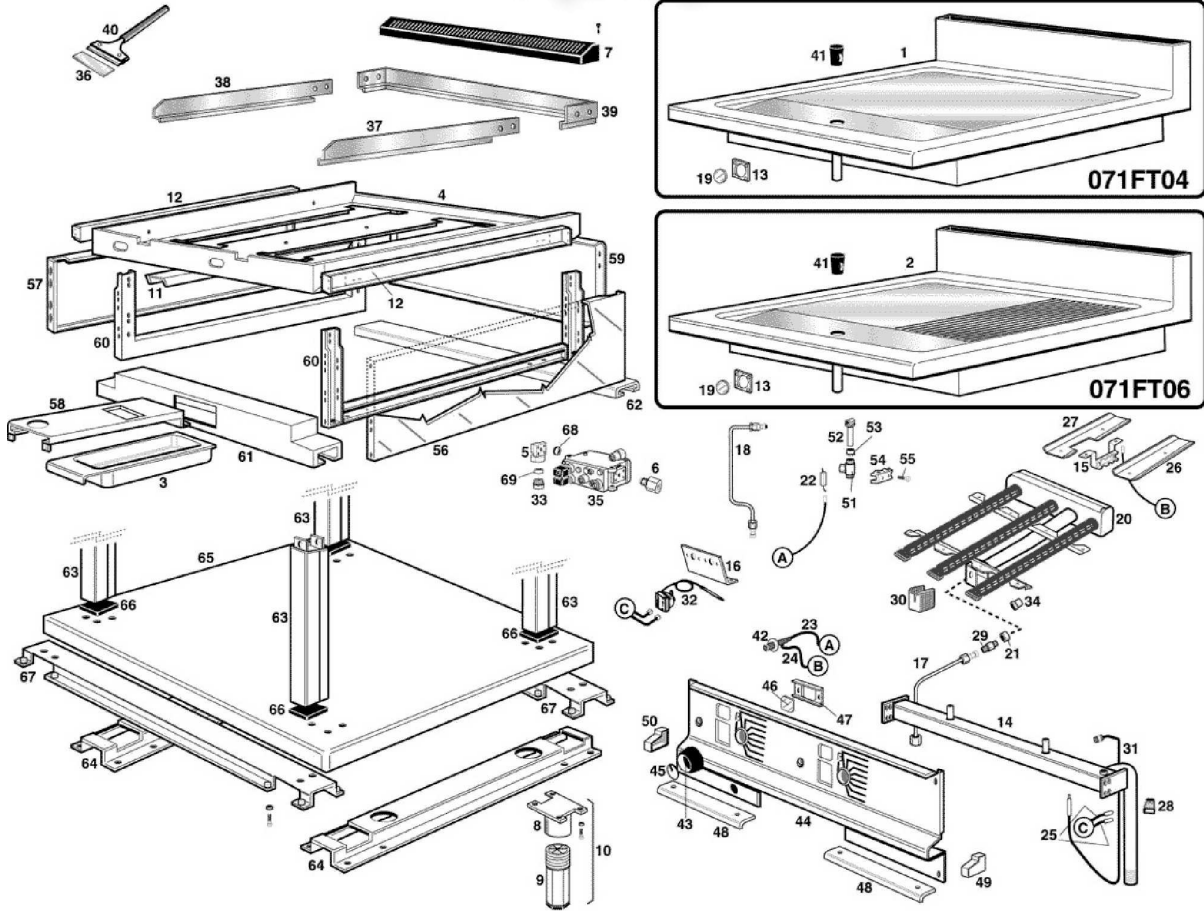

Pos	Code	Description	of
002	30M1630	1/3 RIBBED PLATE 800X900X230	01/09/1994-
003	35W4150	TRAY	01/09/1994-
004	35D0580	COMBUSTION CHAMBER	01/09/1994-
005	33Q2650	"ELBOW MF 3/8""	01/09/1994-
006	33Q2560	SOCKET MF 3/8"	01/09/1994-
007	35A9090	FLUE GUARD	01/09/1994-
008	36D9360	FOOT HOUSING ASS. Y	01/09/1994-
009	36D9350	STAINLESS STEEL FOOT	01/09/1994-
010	36D9340	STAINLESS STEEL FOOT ASS.Y	01/09/1994-
011	35V7220	"U" BRACKET	01/09/1994-
012	35V7200	"U" BRACKET	01/09/1994-
013	35V7900	FLAT BRACKET	01/09/1994-
014	30Z8130	GAS MANIFOLD	01/09/1994-
015	35V2570	PILOT BURNER SUPPORT	01/09/1994-
016	35V7050	THERMOSTAT SUPPORT	01/09/1994-
017	35X1420	BURNER PIPE	01/09/1994-
018	35X1440	PILOT PIPE	01/09/1994-
019	6300645	GLASS + WASHER	04/08/2004-
020	34A1840	BURNER	01/09/1994-
021	36Q1110	LOCK NUT 3/8"	01/09/1994-
022	32T0010	IGNITION PLUG	27/01/2010-
023	32A0431	CABLE "HF" 600MM	07/10/2009-
024	32A0441	EARTH CABLE 600 MM	24/11/1997-
025	32A1690	CABLE 300MM	01/09/1994-
026	35D0600	BAFFLE	01/09/1994-
027	35D0610	DEFLECTOR	01/09/1994-
028	32D1450	TERMINAL	31/01/2003-
029	3035340	NOZZLE HOUSING	24/07/2006-
030	35V7170	NOZZLE GUARD	01/09/1994-
031	33A0140	INTERRUPTED THERMOC. M9X1X600	01/09/1994-
032	32Z1400	SAFETY THERMOSTAT	01/09/1994-
033	36Q0710	BICONE SCREW Ø 12	01/09/1994-
034	36C1150	BUSHING Ø 12	01/09/1994-
034	36C1160	BUSHING Ø 10	01/09/1994-
035	33A1031	GAS THERMOST. 110- 340° C	01/09/1994-
036	36X0010	BLADE	01/09/1994-
037	30A2980	SPLASH GUARD	01/09/1994-
038	30A2990	SPLASH GUARD	01/09/1994-
039	35C1670	SPLASH GUARD	01/09/1994-
040	36X0020	SCRAPER	01/09/1994-
041	3115040	PLUG	31/01/2008-
042	3166990	PIEZO IGNITION	13/07/2010-
043	36M2580	GAS THERMOSTAT KNOB	01/09/1994-
044	35B1100	UPPER CONTROL	01/09/1994-
045	36M2800	BOARD KNOB PLATE	01/09/1994-
046	37M0860	PLATE	01/09/1994-
047	35V7280	"U" BRACKET	01/09/1994-
048	35S9320	BRACKET	01/09/1994-
049	36D3420	RH END SIDE	01/09/1994-
050	36D3430	LH END SIDE	01/09/1994-
051	33A0960	PILOT BURNER BODY	01/09/1994-