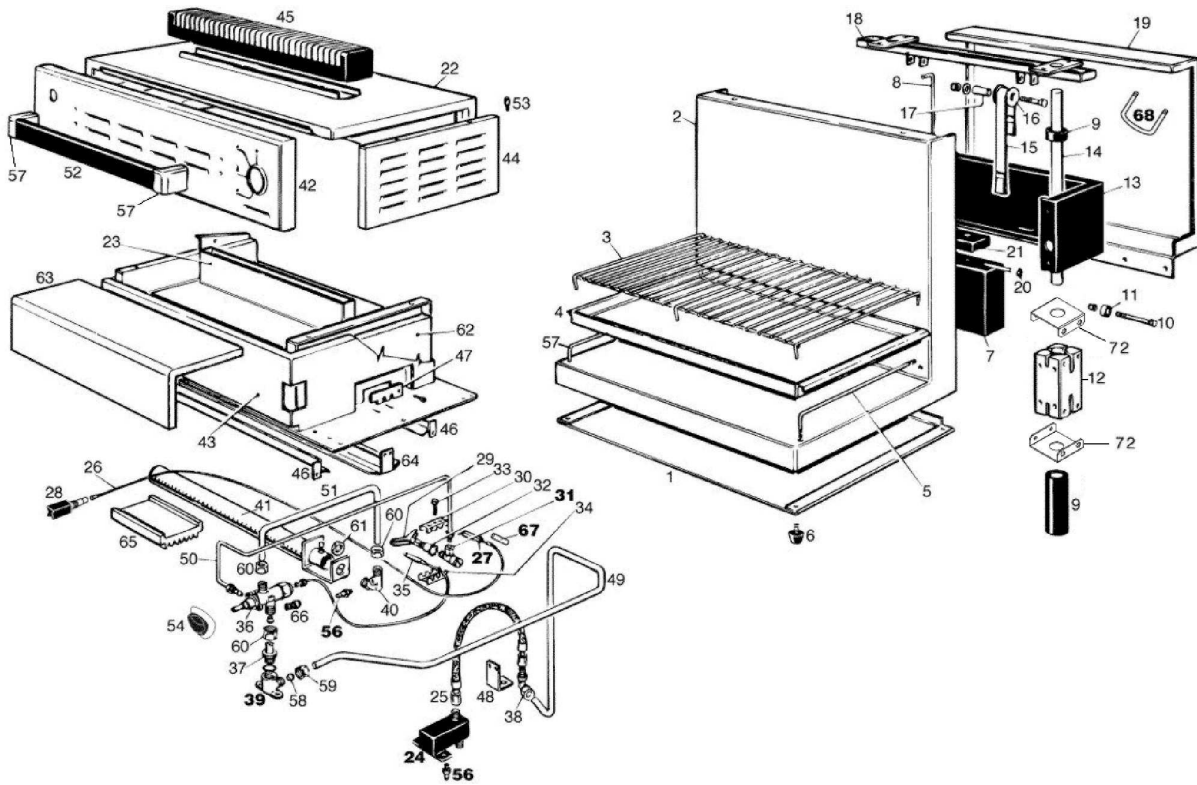

Pos	Code	Description	In o
001	35M5610	BOTTOM PLATE	01/09/1994-
002	3196770	TOP ASS. Y	05/04/2011-
003	36A2800	GRID	01/09/1994-
004	35W3410	TRAY	01/09/1994-
005	35R0460	TRAY GUIDE	12/12/1995-
006	36D2740	RUBBER FOOT	01/09/1994-
007	36G3970	COUNTERWEIGHT ASS. Y	01/09/1994-
008	36D6030	COUNTERWEIGHT PIN	01/09/1994-
009	111AA05	RUBBER HOSE Ø30 Ø20	19/07/2005-
010	3051720	SCREW TE M5X65	10/05/2005-
011	36G4180	BEARING	01/09/1994-
012	36G4161	BEARINGS UPPORT	26/09/2005-
013	35B5040	SUPPORT ASS. Y	01/09/1994-
014	36D4860	GUIDE	01/09/1994-
015	36G4170	COUNTERWEIGHT- BELT	01/09/1994-
016	36G3980	BELT WHEEL	01/09/1994-
017	35Z2880	SPACER	01/09/1994-
018	3AT0270	CROSS MEMBER	01/09/1994-
019	3AA0670	REAR PANEL ASS. Y	01/09/1994-
020	3170240	CATCH Ø 5	01/09/1994-
021	36G5110	COUNTERWEIGHT	01/09/1994-
022	30A9520	HOOD ASS. Y	01/09/1994-
023	30D2511	COMBUSTION CHAMBER ASS.Y	01/09/1994-
024	30Z1200	GAS MANIFOLD	01/09/1994-
025	30Z7490	PIPE	01/09/1994-
026	3232420	CABLE "HF" 1200MM	24/09/2013-
027	3232960	IGNITION PLUG	24/09/2013-
028	3166990	PIEZO IGNITION	28/07/2003-
029	32Z2241	2 FLAMES BURNER	01/09/1994-
030	33A0950	REAR BRACKET	01/09/1994-
031	33A2900	PILOT BURNER BODY	01/09/1994-
032	33A0970	RING NUT	01/09/1994-
033	33A0980	SCREW 3/16W. X18TE	01/09/1994-
034	33A1000	FRONT BRACKET	01/09/1994-
035	33A0680	THERMOCOUPLE M8X1X600	13/06/2001-
036	33D1170	GAS CONTROL	01/09/1994-
037	3020200	"PIPE FITTING 1/2"" Ø 10"	27/02/2004-
038	33Q5210	ELBOW MM16X1.5	01/09/1994-
039	3020190	"ELBOW MF 1/2"""	27/02/2004-
040	33Q5240	NOZZLE HOLDER ELBOW	01/09/1994-
041	34A1641	BURNER	24/06/2003-
042	35H1660	UPPER CONTROL BOARD	16/03/2002-
043	35B4041	INSULATION PANEL COVER	01/09/1994-
044	35G4200	COVER	01/09/1994-
045	35Q2760	FLUE GUARD	01/09/1994-
046	35S4850	SUPPORT	01/09/1994-
047	35S4920	FLAT BRACKET	01/09/1994-
048	35S4930	"L" BRACKET	01/09/1994-
049	35X0040	GAS SUPPLY PIPE	01/09/1994-
050	35X0860	PILOT GAS SUPPLY PIPE	01/09/1994-
051	35X0110	BURNER PIPE	01/09/1994-