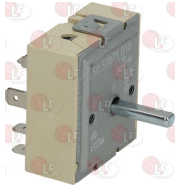

Updates will be issued in case of additions
and/or amendments.

Suitable universal spare parts may not be included

Rel. 2016-12090921

Suitable for:

GARBIN
Элп Общепит

Suitable for:

Capacitors, electrical

3068096 CAPACITOR ELECTRICAL 5µF
450V 50/60Hz - ø 30xh51 mm

Energy regulators

+7(812)987-08-81

3350024 ENERGY ADJUSTER
 contact capacity 240V 13A
 max temperature 125°C
 D-shaped pin \varnothing 6x4.6 mm
 double rotation direction

GARBIN REG001

GARBIN REG100

Fans for motors