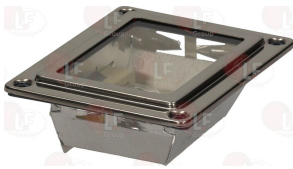

GARBIN POR021

3221268 LAMP RECEPTACLE W/LAMP G9 25W 240V
external dimensions 96x80 mm
max temperature 300°C
for Convection oven electric (GARBIN) 101EXVAPOR
101GXVAPOR - 104EXVAPOR - 104PXVAPOR
25EXVAPOR - 45EXVAPOR - 45GXVAPOR - 46EXVAPOR
46PXVAPOR - 61GXVAPOR - 64EXVAPOR - 64PXVAPOR
for Convection oven gas (GARBIN) 101FGXVAPOR
104FGXVAPOR