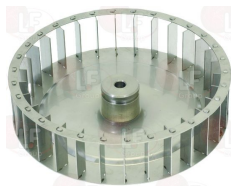

5059348 FAB \varnothing 160 mm
 thickness 44 mm
 number of blades 36 - \varnothing D-shaped hole 6x5 mm
 for Convection oven (GARBIN)

GARBIN VEN005

5080630 FAN \varnothing 159 mm
 blades no.12 - D-shaped hole 6x4.6
 thickness 28 mm
 for Convection oven (GARBIN) BRAVO-M

GARBIN VEN010

3240323 FAN \varnothing 160 mm
 thickness 40 mm
 total blades 36 - \varnothing hole 8x6 mm
 for Convection oven electric (GARBIN) 25EXVAPOR
 31EXVAPOR - 31GXUMI - 36EXVAPOR - 36PXUMI
 43SEVAPOR