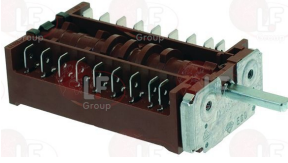

Rotary switches

1. **3057157 SELECTOR SWITCH 0-8 POSITIONS**
   contact capacity 16A 250V - max 150°C
   D-shaped pin $\varnothing$ 6x4.6 mm
   for Convection oven electric (GARBIN) 23MX
   23MXUMI - 43MX - 43MXUMI

+7(812)987-08-81

GARBIN COM000

GARBIN COM002

GARBIN COM037

Solenoid valves

1. **3120005 SOLEN. VALVE ELBI TYPE 329 1 WAY 180°**
   220/240V 50/60Hz - max. temperature 90°C
   inlet 3/4" - outlet $\varnothing$ 10.5 mm