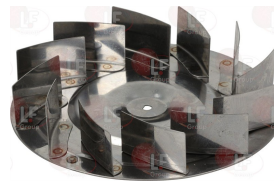

5059348 FAB \varnothing 160 mm
 thickness 44 mm
 number of blades 36 - \varnothing D-shaped hole 6x5 mm
 for Convection oven (GARBIN)

GARBIN VEN005

5080630 FAN \varnothing 159 mm
 blades no.12 - D-shaped hole 6x4.6
 thickness 28 mm
 for Convection oven (GARBIN) BRAVO-M