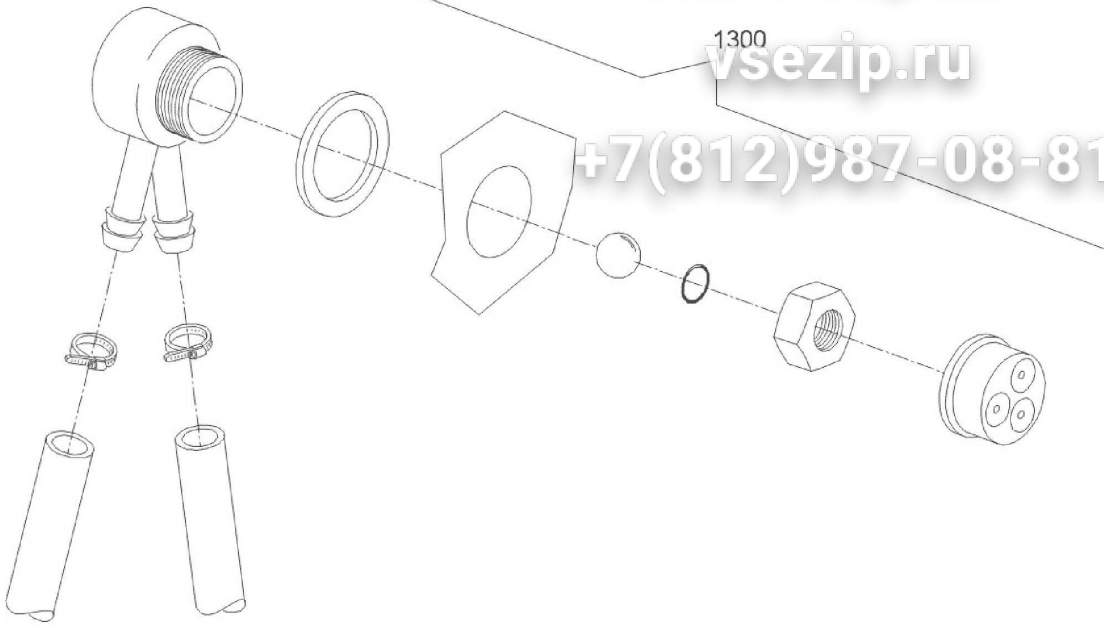

Зип Общепит

1300
vsezip.ru

+7(812)987-08-81

08_005_e