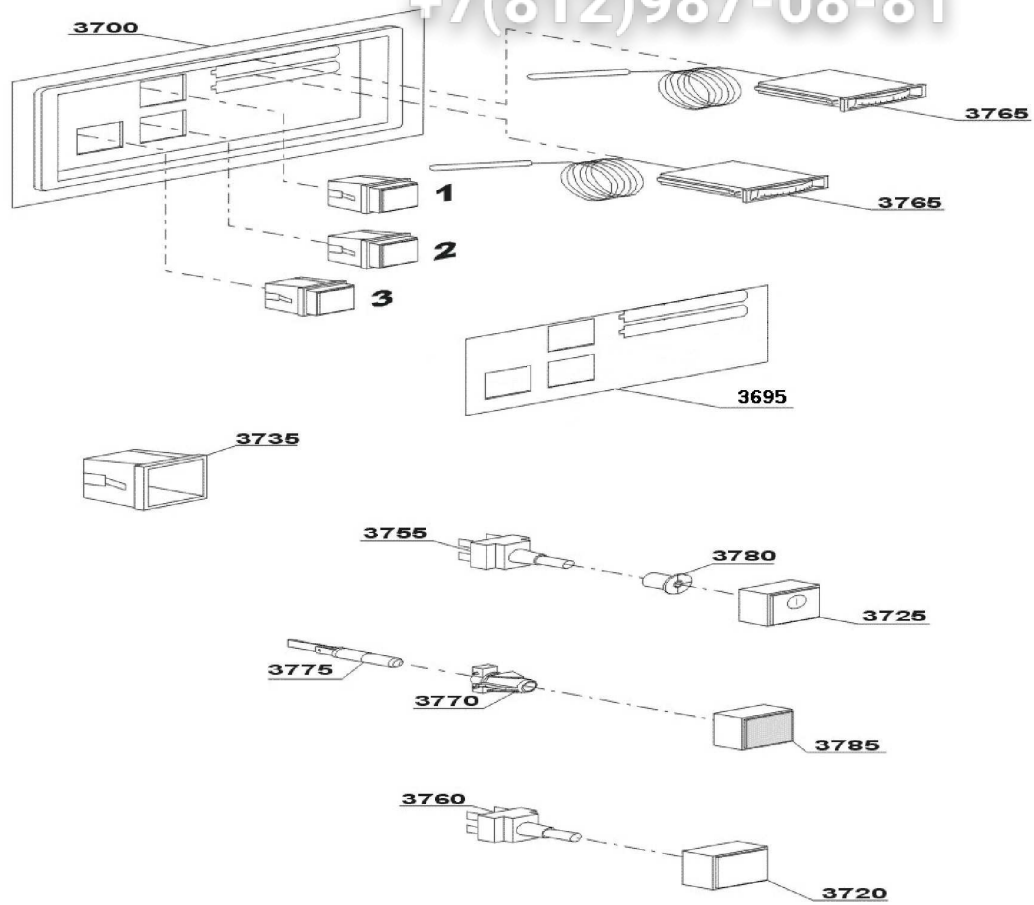

Зип Общепит

vsezip.ru

+7(812)987-08-81