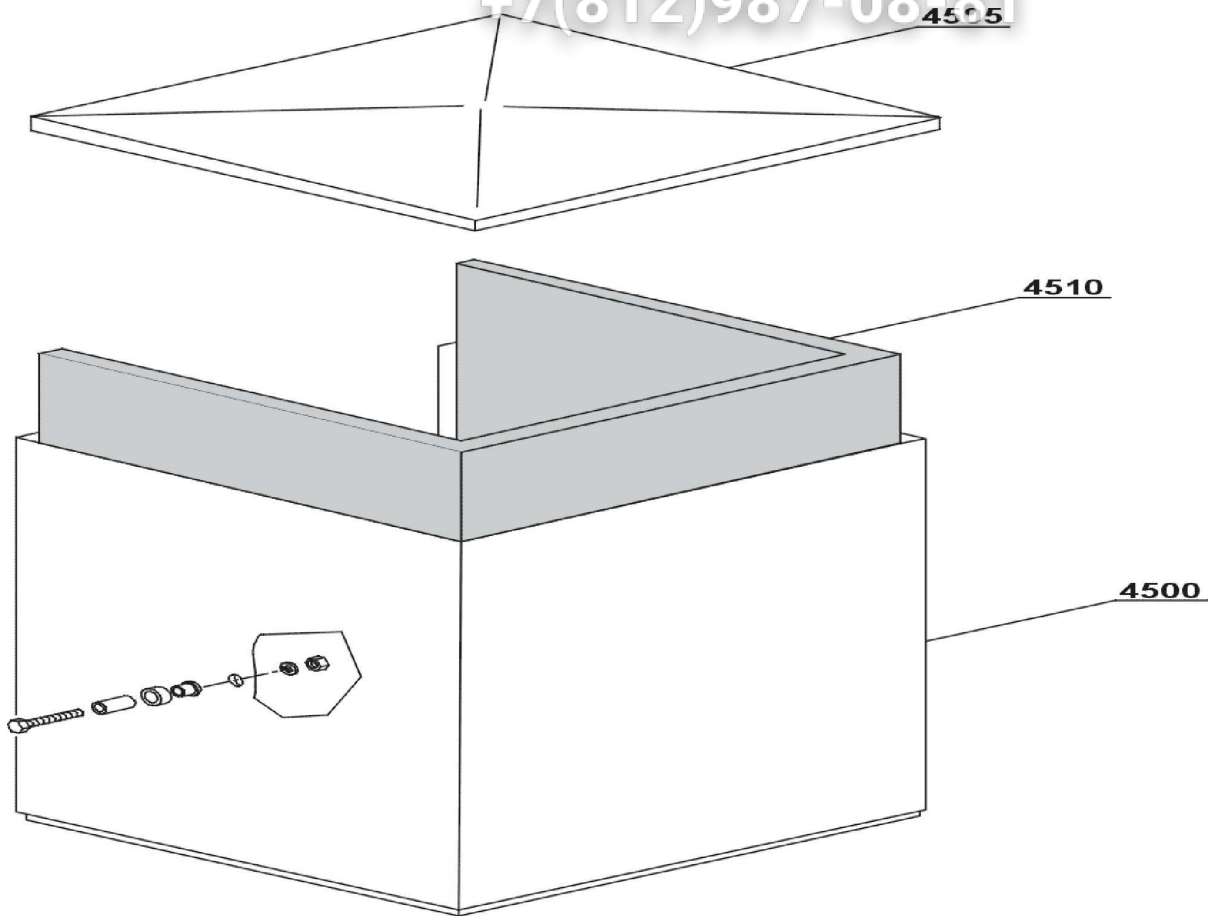

Зип Общепит

vsezip.ru

+7(812)987-08-81

02_300_e

Page	Pos	Code	Description	Info
002	3300	36U0830	Basket support	01/05/2004-
002	3305	30Q3230	FILTER	01/05/2004-
002	3310	30Q3230	FILTER	01/05/2004-
002	3315	3196980	Sleeper holder-filter	01/05/2004-
002	3320	30Q3250	Suction filter	01/05/2004-
002	3325	3020420	Stainless steel floor drain	01/07/2003-
002	3330	37Q5100	95x75x3 gasket	01/05/2004-
002	3340	33M1810	Right side scrap tray	01/05/2004-
002	3345	36E4180	Foot	01/07/2003-
002	3350	33D3360	Overflow pipe	01/05/2004-
002	3355	37Q5140	DEM 40 gasket	01/07/2003-
002	3360	KD100-Pos.3360	Base assembly	01/05/2004-
002	3370	KD100-Pos.3370	Back panel	01/07/2003-
002	3370	KD100-Pos.3370	Back panel	01/05/2004-
002	3375	32W4130	Limit stop push button	01/07/2003-
002	3385	32G3360	HEATING 2,7 Kw	01/05/2004-
002	3390	3103800	Right/left pilot bush	01/05/2004-
002	3395	3242120	Left standard	01/05/2004-
002	3400	KD100-Pos.3400	O46 mm fairlead	01/05/2004-
002	3405	32D1850	Cable-fastener with screw	01/05/2004-
002	3410	36H1490	Basket-holder support pin	01/05/2004-
002	3415	3242130	Right standard	01/05/2004-
002	3420	3022060	BASKET SIDE	01/05/2004-
002	3425	3021640	Ferrule with filter	01/05/2004-
002	3430	3191910	Spring	01/05/2004-
002	3435	3218310	Support for the security system	01/05/2004-
002	3440	3218320	assembly Security system cord	01/05/2004-
002	3445	KD100-Pos.3445	Passage ring for the security cord	01/05/2004-
003	3695	3021380	Speed plate	01/07/2003-
003	3700	3AA5120	Control panel (with 2 thermometers)	01/07/2003-
003	3720	32W4270	Yellow key	01/07/2003-
003	3725	32W4260	Green ON-OFF key	01/07/2003-
003	3735	36U0860	Square grey single support	01/07/2003-
003	3755	32W4150	16A SWITCH ONLY	01/07/2003-
003	3760	32W4140	16A bipolar switch	01/07/2003-
003	3765	32V7230	Thermometer	01/07/2003-
003	3770	36U0850	Pilot light support	01/07/2003-
003	3775	32W4220	Pilot light	01/07/2003-
003	3780	33Q6440	Green-orange cam	01/07/2003-
003	3785	32W4160	Green gem	01/07/2003-
004	3900	KD100-Pos.3900	Electric component panel	01/05/2004-
004	3905	32V7240	0-90°C thermostat	01/07/2003-
004	3910	32V7260	SAFETY THERMOSTAT	01/07/2003-
004	3915	32V7100	Bipolar relay in deviation	01/07/2003-
004	3920	32V7020	Low noise filter	01/07/2003-
004	3925	32V7170	Remote control switch 230V 50/	01/07/2003-
004	3930	32V7200	25A/12A remote control switch	01/07/2003-
004	3935	32D1860	6 poles terminal board	01/07/2003-
004	3940	32V7160	3NA/1NC remote control switch	01/07/2003-
004	3945	3026660	ELECTRONICTIMER	27/05/2008-
005	800	33D3280	Modification Single solenoid valve	01/07/2003-