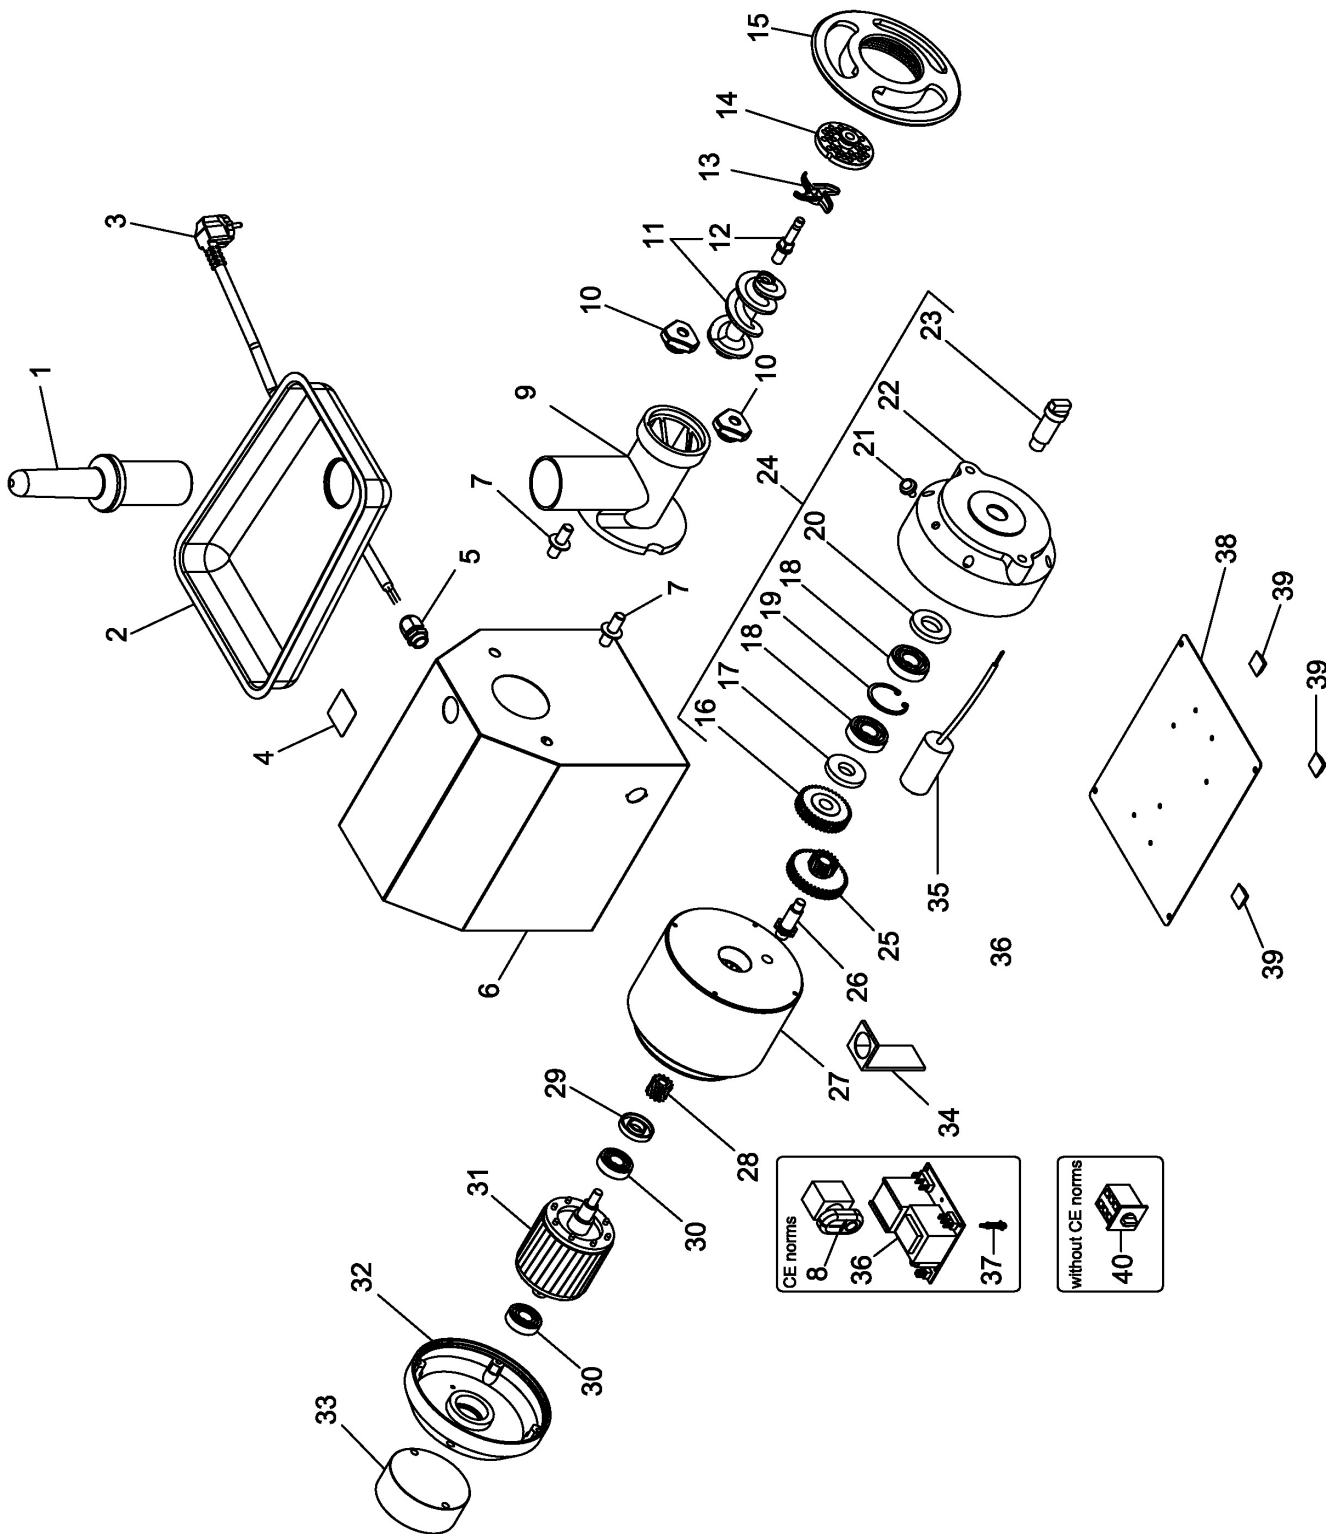

## TR22CQ0

Зип-Общепит

Pos. Ref.	Codice Code	Caratteristiche Features	Description Description	
1	SL0134	●	Pestello	Pusher
2	SL0135		Tramoggia	Hopper
3	SL1841	3Ph+Gnd	Cavo elettrico	Electric cable
3	SL1671	1Ph+N+Gnd	Cavo elettrico	Electric cable
4	SL3104		Etichetta	Label
5	SL1668	PG11	Pressacavo	Cable clamp
6	SL3041		Caricassa	Housing
7	SL3102		Perno	Pivot
8	SL0891	● Start-stop	Pulsante	Push button
9	SL3986	Stainless-steel	Bocchettone	Sleeve
9	SL2523R0	Food stuff treated cast-iron (without CE norms)	Bocchettone	Sleeve
9	SL3987	Unger	Bocchettone	Sleeve
10	SL2924	●	Pomello	Knob
11	SA5500	● Stainless-steel	Elica	Screw shaft
11	SA5400	Food stuff treated cast-iron (without CE norms)	Elica	Screw shaft
11	SA5700	Unger	Elica	Screw shaft
12	SL0823		Perno	Pivot
12	SL0824	Unger	Perno	Pivot
13	///////	●	Coltello	Cutter
14	///////	●	Piastra	Plate
15	SL0197	Stainless-steel	Volantino	Handwheel
15	SL3328R0	Aluminium (without CE norms)	Volantino	Handwheel
16	SL0130		Ingranaggio	Gear
17	SL2593	∅20x∅47x8	Paraolio	Oil seal
18	SL3125	6204 2RS	Cuscinetto	Bearing
19	SL0082	∅47	Seeger	Seeger
20	SL2591	∅25x∅47x8	Paraolio	Oil seal
21	SL2709	●	Tappo	Tap
22	SL3112		Calotta	Calotte
23	SL2528		Albero	Shaft
24	SA1320	Assembly	Calotta	Calotte
25	SL0125		Ingranaggio	Gear
26	SL2589		Albero	Shaft
27	SA1016	400V/3Ph/50Hz	Statore	Stator
27	SA1017	230V/1Ph/50Hz	Statore	Stator
28	SL0128		Ingranaggio	Gear
29	SL0127	∅17x∅40x8	Paraolio	Oil seal
30	SL0131	6203 2RS	Cuscinetto	Bearing
31	SL2600	400V/3Ph/50Hz	Rotore	Rotor
31	SL2601	230V/1Ph/50Hz	Rotore	Rotor
32	SL0186		Calotta	Calotte
33	SL3082		Distanziale	Spacer
34	SL0176		Staffa	Bracket
35	SL0931	20µF	Condensatore	Condenser
36	SL0883	●	Scheda elettronica	Electronic card
37	SL3020		Distanziale	Spacer
38	SL3049		Fondo	Bottom
39	3178340		Piedino	Foot
40	SL0054		Interruttore	Switch